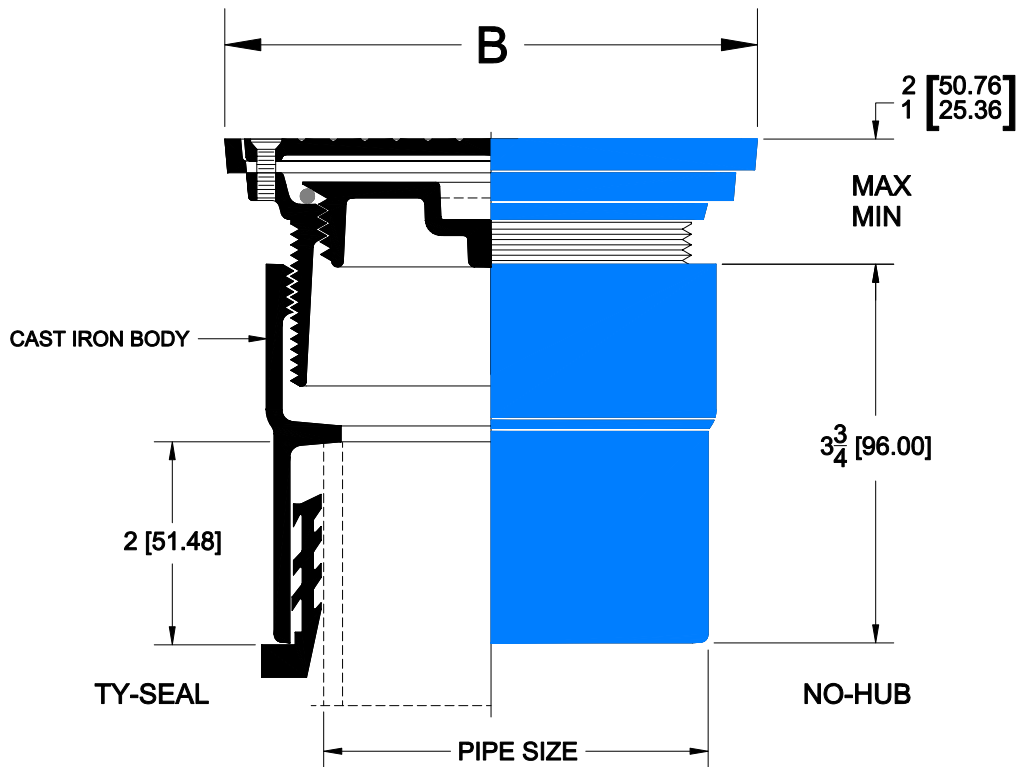

ADJUSTABLE FLOOR CLEANOUT

CO-220-RNB

ADJUSTABLE FLOOR CLEANOUT WITH ROUND SATIN FINISH NICKEL BRONZE FRAME & SCORIATED COVER
PLASTIC GASKETED PLUG AND CAST IRON BODY WITH BOTTOM OUTLET.

Catalog No.	Pipe Size	Outlet Style
<input type="checkbox"/> CO-222NH-4RNB	2 (50)	NO-HUB
<input type="checkbox"/> CO-223NH-4RNB	3 (75)	NO-HUB
<input type="checkbox"/> CO-224NH-5RNB	4 (100)	NO-HUB
<input type="checkbox"/> CO-222TY-4RNB	2 (50)	TY-SEAL
<input type="checkbox"/> CO-223TY-5RNB	3 (75)	TY-SEAL
<input type="checkbox"/> CO-224TY-5RNB	4 (100)	TY-SEAL

PIPE SIZE	OUTLET	B
2" (50)	TY-SEAL	5-3/8" (135)
2" (50)	NO-HUB	4" (100)
3" (75)	TY-SEAL	5-3/8" (135)
3" (75)	NO-HUB	4" (100)
4" (100)	TY-SEAL	5-3/8" (135)
4" (100)	NO-HUB	5-3/8" (135)