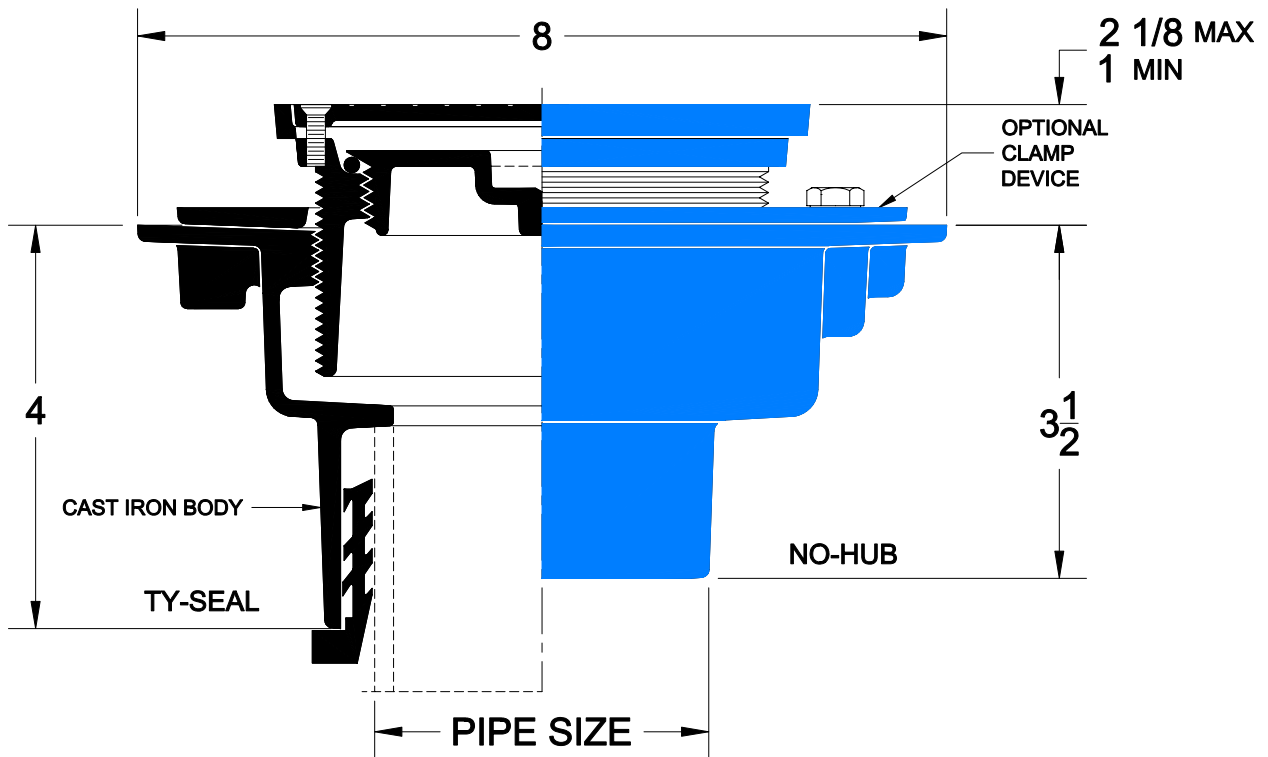

ADJUSTABLE FLOOR CLEANOUT

CO-200-SNB

ADJUSTABLE FLOOR CLEANOUT WITH SQUARE BRASS FRAME & SCORIATED COVER
 PLASTIC GASKETED PLUG AND CAST IRON BODY WITH BOTTOM OUTLET.

OPTIONS

Catalog No.	Pipe Size	Outlet Style	Suffix	Description
<input type="checkbox"/> CO-202NH-5SNB	2 (50)	NO-HUB	<input type="checkbox"/> MC	MEMBRANE CLAMP
<input type="checkbox"/> CO-203NH-5SNB	3 (75)	NO-HUB		
<input type="checkbox"/> CO-204NH-5SNB	4 (100)	NO-HUB		
<input type="checkbox"/> CO-202TY-5SNB	2 (50)	TY-SEAL		
<input type="checkbox"/> CO-203TY-5SNB	3 (75)	TY-SEAL		
<input type="checkbox"/> CO-204TY-5SNB	4 (100)	TY-SEAL		