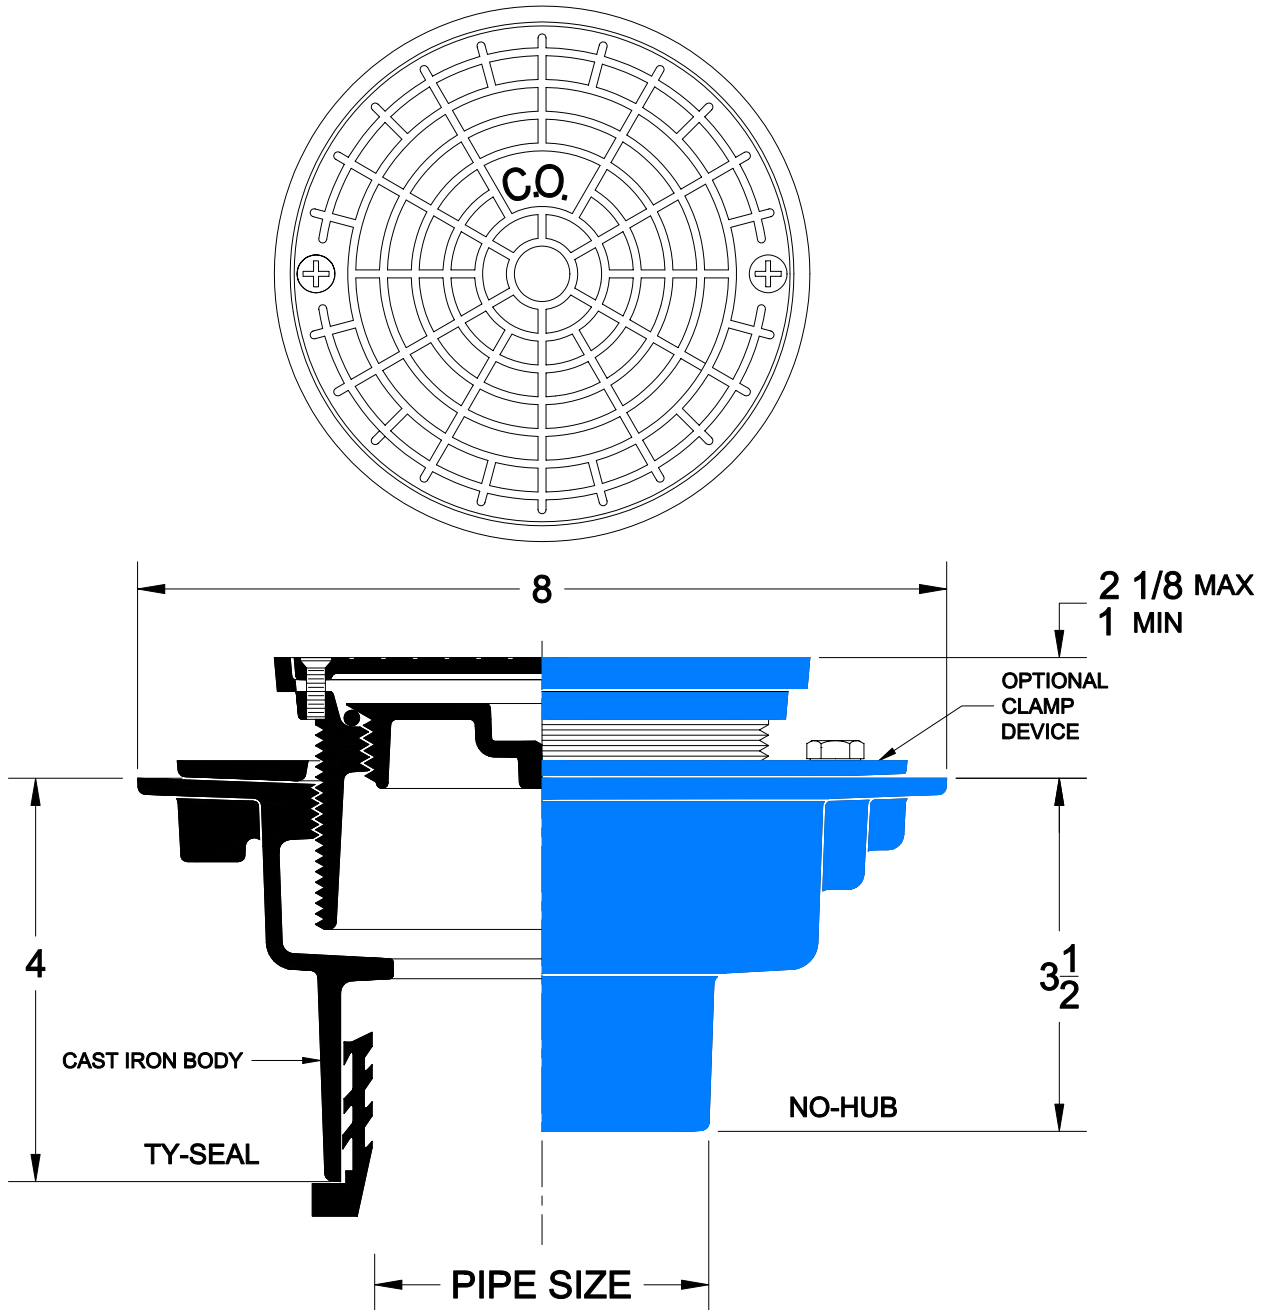

ADJUSTABLE FLOOR CLEANOUT

CO-200

ADJUSTABLE FLOOR CLEANOUT WITH ROUND BRASS FRAME & SCORIATED COVER
 PLASTIC GASKETED PLUG AND CAST IRON BODY WITH BOTTOM OUTLET.

OPTIONS

Catalog No.	Pipe Size	Outlet Style	Suffix	Description
<input type="checkbox"/> CO-202NH-5RNB	2 (50)	NO-HUB	<input type="checkbox"/> MC	MEMBRANE CLAMP
<input type="checkbox"/> CO-203NH-5RNB	3 (75)	NO-HUB		
<input type="checkbox"/> CO-204NH-5RNB	4 (100)	NO-HUB		
<input type="checkbox"/> CO-202TY-5RNB	2 (50)	TY-SEAL		
<input type="checkbox"/> CO-203TY-5RNB	3 (75)	TY-SEAL		
<input type="checkbox"/> CO-204TY-5RNB	4 (100)	TY-SEAL		