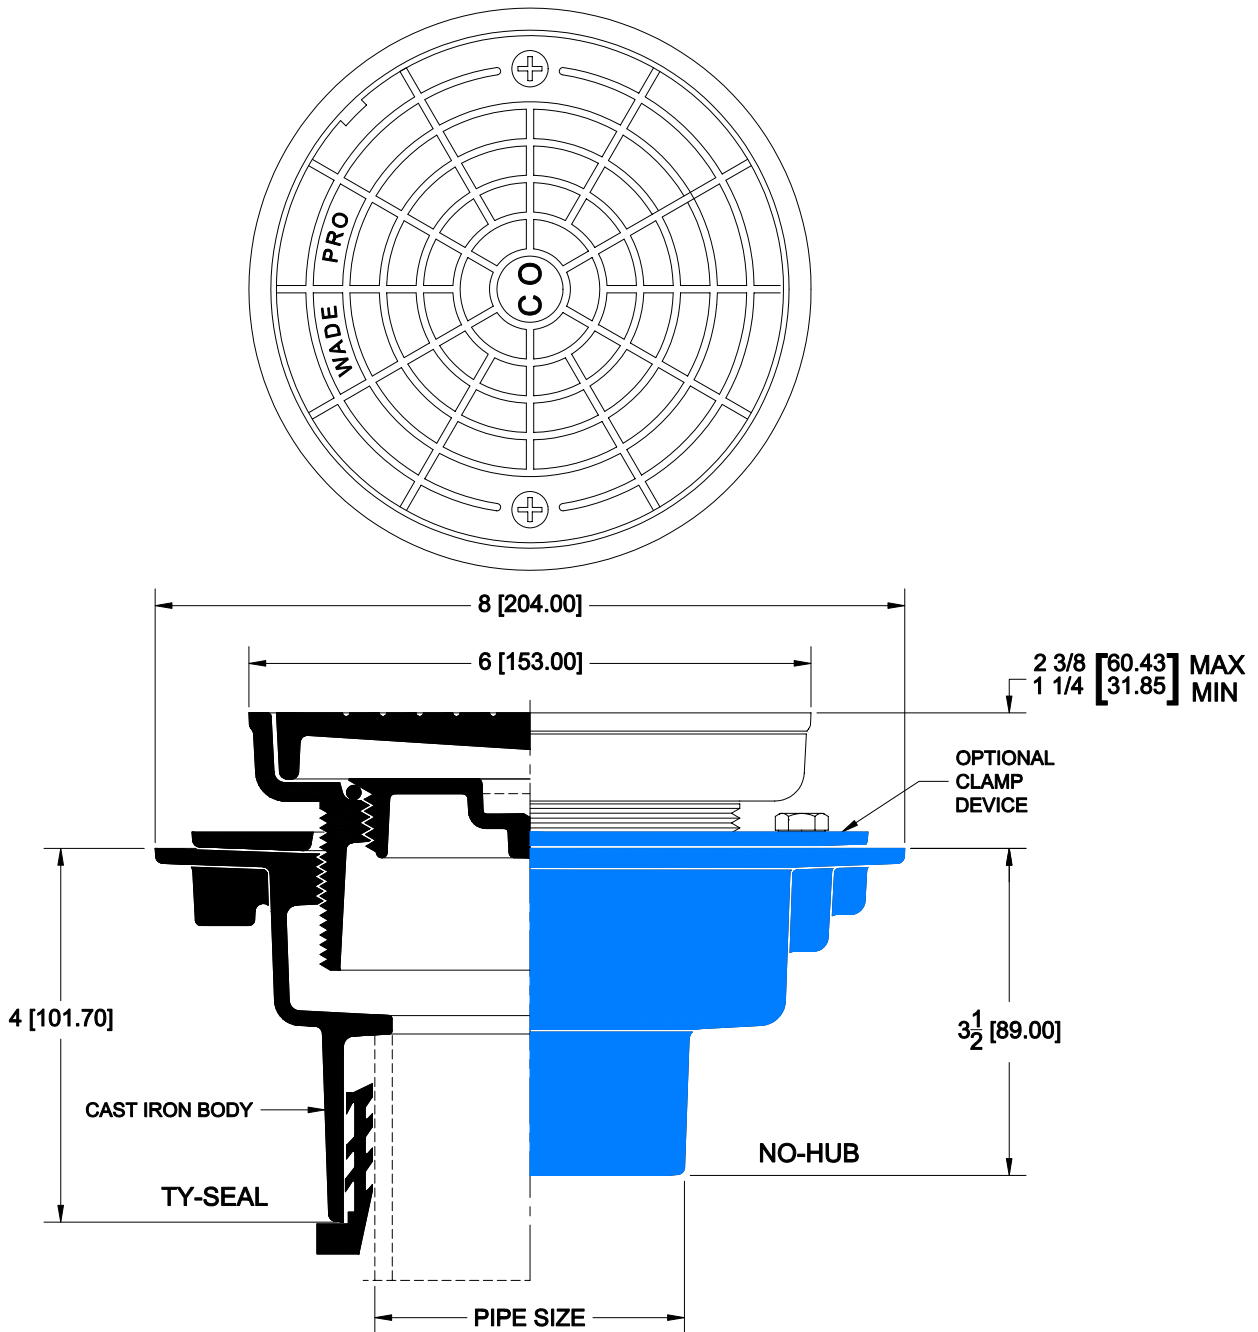

ADJUSTABLE FLOOR CLEANOUT

CO-200-RCI

ADJUSTABLE FLOOR CLEANOUT WITH ROUND SCORIATED TRACTOR STYLE COVER
 PLASTIC GASKETED PLUG AND CAST IRON BODY WITH BOTTOM OUTLET.

OPTIONS

Catalog No.	Pipe Size	Outlet Style	Suffix	Description
<input type="checkbox"/> CO-202NH-5RCI	2 (50)	NO-HUB	<input type="checkbox"/> MC	MEMBRANE CLAMP
<input type="checkbox"/> CO-203NH-5RCI	3 (75)	NO-HUB		
<input type="checkbox"/> CO-204NH-5RCI	4 (100)	NO-HUB		
<input type="checkbox"/> CO-202TY-5RCI	2 (50)	TY-SEAL		
<input type="checkbox"/> CO-203TY-5RCI	3 (75)	TY-SEAL		
<input type="checkbox"/> CO-204TY-5RCI	4 (100)	TY-SEAL		