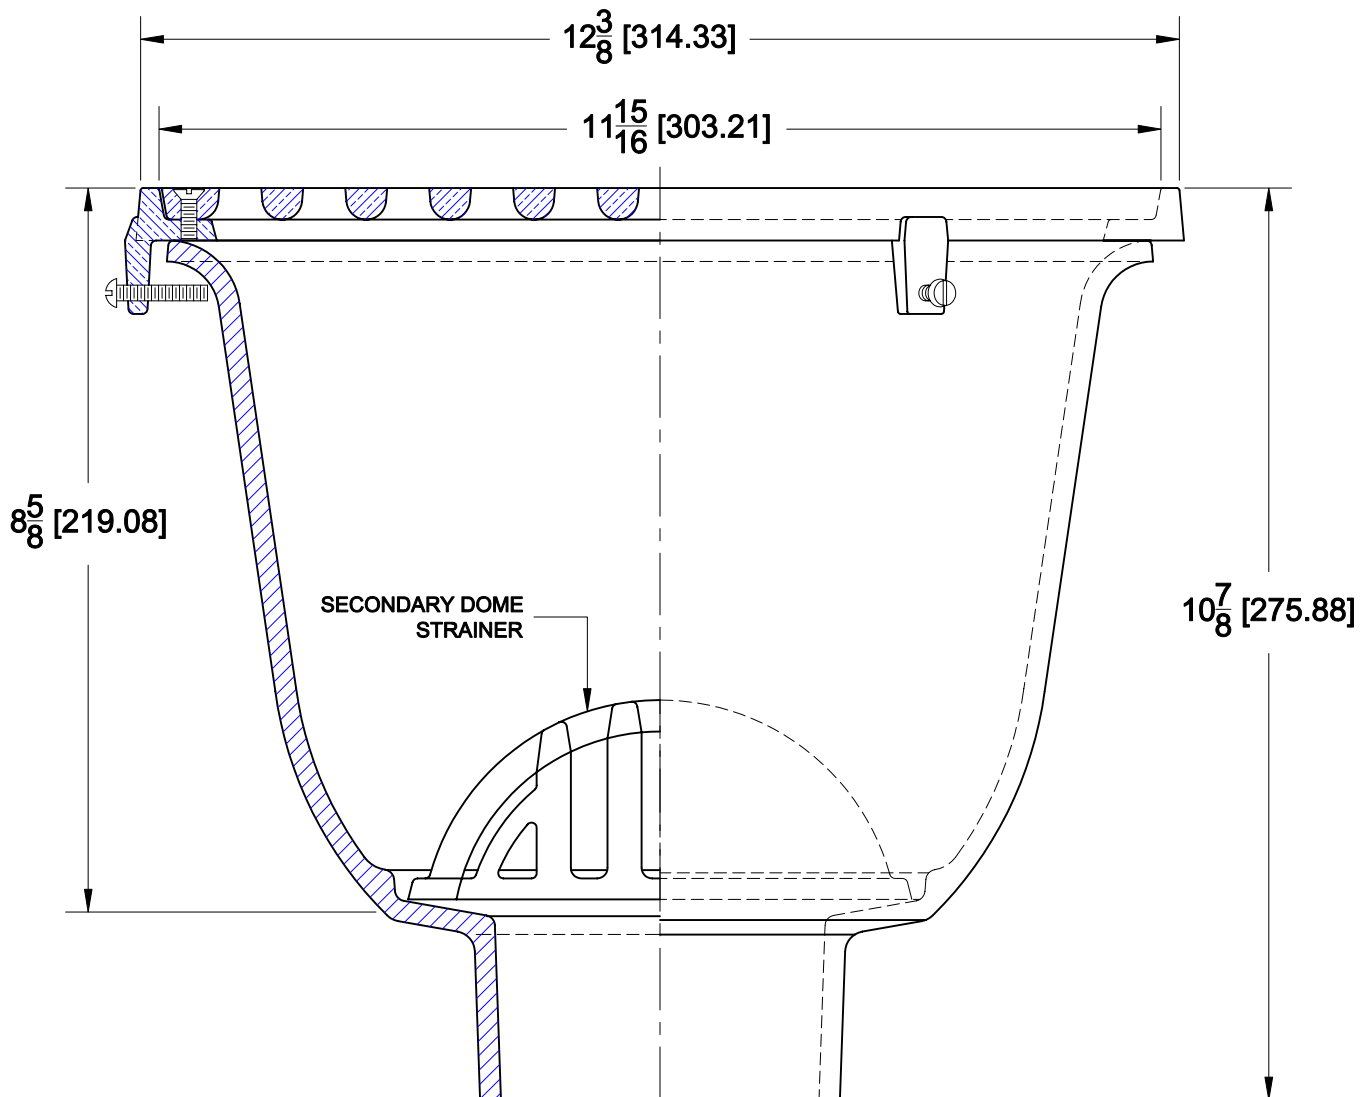

ROUND FLOOR SINK

9040-LF

CAST IRON A.R.E COATED 12" ROUND 8" DEEP FLOOR SINK WITH SATIN FINISH NICKEL BRONZE TOP, PLASTIC SECONDARY DOME STRAINER AND NO-HUB BOTTOM OUTLET

OPTIONS

Cat. No.	Pipe Size	Wt. Lbs.	Suffix	Description
<input type="checkbox"/> 9042-1	2 (50)	34.0	<input type="checkbox"/> 15	HALF GRATE
<input type="checkbox"/> 9043-1	3 (75)	35.0	<input type="checkbox"/> 16	THREE QUARTER GRATE
<input type="checkbox"/> 9044-1	4 (100)	36.0	<input type="checkbox"/> 64	A.R.E. CAST IRON GRATE

AutoCad.dwg