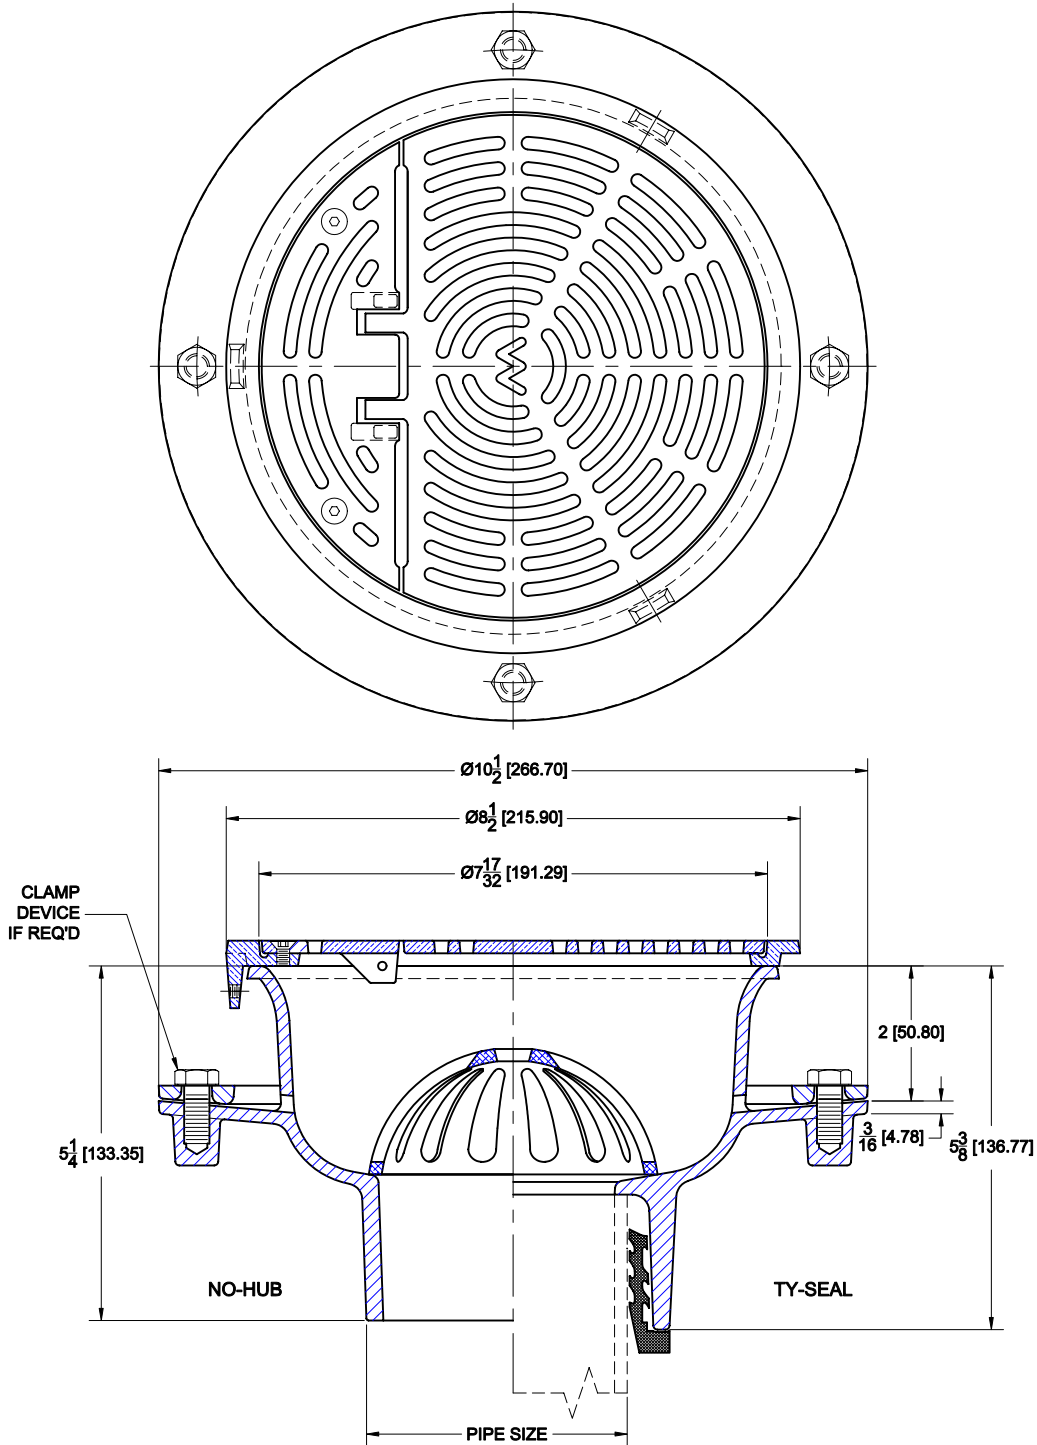

# FLOOR SINKS

9000-14

CAST IRON A.R.E. COATED ROUND FLOOR SINK WITH SEEPAGE FLANGE, A.R.E. COATED INTERIOR, NICKEL BRONZE HINGED GRATE, PLASTIC DOME STRAINER & BOTTOM OUTLET.

### OUTLETS

Cat. No.	Pipe Size	Wt. Lbs.	Suffix	Description
<input type="checkbox"/> 9012-14	2 (50)	34.0	<input type="checkbox"/> NH	NO-HUB
<input type="checkbox"/> 9013-14	3 (75)	35.0	<input type="checkbox"/> TY	TY-SEAL
<input type="checkbox"/> 9014-14	4 (100)	36.0		