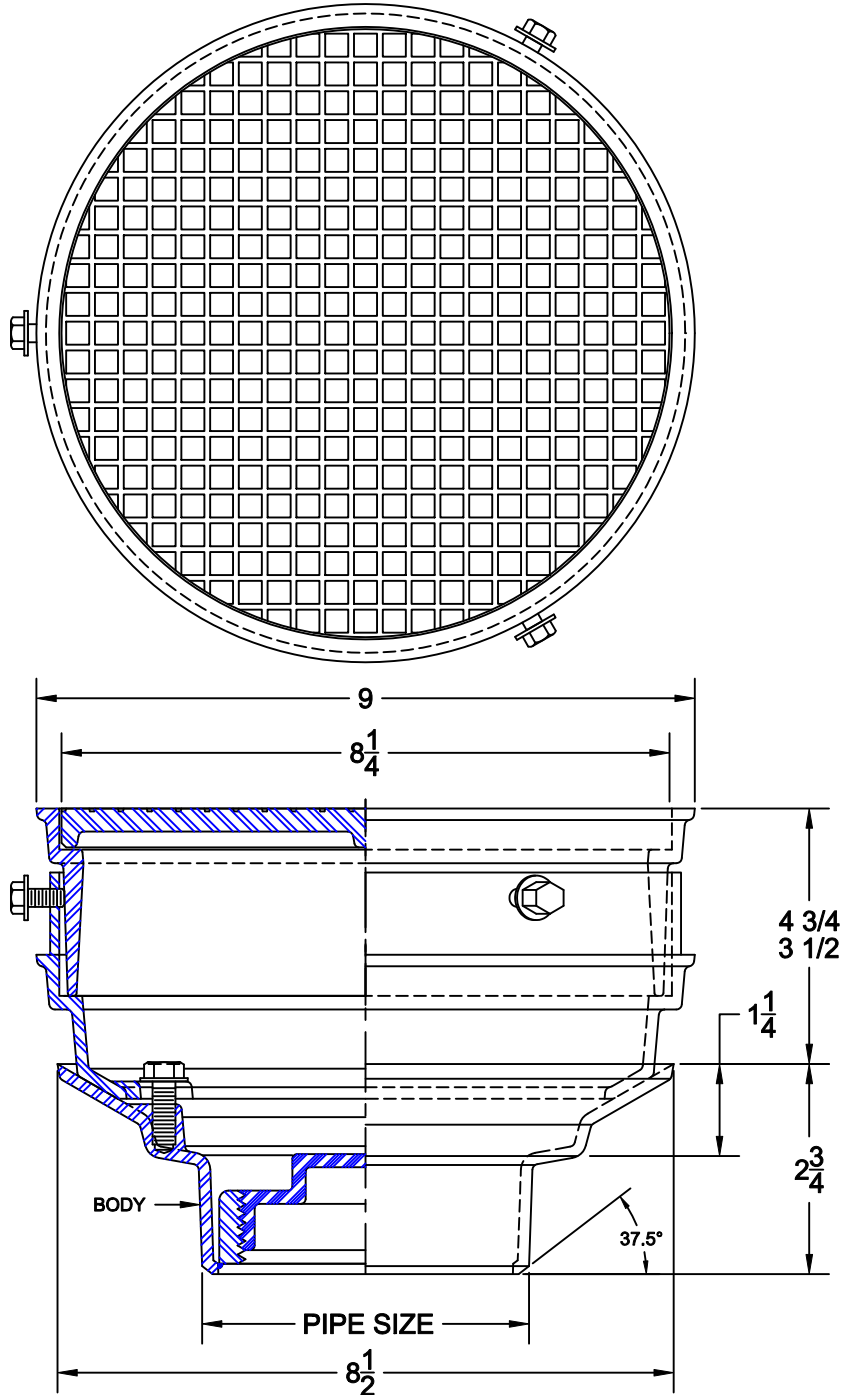

STAINLESS STEEL CLEANOUT

8190-SS

CAST STAINLESS STEEL FLOOR CLEANOUT WITH FLANGE, LOOSE SET SCORIATED SOLID COVER, CLEANOUT PLUG, ADJUSTABLE COLLAR AND BOTTOM BUTT-WELD / NO-HUB OUTLET.

ANSI Load Class - MD Medium Duty (5,000-7,999 lbs)

OPTIONS

Cat. No.	Pipe Size	Wt. Lbs.	Suffix	Description
<input type="checkbox"/> 8192-SS	2 (50)	27.5	<input type="checkbox"/> 5	VANDAL PROOF SECURED COVER
<input type="checkbox"/> 8193-SS	3 (75)	27.5	<input type="checkbox"/> 179	SECURITY SCREWS (SECURED COVER)
<input type="checkbox"/> 8194-SS	4 (100)	28.0		