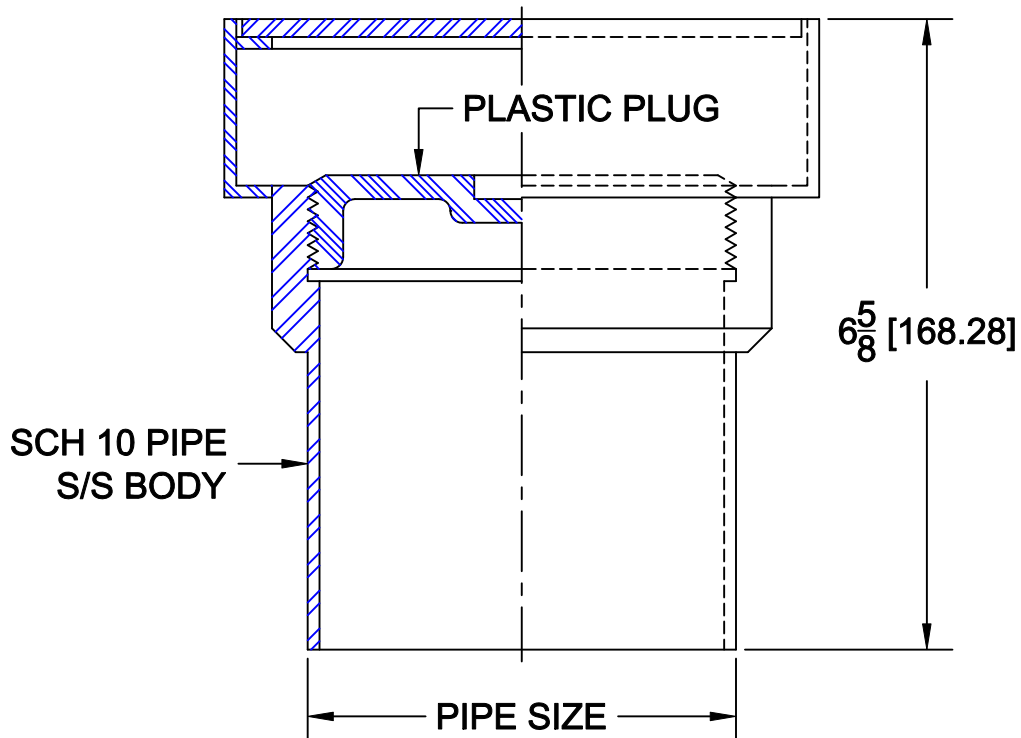

FLOOR CLEANOUT

6100-SS

STAINLESS STEEL FLOOR CLEANOUT WITH SQUARE TREAD PLATE SECURED COVER,
PLASTIC THREADED PLUG AND SPIGOT OUTLET

Cat. No.	Pipe Size	Wt. Lbs.
6102-SS	2 (50)	8.5
6103-SS	3 (75)	9.0
6104-SS	4 (100)	9.5