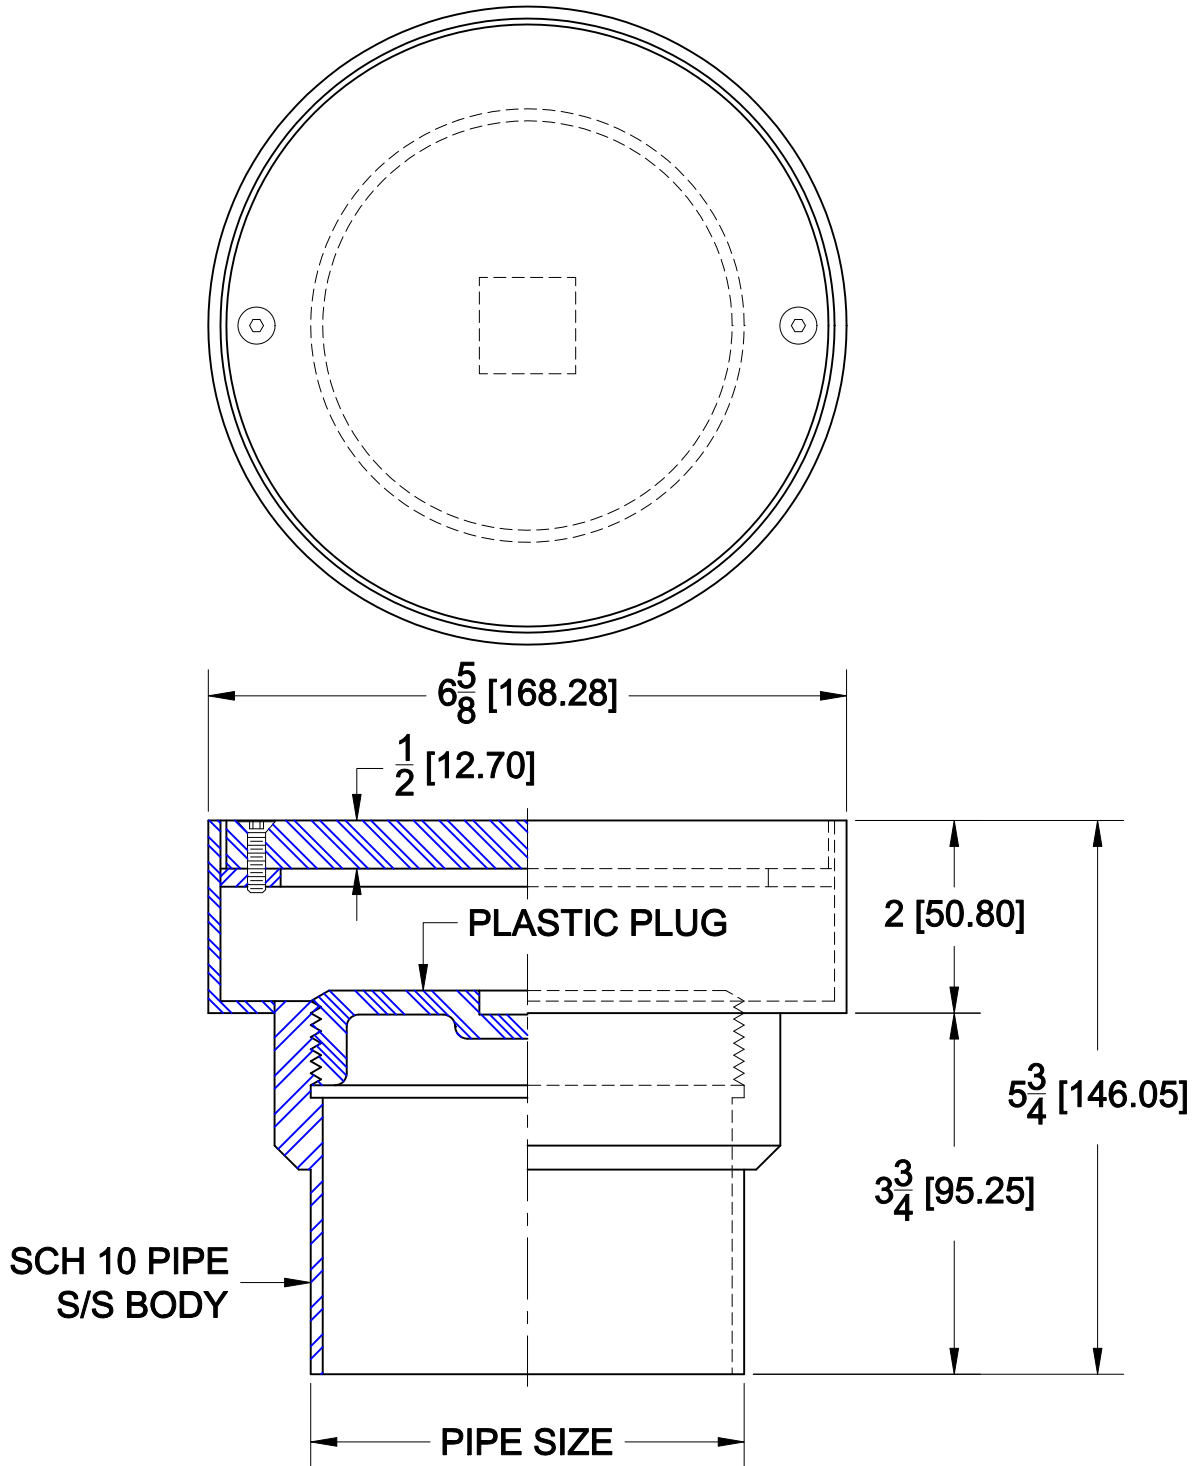

FLOOR CLEANOUT

6100-R-SS

STAINLESS STEEL FLOOR CLEANOUT WITH ROUND SMOOTH SECURED COVER,
PLASTIC THREADED PLUG AND SPIGOT OUTLET

Cat. No.	Pipe Size	Wt. Lbs.
6102-R-SS	2 (50)	8.5
6103-R-SS	3 (75)	9.0
6104-R-SS	4 (100)	9.5