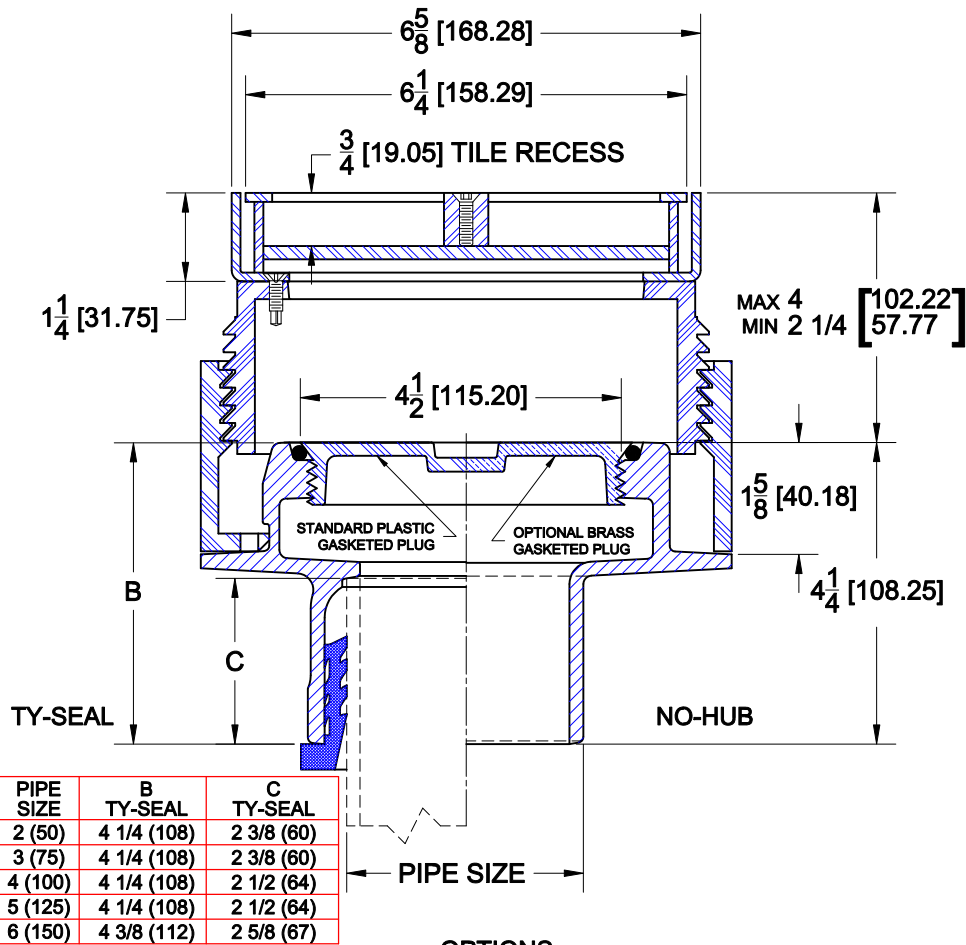

ADJUSTABLE FLOOR CLEANOUT

6000-TSX

CAST IRON FLOOR CLEANOUT WITH PLASTIC ADJUSTABLE HOUSING, ROUND NICKEL BRONZE FRAME WITH SECURED COVER RECESSED FOR TILE, PLASTIC GASKETED PLUG AND BOTTOM OUTLET.

OPTIONS

| Cat. No. | Pipe Size | Wt. Lbs. | Suffix | Description |
|-----------------------------------|-----------|----------|------------------------------|-----------------------|
| <input type="checkbox"/> 6002-TSX | 2 (50) | 17.0 | <input type="checkbox"/> 39 | GALVANIZED IRON PARTS |
| <input type="checkbox"/> 6003-TSX | 3 (75) | 17.0 | <input type="checkbox"/> 75 | BRONZE PLUG |
| <input type="checkbox"/> 6004-TSX | 4 (100) | 18.0 | <input type="checkbox"/> 118 | BRONZE GASKETED PLUG |
| <input type="checkbox"/> 6005-TSX | 5 (125) | 19.0 | <input type="checkbox"/> 179 | SECURITY SCREWS |
| <input type="checkbox"/> 6006-TSX | 6 (150) | 21.0 | | |

OUTLETS

NH NO-HUB TY TY-SEAL

AutoCad.dwg