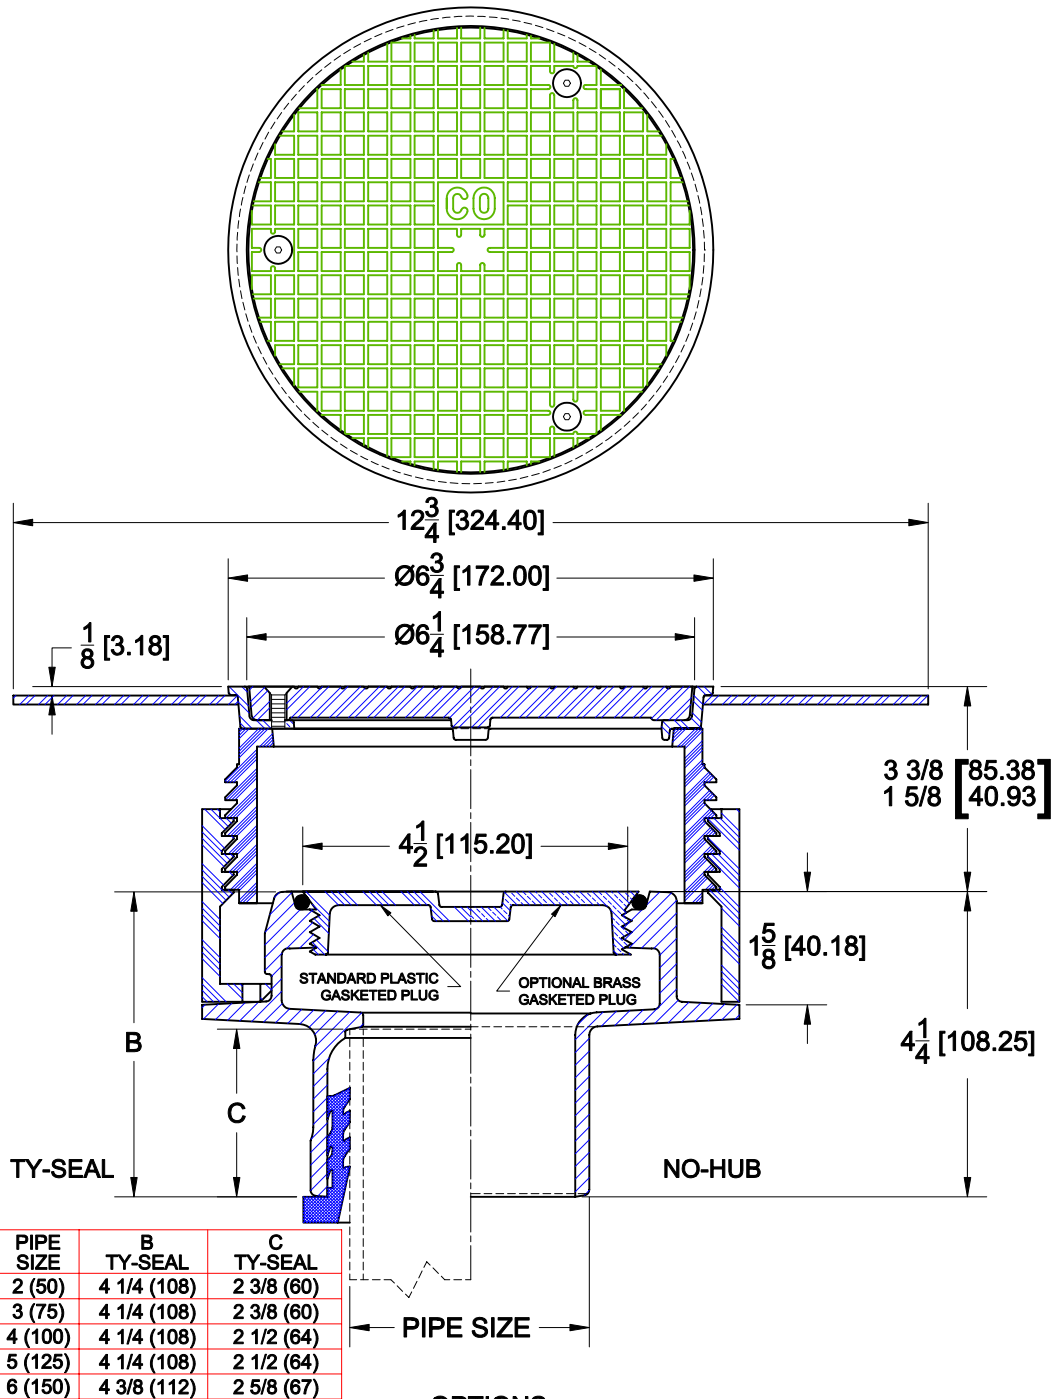

# FLOOR CLEANOUT

## 6000-E-SS

FLOOR CLEANOUT WITH PLASTIC ADJUSTABLE HOUSING, CAST IRON FERRULE, PLASTIC GASKETED PLUG, ANCHOR FLANGE AND STAINLESS STEEL SCORIATED TOP WITH WIDE FLANGE.

### OPTIONS

Cat. No.	Pipe Size	Wt. Lbs.	Suffix	Description
<input type="checkbox"/> 6002-E-SS	2 (50)	16.0	<input type="checkbox"/> 39	Galvanized Iron Parts
<input type="checkbox"/> 6003-E-SS	3 (75)	17.0	<input type="checkbox"/> 75	Bronze Taper Plug
<input type="checkbox"/> 6004-E-SS	4 (100)	18.0	<input type="checkbox"/> 118	Bronze Gasketed Plug
<input type="checkbox"/> 6005-E-SS	5 (125)	19.0	<input type="checkbox"/> 179	Security Screws
<input type="checkbox"/> 6006-E-SS	6 (150)	21.0		