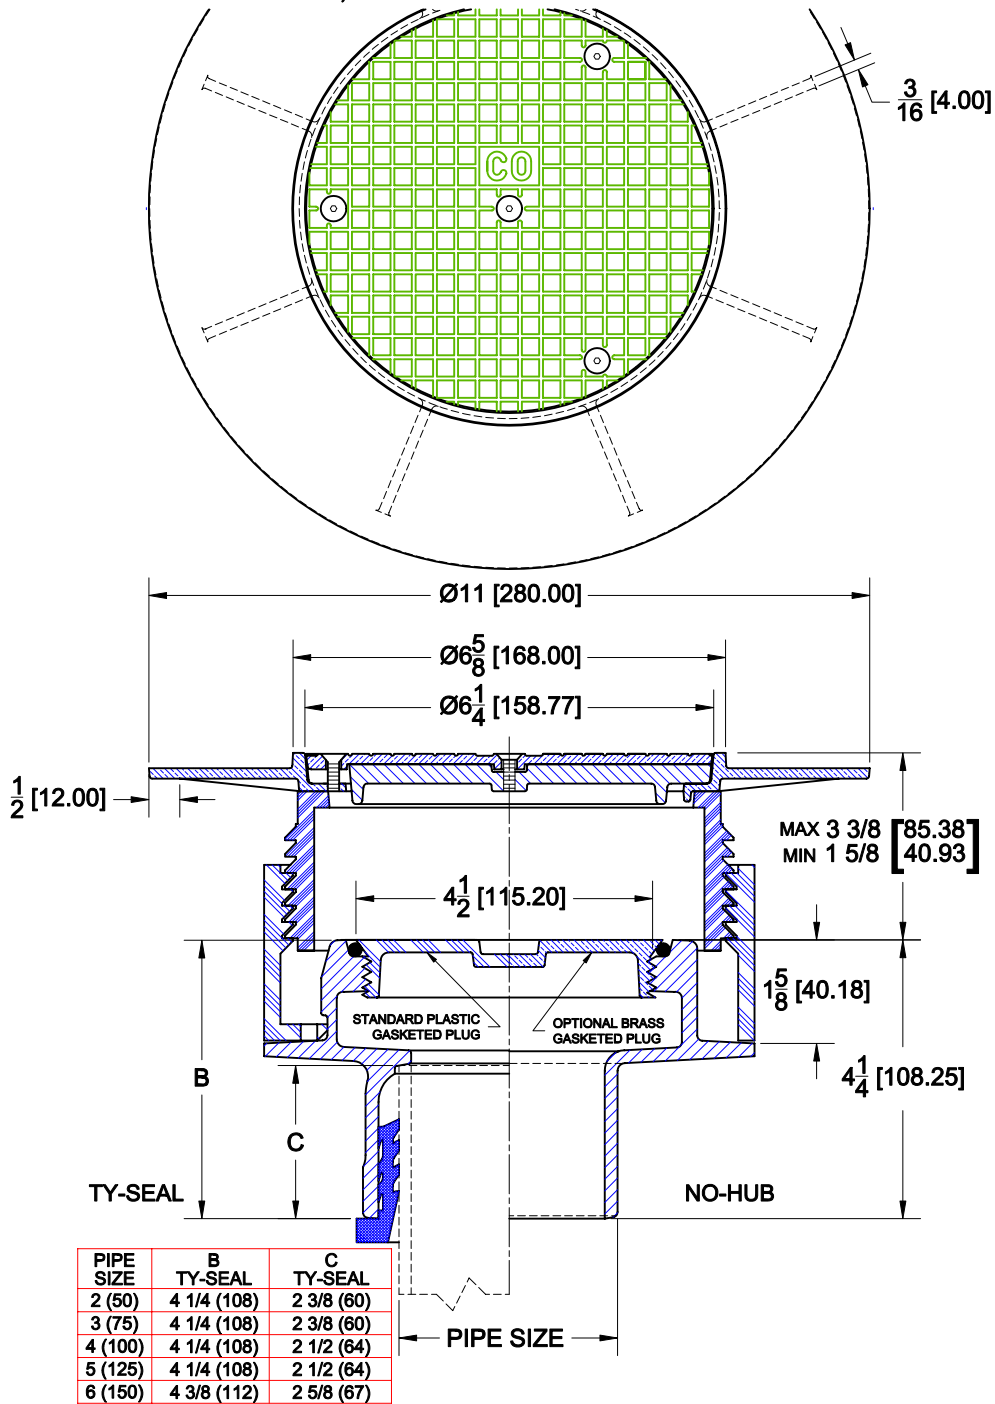

FLOOR CLEANOUT

6000-D-1

CAST IRON FLOOR CLEANOUT WITH DEXOTEX WIDE FLANGE, HEAVY DUTY NICKEL BRONZE SCORIATED COVER, PLASIC ADJUSTABLE HOUSING, GASKETED PLASTIC PLUG & BOTTOM OUTLET.

OPTIONS

Cat. No.	Pipe Size	Wt. Lbs.	Suffix	Description
<input type="checkbox"/> 6002-D-1	2 (50)	16.0	<input type="checkbox"/> 6IPS	TY-SEAL GASKET FOR 6" SCH.40 PLASTIC PIPE
<input type="checkbox"/> 6003-D-1	3 (75)	17.0	<input type="checkbox"/> 36	GALVANIZED IRON PARTS
<input type="checkbox"/> 6004-D-1	4 (100)	18.0	<input type="checkbox"/> 118	Bronze Gasketed Plug
<input type="checkbox"/> 6005-D-1	5 (125)	19.0	<input type="checkbox"/> 179	Security Screws
<input type="checkbox"/> 6006-D-1	6 (150)	21.0		

OUTLETS

TY TY-SEAL NH NO-HUB IC INSIDE CAULK

AutoCad.dwg