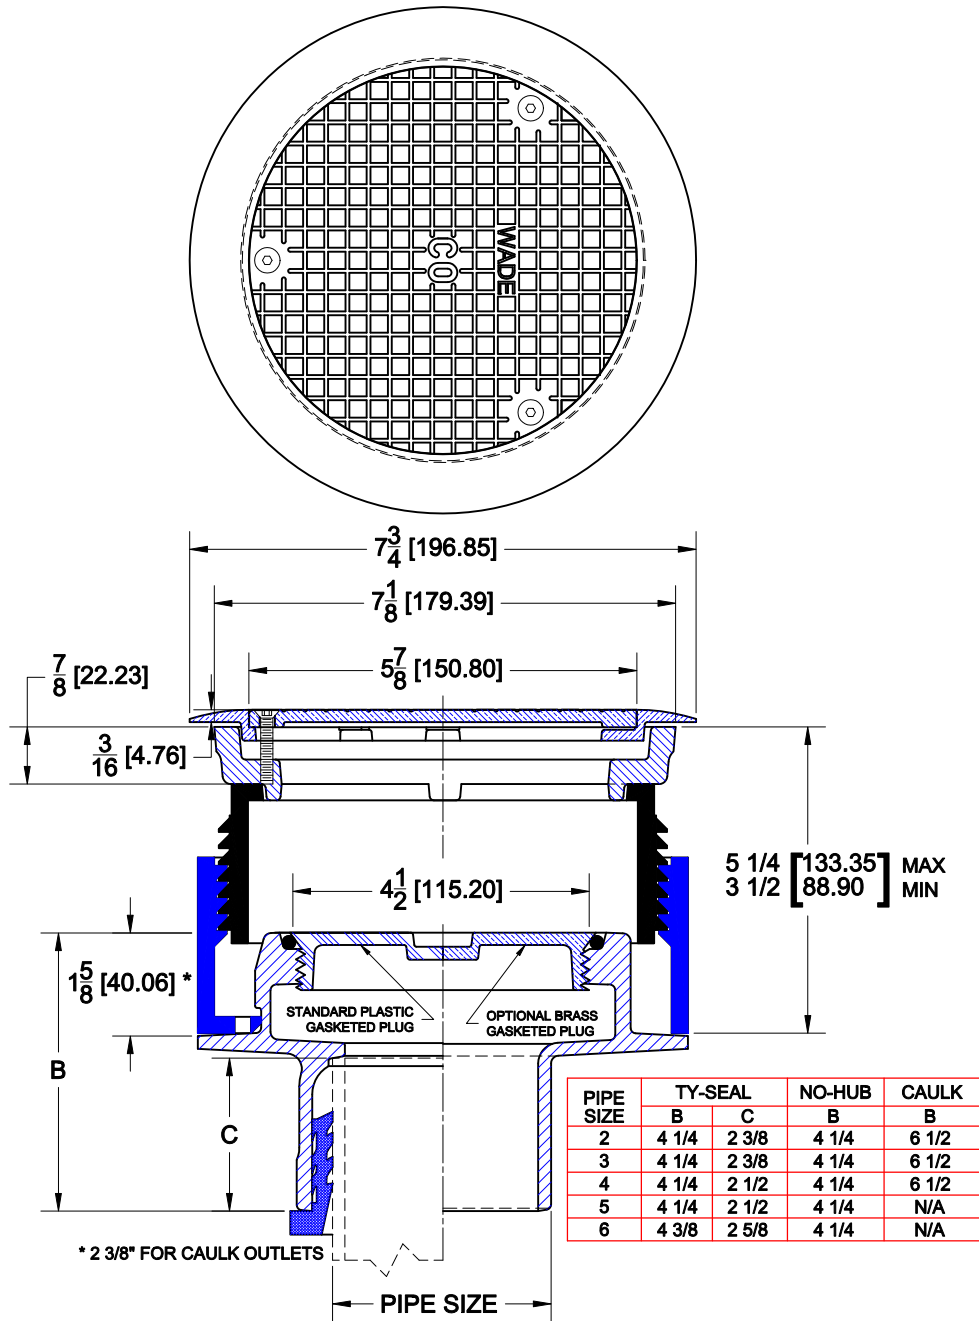

# Adjustable Floor Cleanout

## 6000-CF

Cast iron floor cleanout with adjustable housing, round nickel brass frame with wide carpet flange and secured scoriated cover. Plastic gasketed plug standard.

### OPTIONS

Cat. No.	Pipe Size	Wt. Lbs.	Suffix	Description
<input type="checkbox"/> 6002-CF	2 (50)	17.0	<input type="checkbox"/> 39	Galvanized Iron Parts
<input type="checkbox"/> 6003-CF	3 (75)	17.0	<input type="checkbox"/> 75	Bronze Taper Plug
<input type="checkbox"/> 6004-CF	4 (100)	18.0	<input type="checkbox"/> 118	Bronze Gasketed Plug
<input type="checkbox"/> 6005-CF	5 (125)	19.0		
<input type="checkbox"/> 6006-CF	6 (150)	21.0		