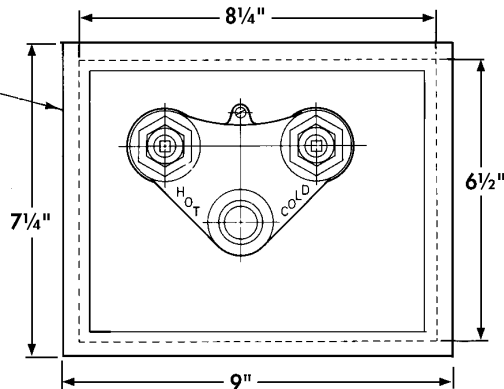

## 8606HC

$\frac{3}{4}$ " non-freeze multi-temperature wall hydrant with hot and cold water straight inlet connections, bronze head, bronze casing, and nickel bronze box with hinged locking lid. Specify wall thickness.

Example: For 10" wall specify: 8606HC,L10.

WALL OPENING  
8 3/4" x 6 3/4"

Cat. No.	Hose Size	Wall "L" Dim., In.
8606, HC,L4	$\frac{3}{4}$ "	4
8606, HC,L_	$\frac{3}{4}$ "	6-8
8606, HC,L_	$\frac{3}{4}$ "	10-12-14
8606, HC,L_	$\frac{3}{4}$ "	16-18-20
8606, HC,L_	$\frac{3}{4}$ "	24

### OPTIONS

Suffix	Description
89.....	Vacuum Breaker w/ 5" Deep Box (Adds 2-in. to wall thickness)