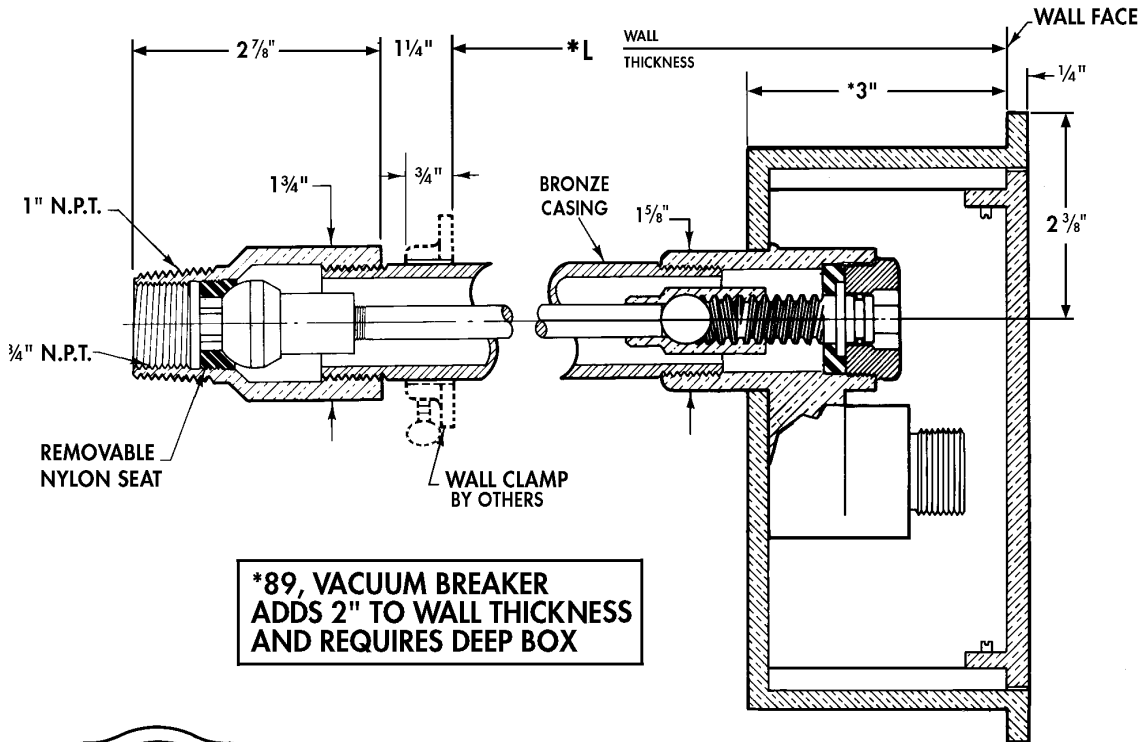

## 8606HC

$\frac{3}{4}$ " non-freeze multi-temperature wall hydrant with hot and cold water straight inlet connections, bronze head, bronze casing, and nickel bronze box with hinged locking lid. Specify wall thickness.

Example: For 10" wall specify: 8606HC,L10.

WALL OPENING  
8 3/4" x 6 3/4"

Cat. No.	Hose Size	Wall "L" Dim., In.
8606, HC,L4	$\frac{3}{4}$ "	4
8606, HC,L_	$\frac{3}{4}$ "	6-8
8606, HC,L_	$\frac{3}{4}$ "	10-12-14
8606, HC,L_	$\frac{3}{4}$ "	16-18-20
8606, HC,L_	$\frac{3}{4}$ "	24