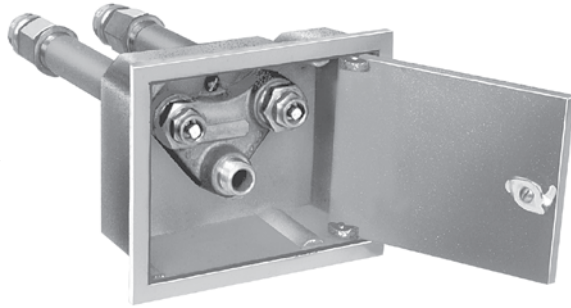

# Multi-Temp Wall Hydrants

## 8606HC

$\frac{3}{4}$ " non-freeze multi-temperature wall hydrant with hot and cold water straight inlet connections, bronze head, bronze casing, and nickel bronze box with hinged locking lid. Specify wall thickness.

Example: For 10" wall specify: 8606HC,L10.

WALL OPENING  
8 3/4" x 6 3/4"

Cat. No.	Hose Size	Wall "L" Dim., In.
8606, HC,L4	$\frac{3}{4}$ "	4
8606, HC,L_	$\frac{3}{4}$ "	6-8
8606, HC,L_	$\frac{3}{4}$ "	10-12-14
8606, HC,L_	$\frac{3}{4}$ "	16-18-20
8606, HC,L_	$\frac{3}{4}$ "	24

### OPTIONS

Suffix	Description
89.....	Vacuum Breaker w/ 5" Deep Box (Adds 2-in. to wall thickness)