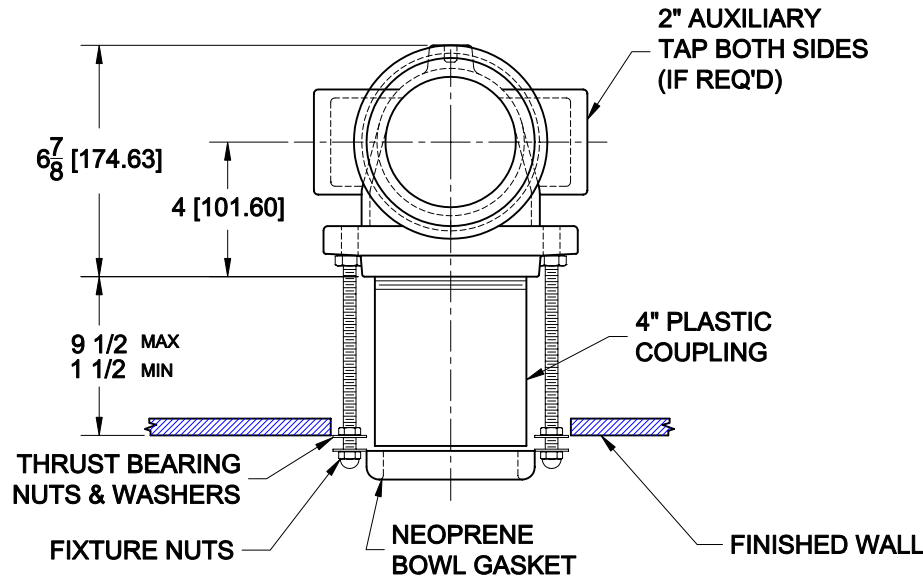

CLOSET CARRIER

350-C4-M14

HUB & SPIGOT FIXED VERTICAL CARRIER FITTING W/ FLOOR MOUNT
BACK OUTLET HARDWARE FOR SINGLE WATER CLOSETS.

CAT.NO.	VENT SIZE	WT.LB.
<input type="checkbox"/> 350-C4-M14	4" (100)	85.0

OPTIONS

SUFFIX	DESCRIPTION
<input type="checkbox"/> AB	2" AUXILIARY TAPPING (BOTH SIDES)
<input type="checkbox"/> C3.5	3 1/2" CAST IRON COUPLING PACKAGE
<input type="checkbox"/> C4	4" CAST IRON COUPLING PACKAGE
<input type="checkbox"/> C6	6" CAST IRON COUPLING PACKAGE
<input type="checkbox"/> C8	8" CAST IRON COUPLING PACKAGE

ADDITIONAL LENGTH COUPLING PACKAGES AVAILABLE (SPECIFY LENGTH)

AutoCad.dwg