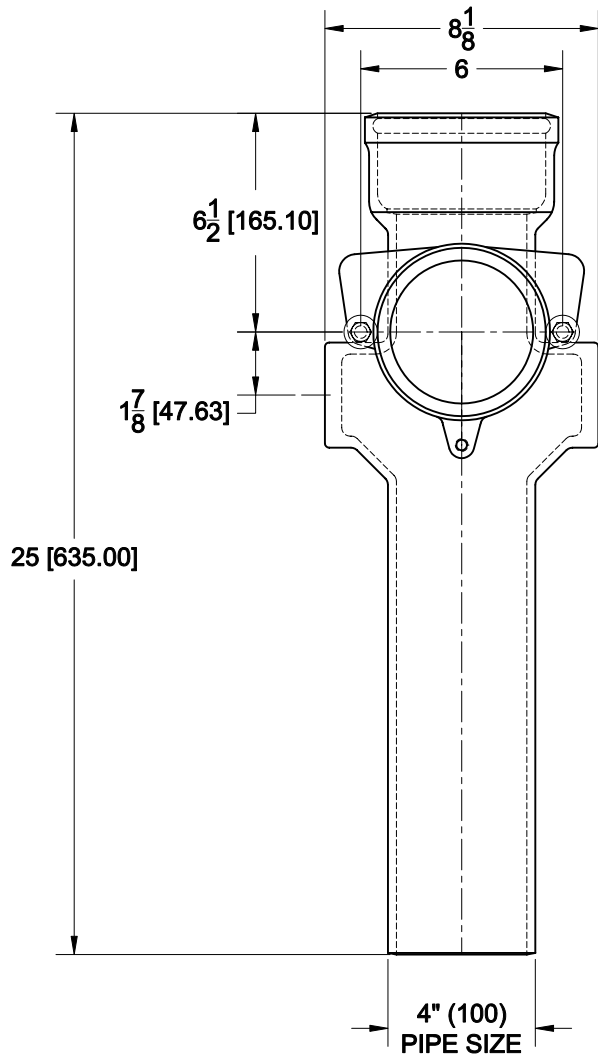

CLOSET CARRIER

350-C4-M14

HUB & SPIGOT FIXED VERTICAL CARRIER FITTING W/ FLOOR MOUNT
BACK OUTLET HARDWARE FOR SINGLE WATER CLOSETS.

CAT.NO.	VENT SIZE	WT.LB.
<input type="checkbox"/> 350-C4-M14	4" (100)	85.0

OPTIONS

SUFFIX	DESCRIPTION
<input type="checkbox"/> AB	2" AUXILIARY TAPPING (BOTH SIDES)
<input type="checkbox"/> C3.5	3 1/2" CAST IRON COUPLING PACKAGE
<input type="checkbox"/> C4	4" CAST IRON COUPLING PACKAGE
<input type="checkbox"/> C6	6" CAST IRON COUPLING PACKAGE
<input type="checkbox"/> C8	8" CAST IRON COUPLING PACKAGE

ADDITIONAL LENGTH COUPLING PACKAGES AVAILABLE (SPECIFY LENGTH)

AutoCad.dwg