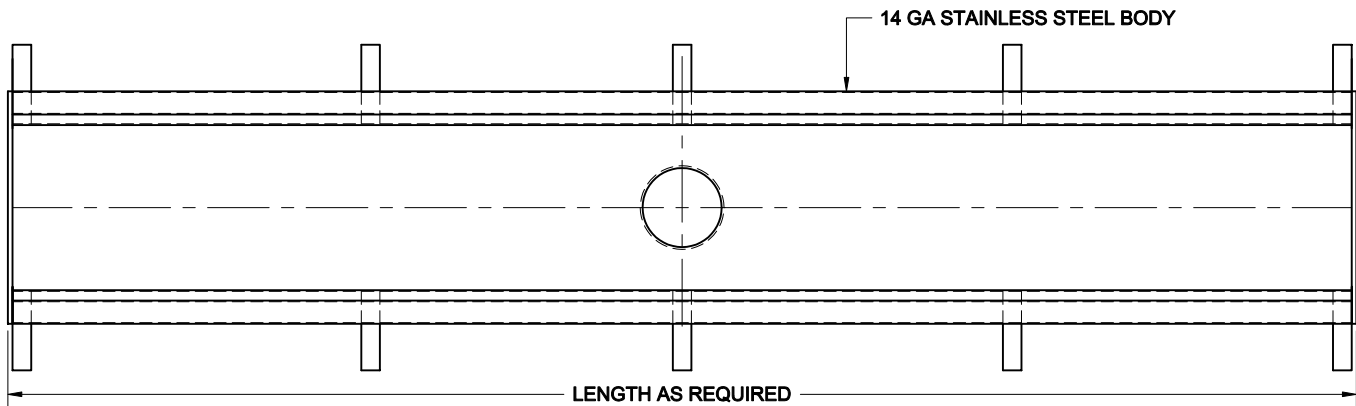

# Trench Drains- Stainless Steel

## 2940-SS-ADA

Stainless steel trench drain with narrow slot bar grate and No-Hub bottom outlet.

TOP VIEW (GRATE ONLY)

TOP VIEW (BODY ONLY)

PARTIAL SECTION VIEW (BODY ONLY)

Specify Outlet Location (from end) Ft-In

Specify Length (Ft-In)

ENLARGED SECTION VIEW (GRATE ONLY)

Cat. No.	Pipe Size	Wt. Lbs.
2942-SS-ADA	2	15.5/FT
2943-SS-ADA	3	15.5/FT
2944-SS-ADA	4	15.5/FT
2946-SS-ADA	6	15.5/FT