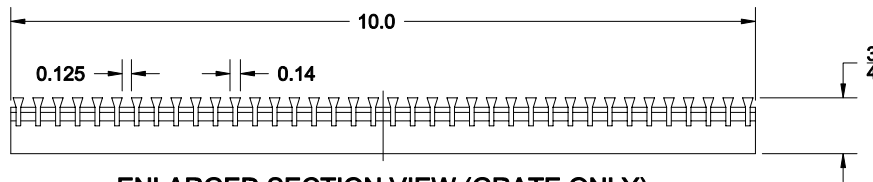

## 2940-SS-ADA

Stainless steel trench drain with narrow slot bar grate and No-Hub bottom outlet.

TOP VIEW (GRATE ONLY)

TOP VIEW (BODY ONLY)

PARTIAL SECTION VIEW (BODY ONLY)

Specify Outlet Location (from end) Ft-In

Specify Length (Ft-In)

ENLARGED SECTION VIEW (GRATE ONLY)

Cat. No.	Pipe Size	Wt. Lbs.
2942-SS-ADA	2	15.5/FT
2943-SS-ADA	3	15.5/FT
2944-SS-ADA	4	15.5/FT
2946-SS-ADA	6	15.5/FT