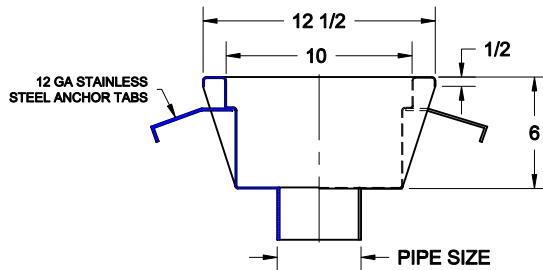

## 2940-SS-ADA

Stainless steel trench drain with narrow slot bar grate and No-Hub bottom outlet.

TOP VIEW (GRATE ONLY)

TOP VIEW (BODY ONLY)

PARTIAL SECTION VIEW (BODY ONLY)

Specify Outlet Location (from end) Ft-In

Specify Length (Ft-In)

ENLARGED SECTION VIEW (GRATE ONLY)

Cat. No.	Pipe Size	Wt. Lbs.
2942-SS-ADA	2	15.5/FT
2943-SS-ADA	3	15.5/FT
2944-SS-ADA	4	15.5/FT
2946-SS-ADA	6	15.5/FT