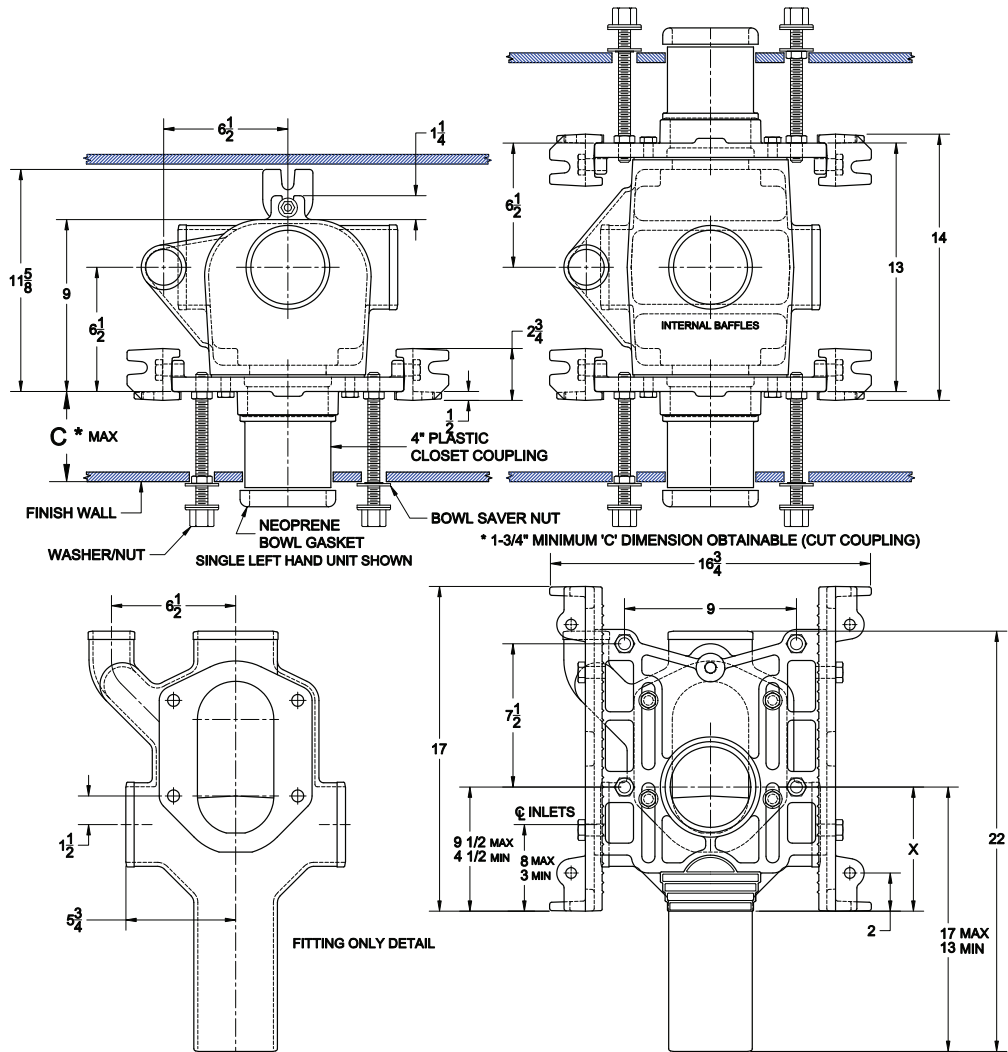

Closest Carriers

340A Series (Siphon Jet or Blowout)

No-Hub single and double adjustable vertical carrier-fitting with two 4" side outlets.

340ANL
(Two Side Inlets)

340ANR
(Two Side Inlets)

340AND
(Two Side Inlets)

- C7 For Up To 6" - C - Dimension
- C11 For Up To 10" - C - Dimension
- C14 For Up To 13" - C - Dimension †
- C24 For Up To 23" - C - Dimension †
- † (M4) Auxiliary Foot Support Recommended For - C - Dimensions Over 10"

X DIMENSION SHOULD EQUAL FIXTURE ROUGH-IN HEIGHT
LUGS ARE REMOVABLE IN 1/2" INCREMENTS

Cat. No.	A	B	C	Wt. Lbs.
<input type="checkbox"/> 340ANL	22	6 1/2	9	95
<input type="checkbox"/> 340ANR	22	6 1/2	9	95
<input type="checkbox"/> 340ANL5	23	7 1/2	11	110
<input type="checkbox"/> 340ANL6	23	7 1/2	11	115