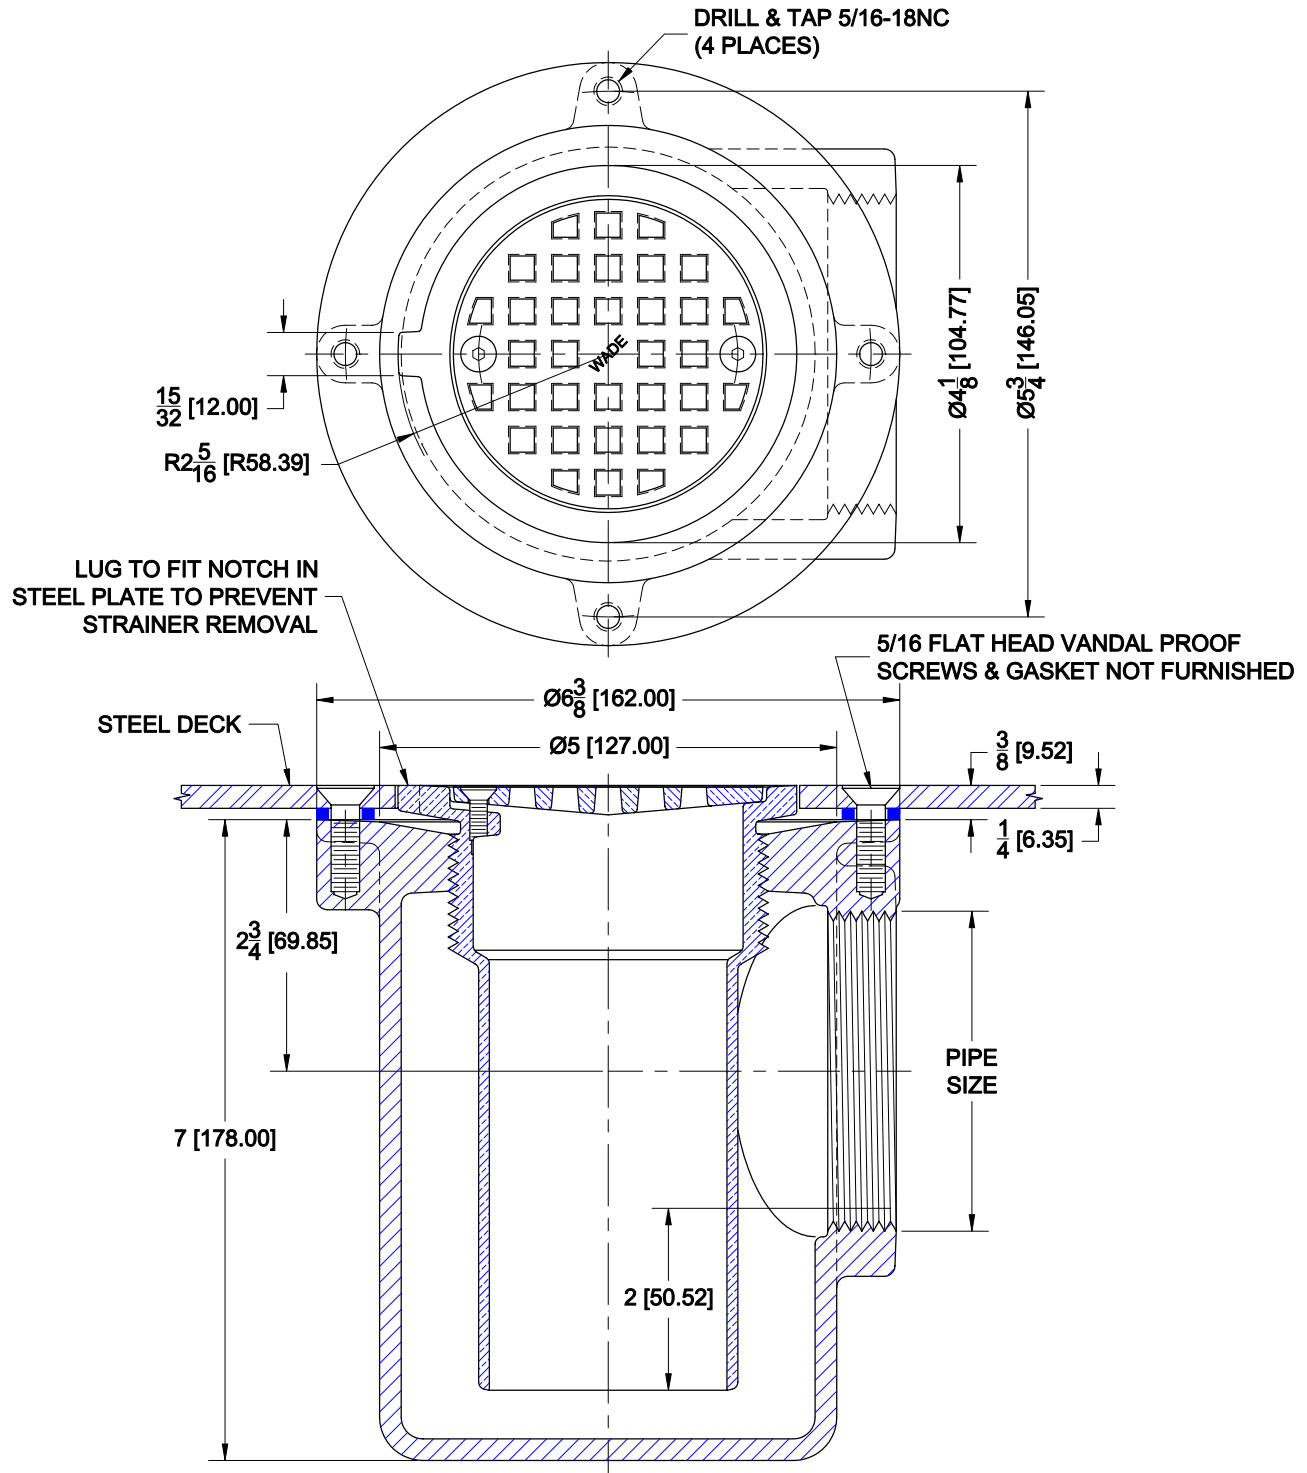

PRISON DRAIN

1840-PD

CAST IRON PRISON DRAIN WITH THREADED SIDE OUTLET, FLANGE, INTEGRAL TRAP, AND ADJUSTABLE NICKEL BRONZE STRAINER W/ SECURED GRATE.

OPTIONS

Cat. No.	Pipe Size	Wt. Lbs.	Suffix	Description
1842-PD	2 (50)	13.0	39	GALVANIZED IRON PARTS
1843-PD	3 (75)	15.0	102	CHROME PLATED TOP
			179	SECURITY SCREWS

AutoCad.dwg