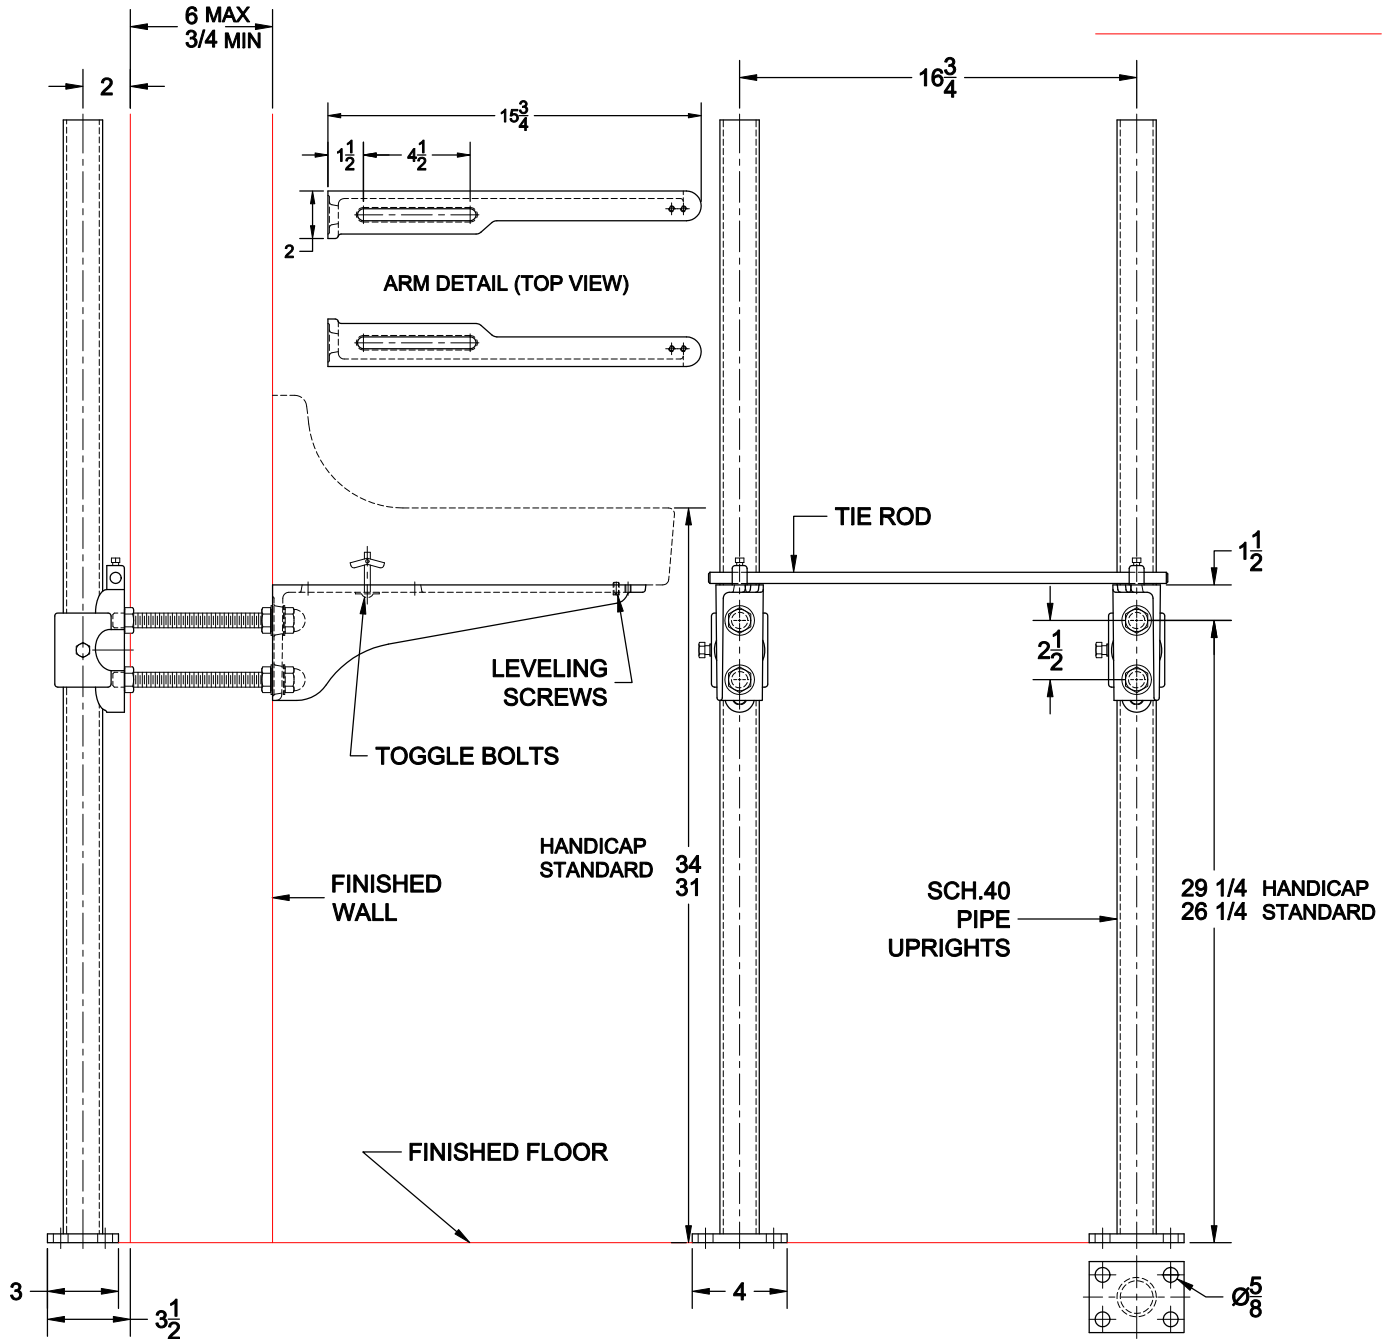

# Lavatory Carrier

510-03

Exposed arm lavatory carrier with pipe uprights, welded base feet and level/lock hardware.

Arms - A.R.E. Coated Aluminum

## FIXTURE

Manufacturer Toto

Name Commercial No. LT307

Style Lavatory LT307.4

LT307.8

## OPTIONS

Cat. No.	Type	Wt. Lbs.
<input type="checkbox"/> 510-03	Single	38.0

Suffix	Description
<input type="checkbox"/> M36	Rectangular Steel Uprights
<input type="checkbox"/>	

AutoCad.dwg