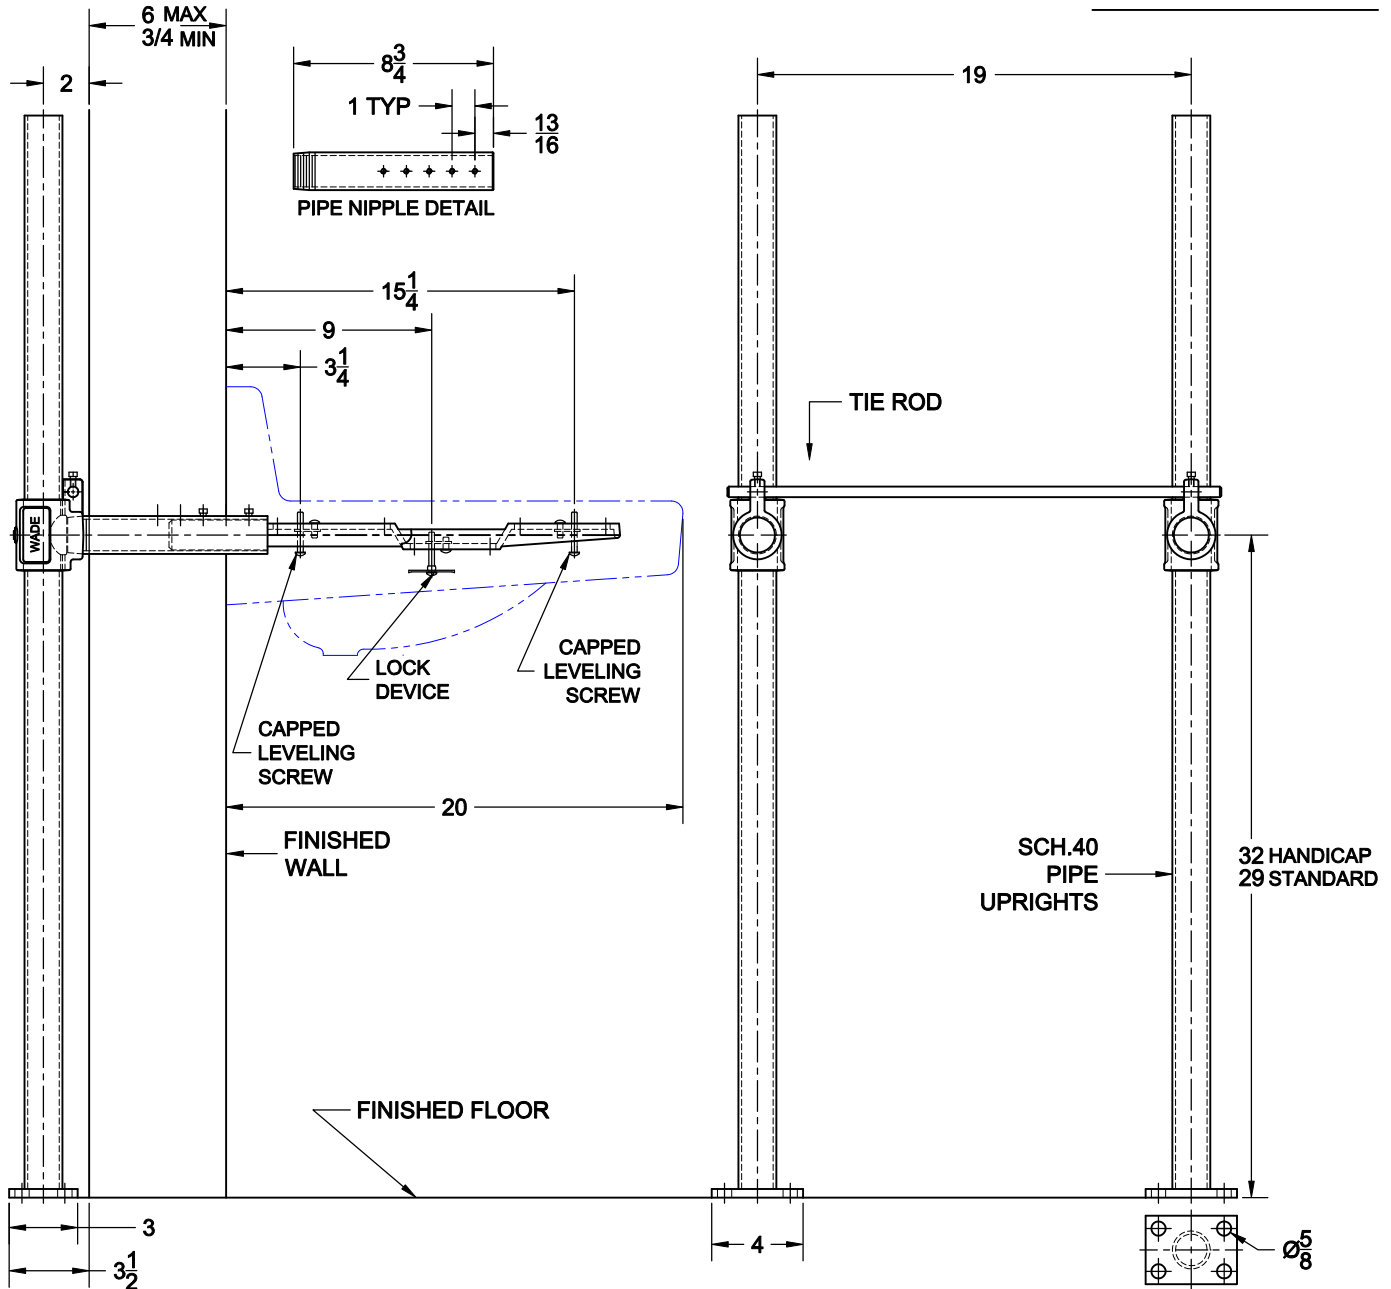

# Lavatory Carrier

520-09

Concealed arm lavatory carrier with pipe uprights, welded base feet and leveling/locking hardware.

## FIXTURE

Manufacturer Kohler

Name Greenwich No. K-2038

Style Lavatory K-2040

K-2044

## OPTIONS

Cat. No.	Type	Wt. Lbs.
<input type="checkbox"/> 520-09	Single	36.0

Suffix	Description
<input type="checkbox"/> M36	Rectangular Steel Uprights
<input type="checkbox"/>	

AutoCad.dwg