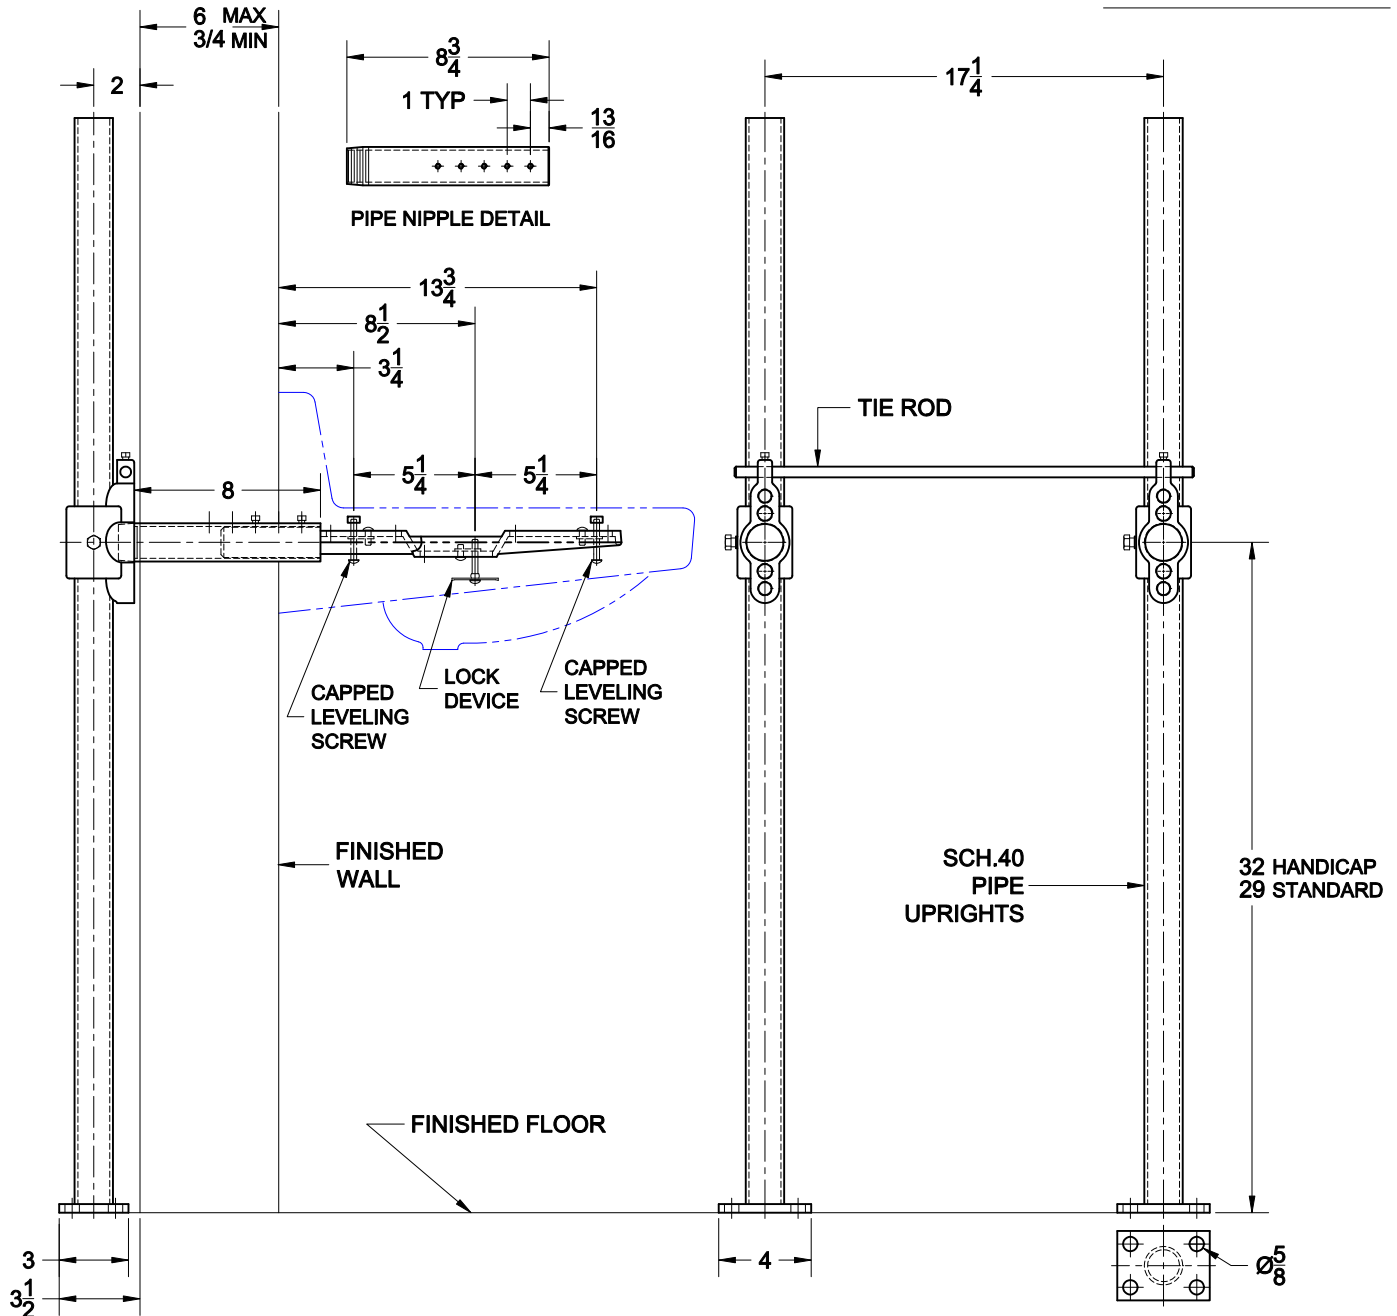

Lavatory Carrier

520-08

Concealed arm lavatory with pipe uprights,
welded base feet and level/lock hardware.

**NOTE: PIPE NIPPLES MAY REQUIRE
CUTTING TO ACHIEVE CORRECT
ROUGH-IN DIMENSION**

FIXTURE

Manufacturer Kohler

Name Greenwich No. K-2030

Style Lavatory K-2031

K-2032

OPTIONS

Cat. No.	Type	Wt. Lbs.
<input type="checkbox"/> 520-08	Single	36.0

Suffix	Description
<input type="checkbox"/> M36	Rectangular Steel Uprights
<input type="checkbox"/>	