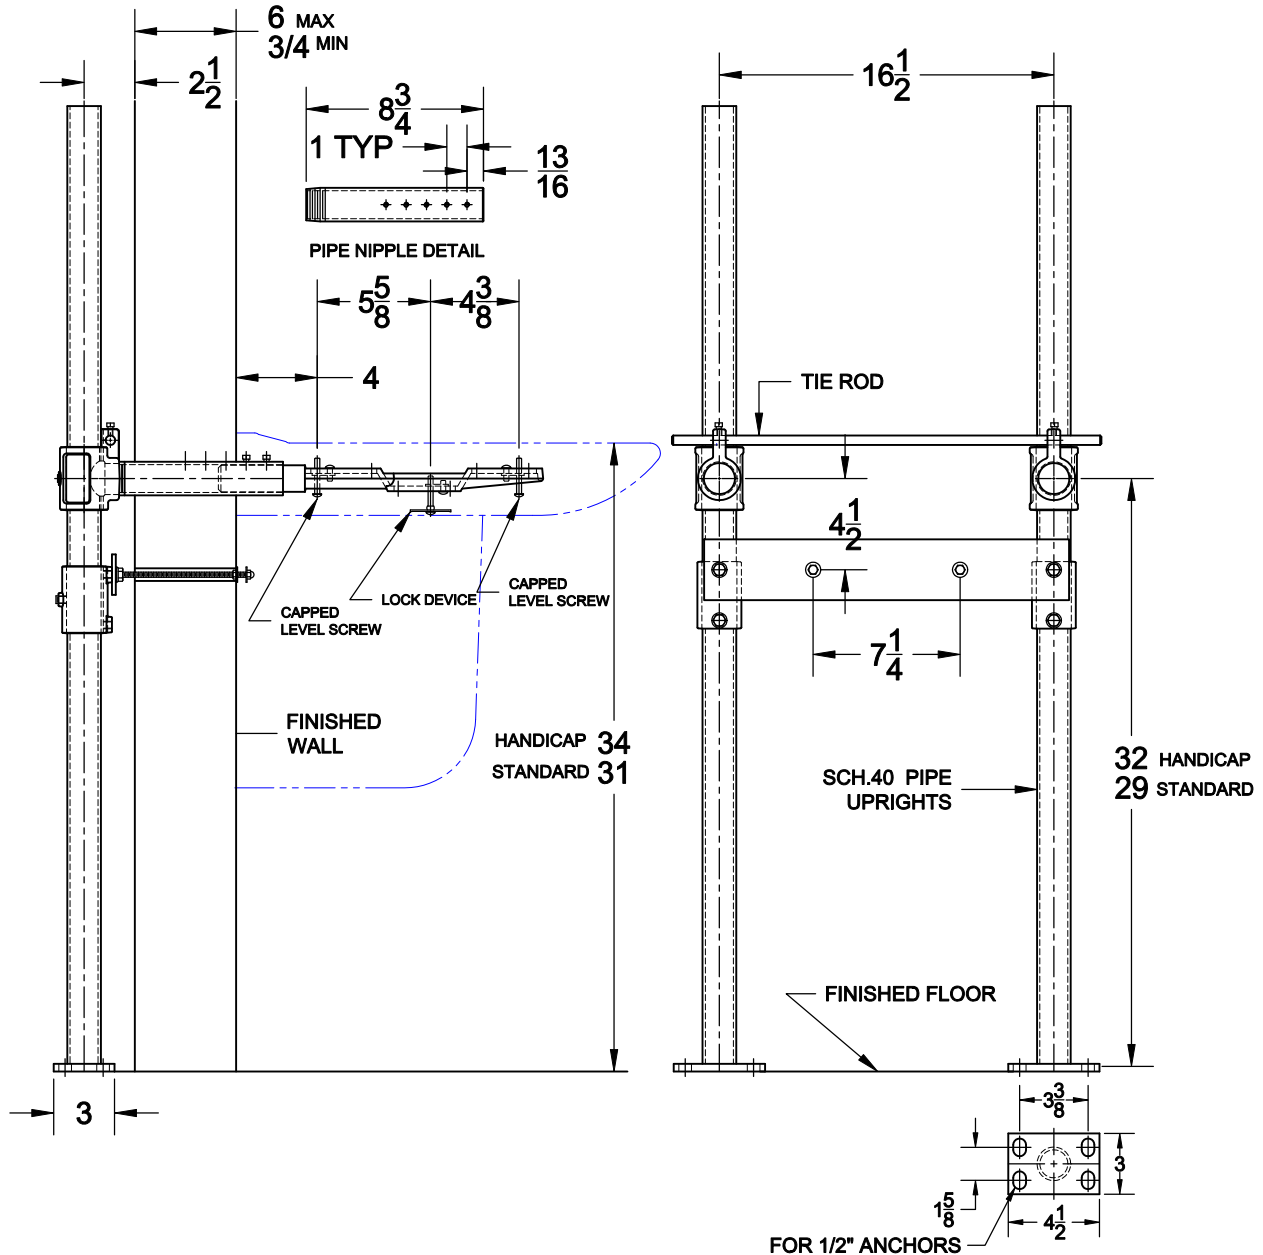

Lavatory Carrier

520-07-SC43

Concealed arm carrier with pipe uprights,
leveling screws, lock device & welded base feet.

FIXTURE

Manufacturer CRANE

Name SERENA No. 129V

Style LAVATORY 129S

129H

OPTIONS

Cat. No.	Type	Wt. Lbs.
<input type="checkbox"/> 520-07-SC43	Single	36.0

Suffix	Description
<input type="checkbox"/> M36	Square Uprights

AutoCad.dwg