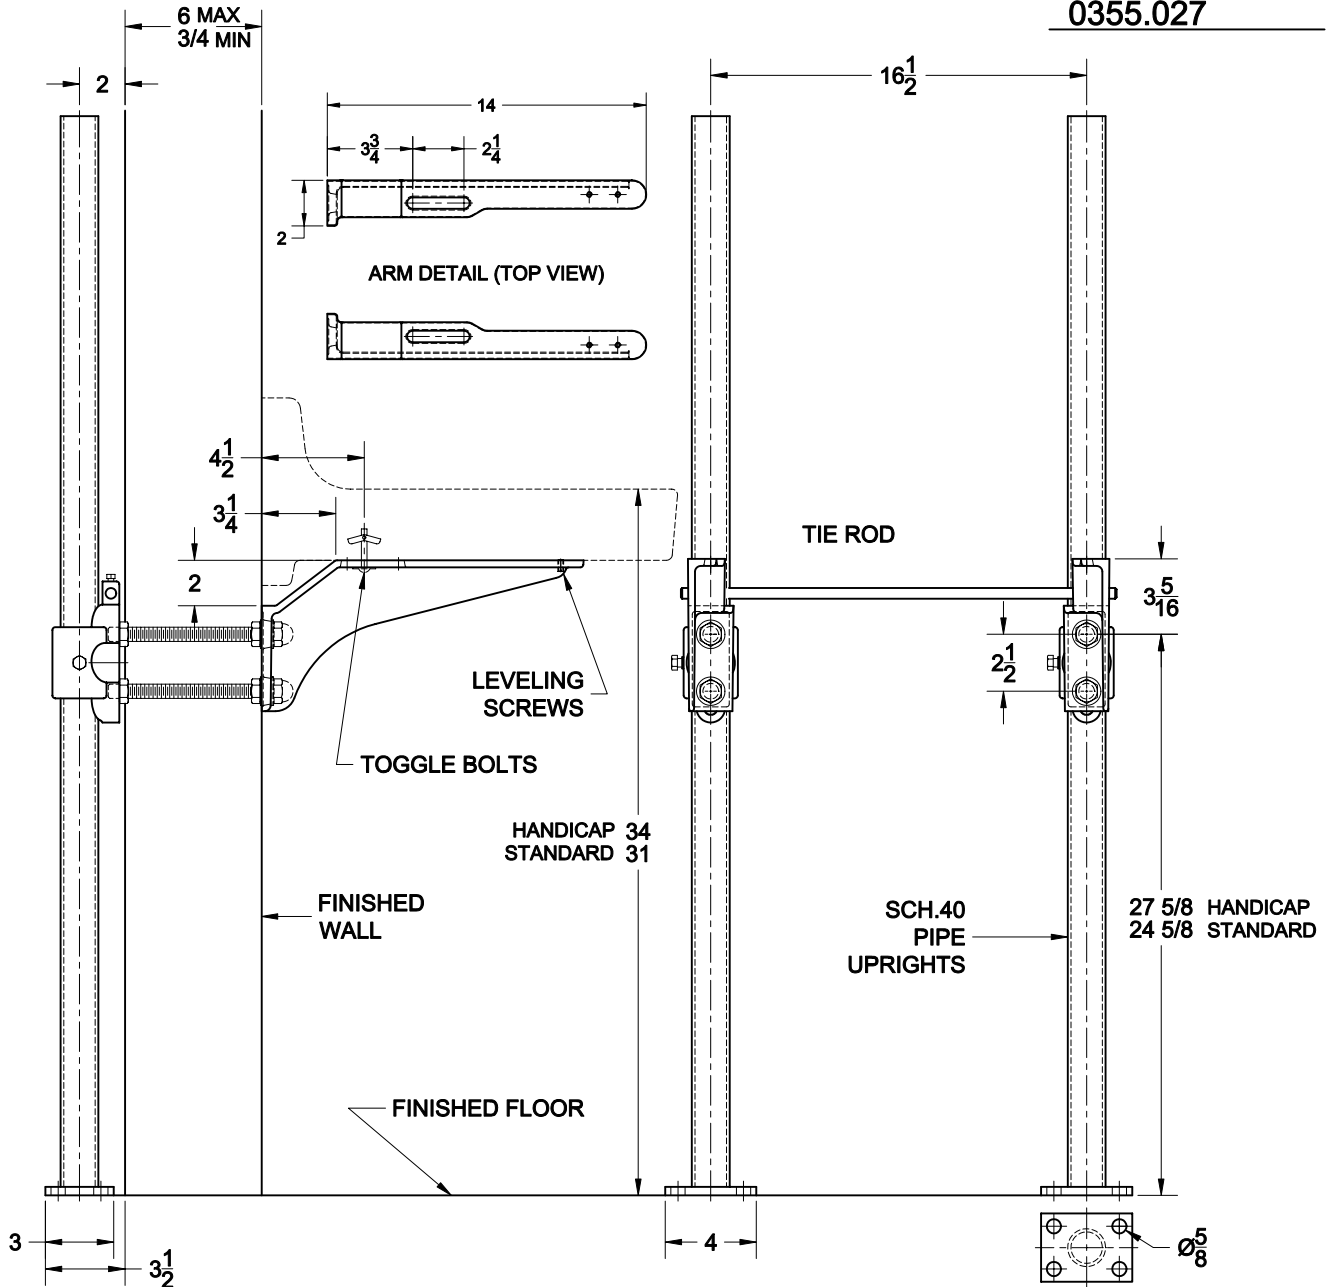

Lavatory Carrier

510-KG

Exposed arm lavatory carrier with pipe uprights, welded base feet and level/lock hardware.

Arms - A.R.E. Coated Aluminum

FIXTURE

Manufacturer American Standard

Name Lucerne No. 0356.066

Style Lavatory 0356.041

0356.028

0355.027

OPTIONS

Cat. No.	Type	Wt. Lbs.	Suffix	Description
<input type="checkbox"/> 510-KG	Single	38.0	<input type="checkbox"/> M36	Rectangular Steel Uprights
			<input type="checkbox"/>	