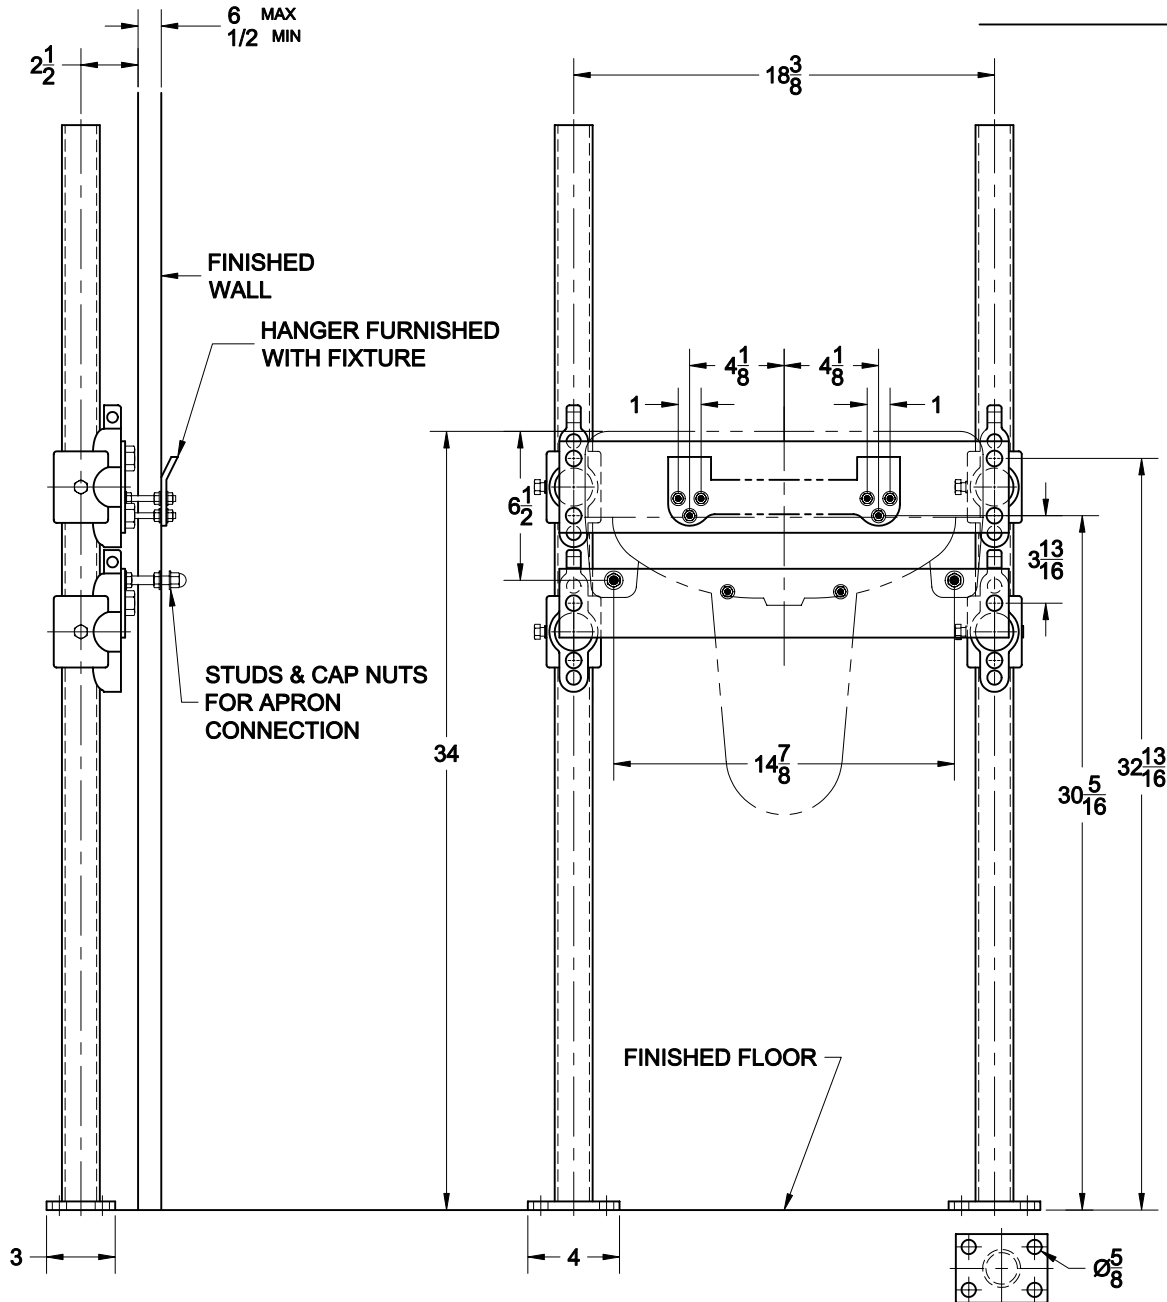

# LAVATORY CARRIER

420-AM11

HANGER SUPPORT CARRIER WITH PIPE UPRIGHTS, SUPPORT PLATES AND HARDWARE FOR WALL HUNG LAVATORIES.

FIXTURE

Manufacturer Kohler

Name Pinoir

No. K-2035-1

Style Lavatory

## OPTIONS

Cat. No.	Type	Wt. Lbs.
<input type="checkbox"/> 420-AM11	SINGLE	36.0

Suffix	Description
<input type="checkbox"/> M36	RECTANGULAR STEEL UPRIGHTS

AutoCad.dwg