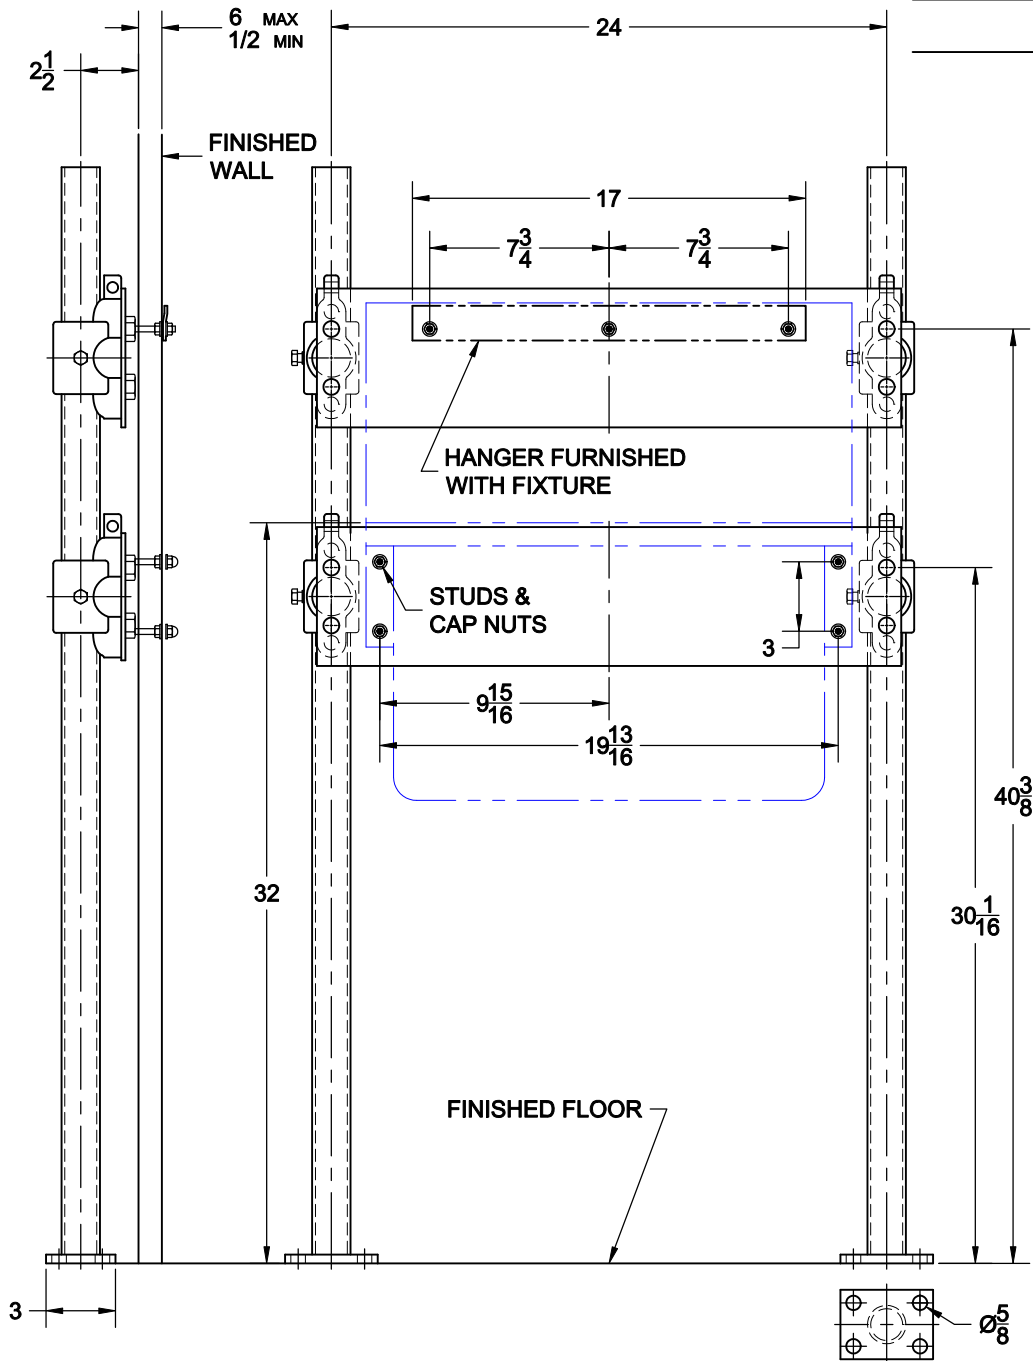

Lavatory Carrier

WADE

620-MTO

Hanger plate carrier with pipe uprights, welded base feet & lower support plate w/ hardware.

FIXTURE

Manufacturer Cloumbia Products

Name _____ No. 515

Style Sink _____ 525

MODIFICATIONS

Cat. No.	Type	Wt. Lbs.	Suffix	Description
630-MTO	Sgl	65.0	M36	Rectangular Steel Uprights