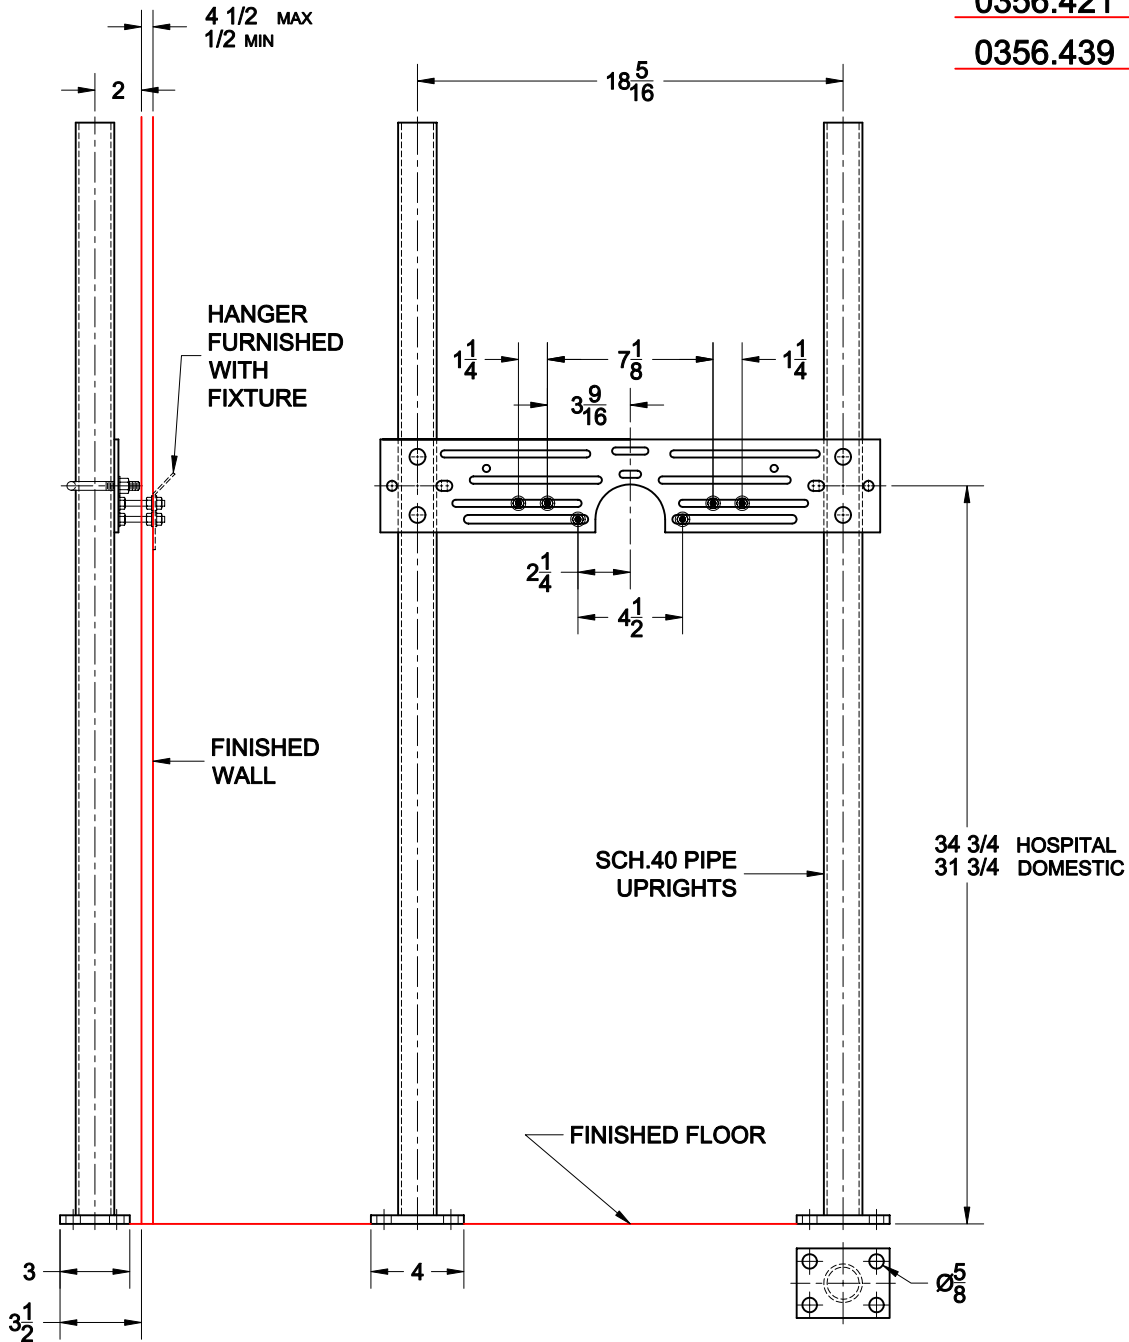

Lavatory Carrier

400

Universal hanger plate carrier with pipe uprights, welded base feet and hanger support hardware.

FIXTURE

Manufacturer American Standard

Name Lucerne No. 0356.015

Style Lavatory 0355.012

0356.421

0356.439

OPTIONS

Cat. No.	Type	Wt. Lbs.	Suffix	Description
<input type="checkbox"/> 400	Single	30.0	<input type="checkbox"/> M36	Rectangular Steel Uprights
			<input type="checkbox"/>	

AutoCad.dwg