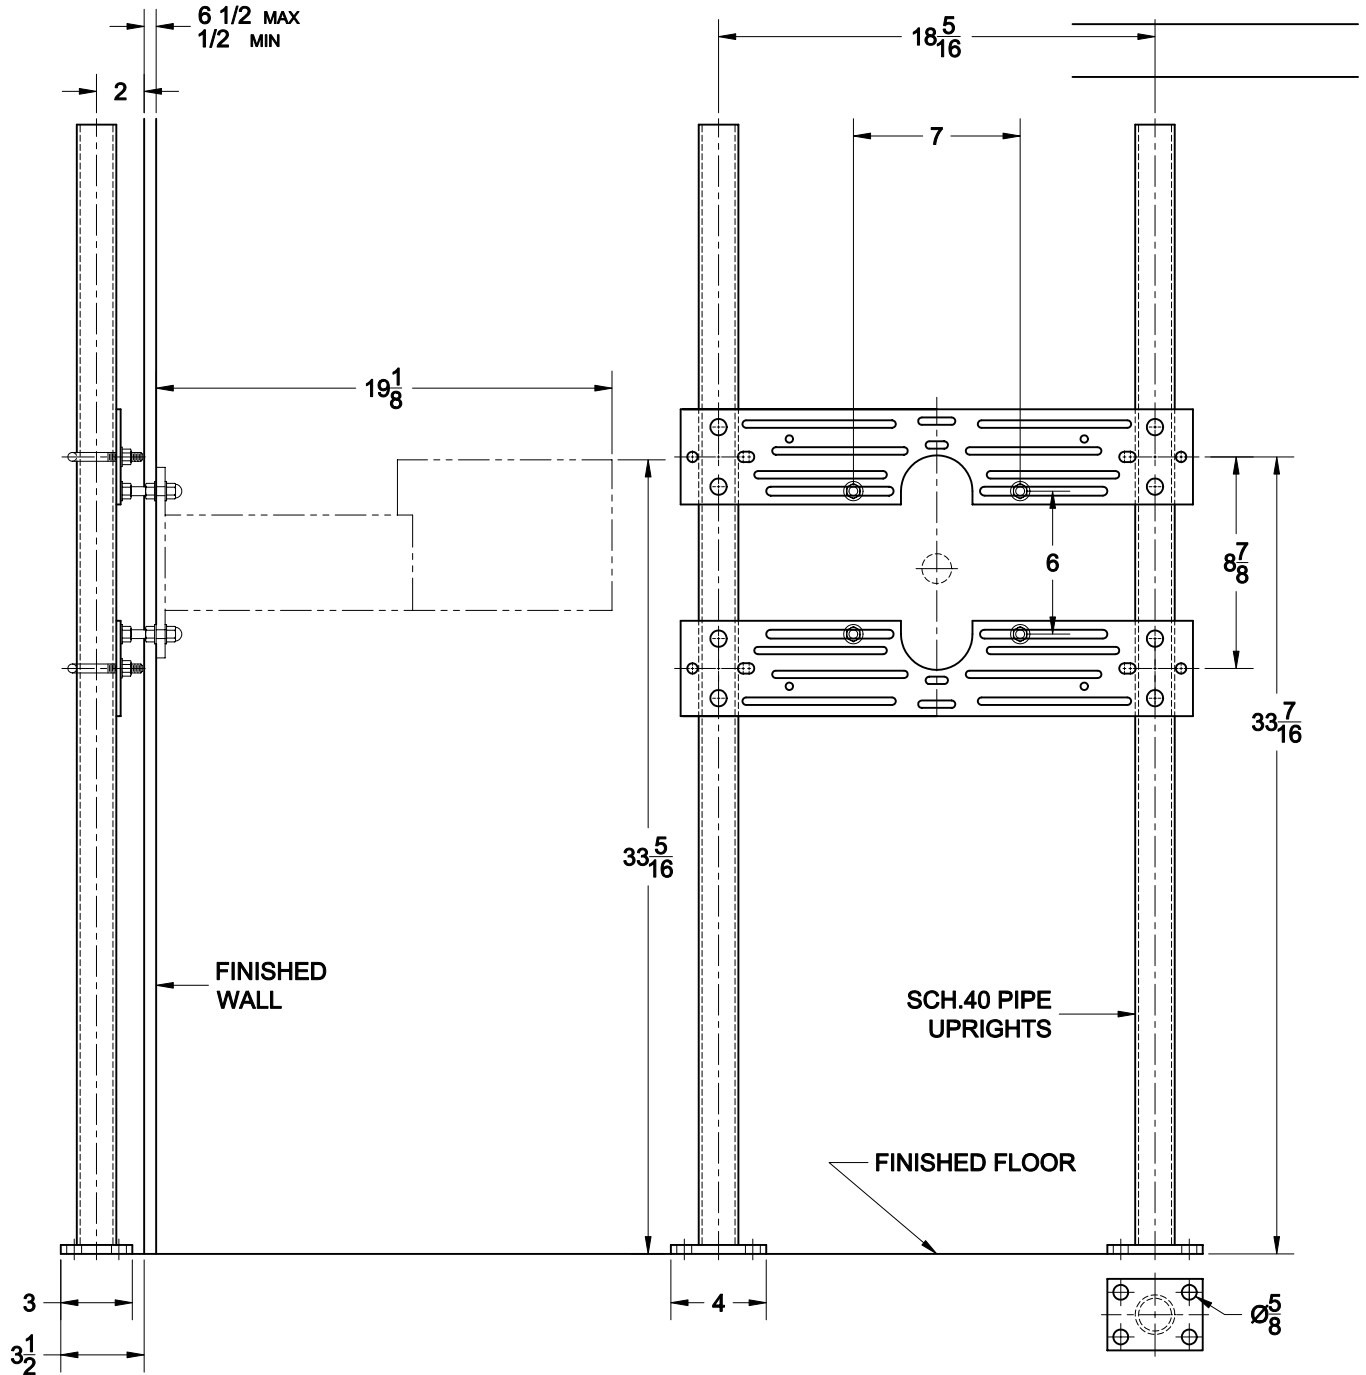

Universal Carrier

400-AM11

Universal hanger plate carrier with pipe uprights, welded base feet and support hardware.

FIXTURE

Manufacturer Halsey Taylor

Name Endura II No. 4405

Style Fountain

OPTIONS

Cat. No.	Type	Wt. Lbs.	Suffix	Description
<input type="checkbox"/> 400-AM11	Single	35.0	<input type="checkbox"/> M36	Rectangular Steel Uprights
			<input type="checkbox"/>	

AutoCad.dwg