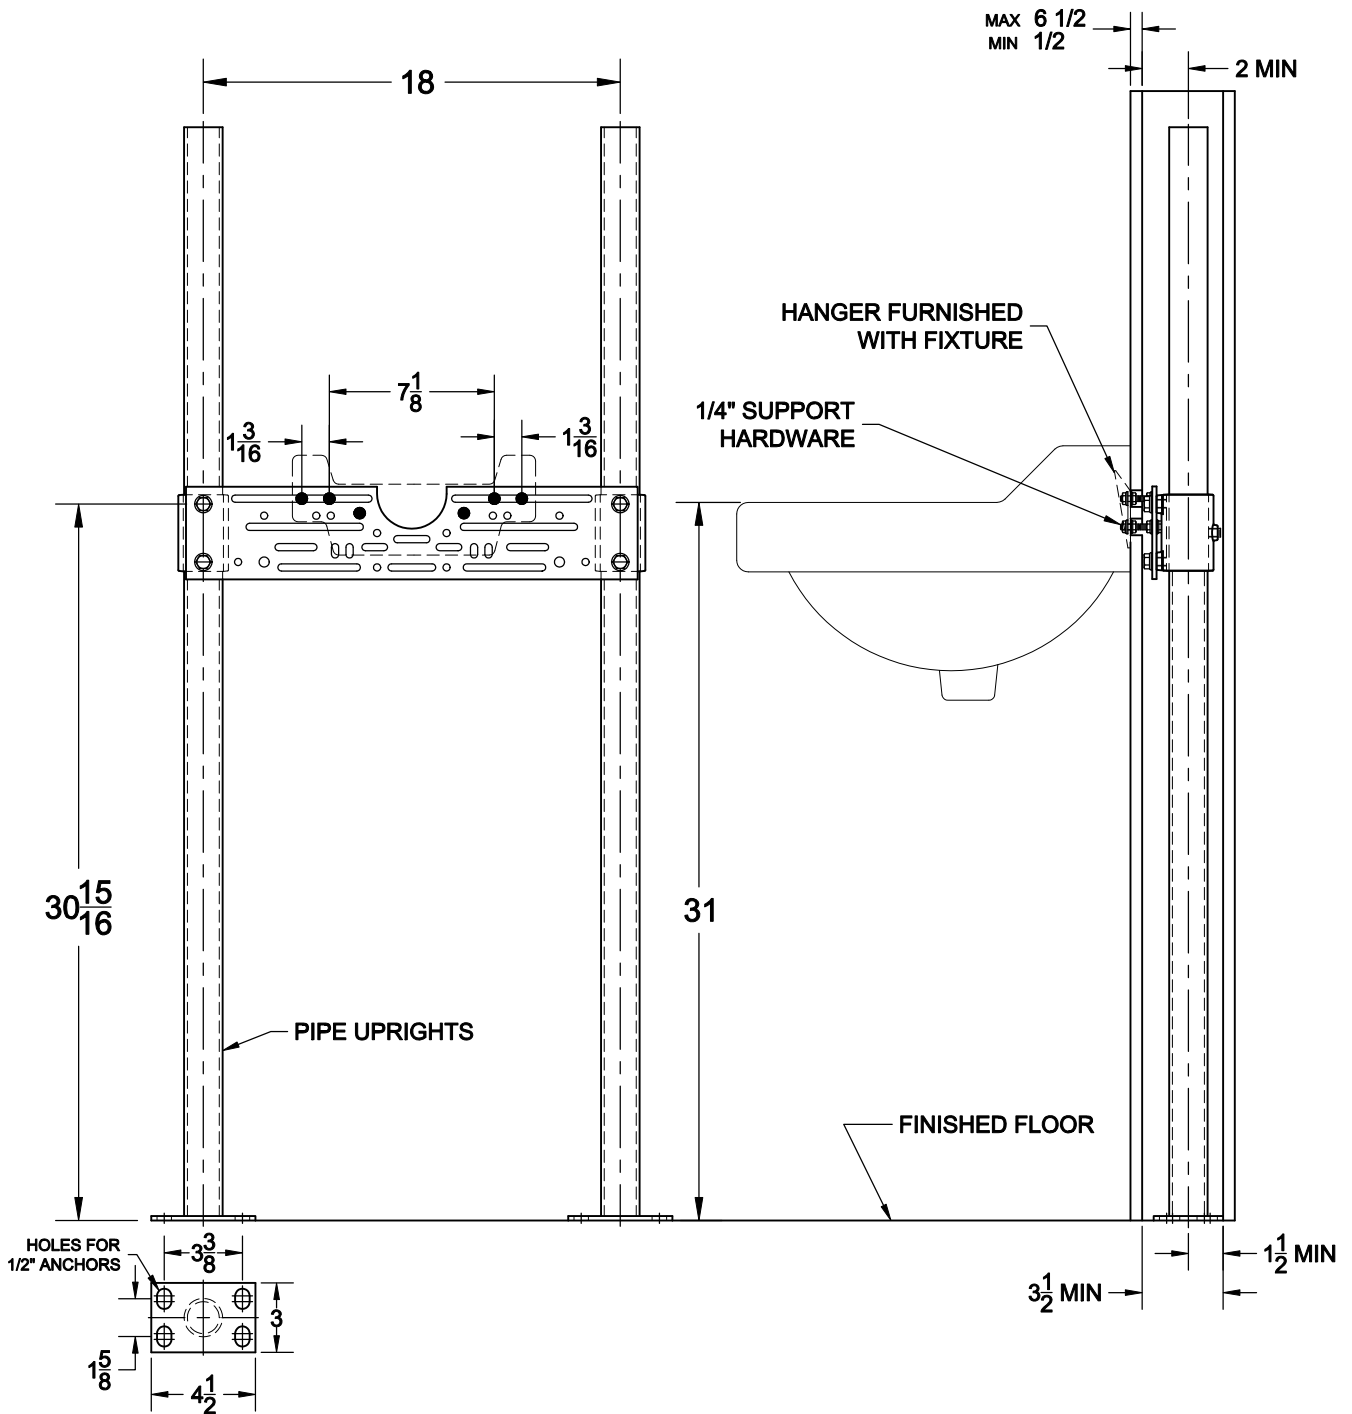

400 LAVATORY CARRIER

PENLYN 0373.027

UNIVERSAL HANGER PLATE CARRIER WITH PIPE UPRIGHTS,
WELDED BASE FEET, UPPER PLATE WITH HANGER SUPPORT
HARDWARE.

OPTIONS

Suffix	Description
--------	-------------

□ M36	RECTANGULAR STEEL UPRIGHTS
-------	----------------------------