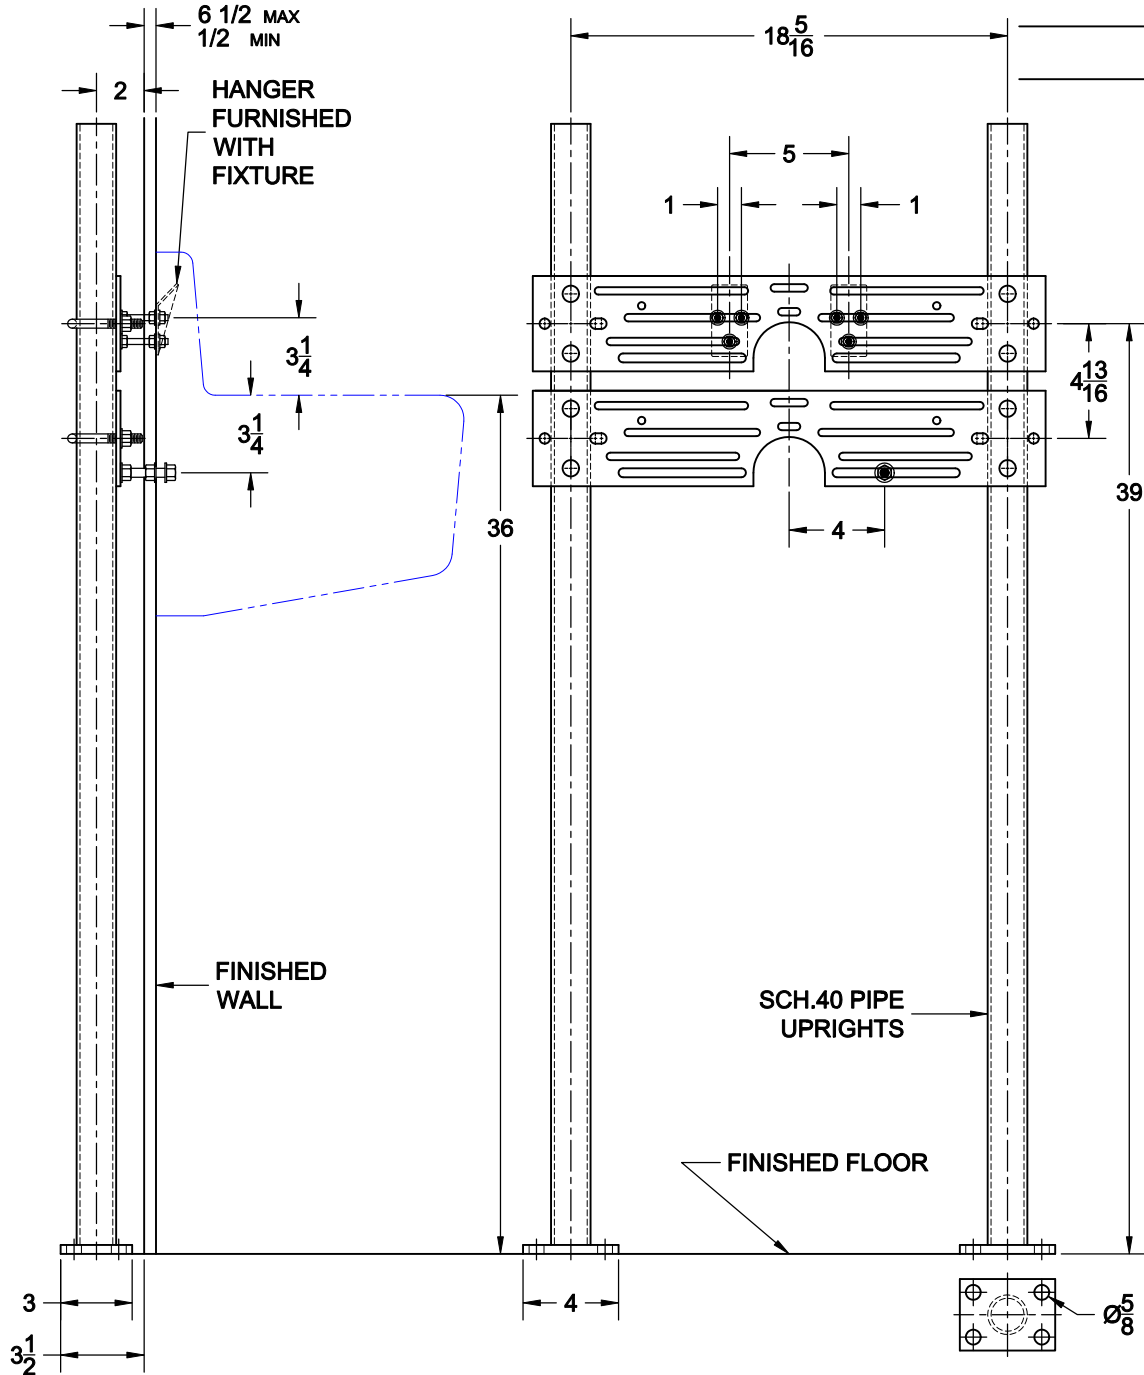

Universal Carrier

400-AM11

Universal hanger plate carrier with pipe uprights, welded base feet and support hardware.

FIXTURE

Manufacturer Kohler

Name Millbrook No. K-5264

Style Fountain

OPTIONS

Cat. No.	Type	Wt. Lbs.
<input type="checkbox"/> 400-AM11	Single	35.0

Suffix	Description
<input type="checkbox"/> M36	Rectangular Steel Uprights
<input type="checkbox"/>	

AutoCad.dwg