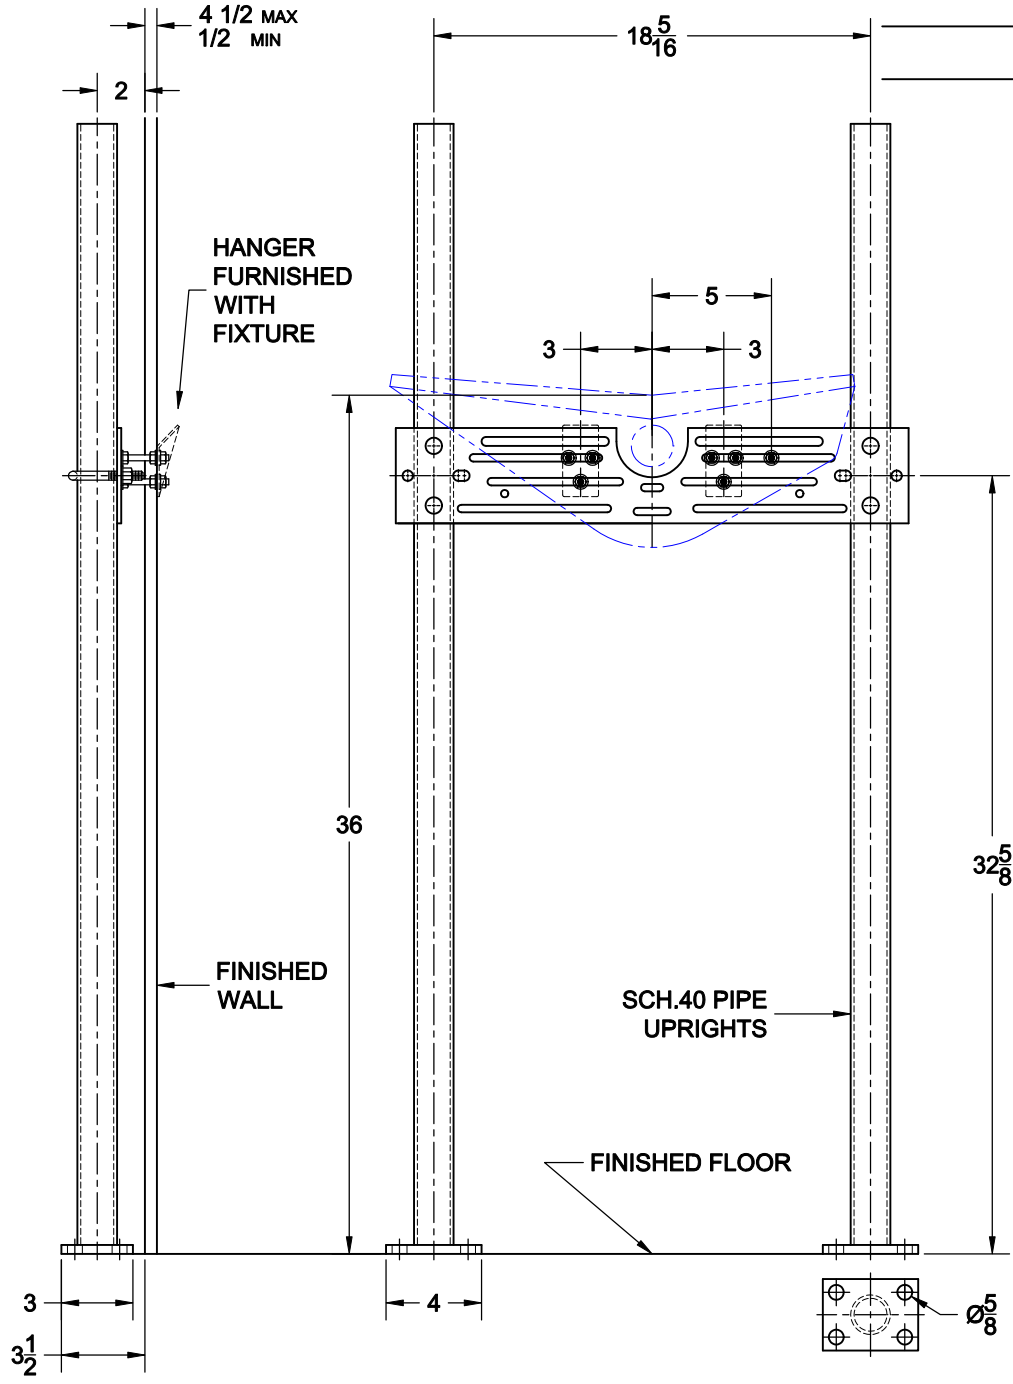

# Fountain Carrier

400

Universal hanger plate carrier with pipe uprights, welded base feet and support hardware.

FIXTURE

Manufacturer Kohler

Name Serra No. K-5250

Style Fountain

## OPTIONS

Cat. No.	Type	Wt. Lbs.
<input type="checkbox"/> 400	Single	30.0

Suffix	Description
<input type="checkbox"/> M36	Rectangular Steel Uprights
<input type="checkbox"/>	

AutoCad.dwg