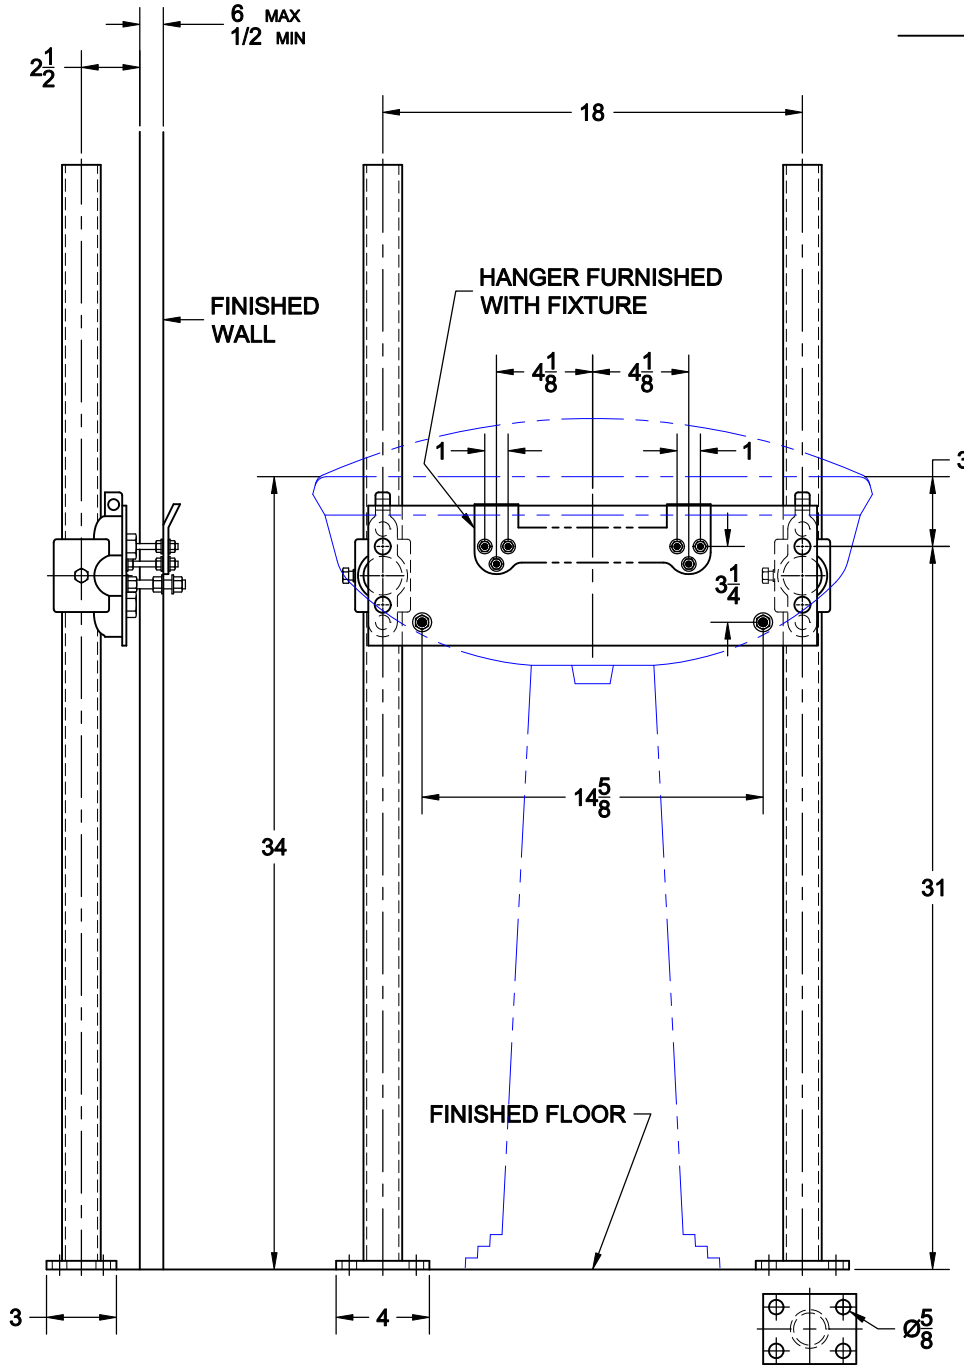

Lavatory Carrier

420

Hanger plate carrier with pipe uprights, welded base feet and fixture support hardware.

FIXTURE

Manufacturer Kohler

Name Portrait No. K-2221

Style Lavatory K-2221-1

K-2224

OPTIONS

Cat. No.	Type	Wt. Lbs.
<input type="checkbox"/> 420	Single	40.0

Suffix	Description
<input type="checkbox"/> M36	Rectangular Steel Uprights
<input type="checkbox"/>	

AutoCad.dwg