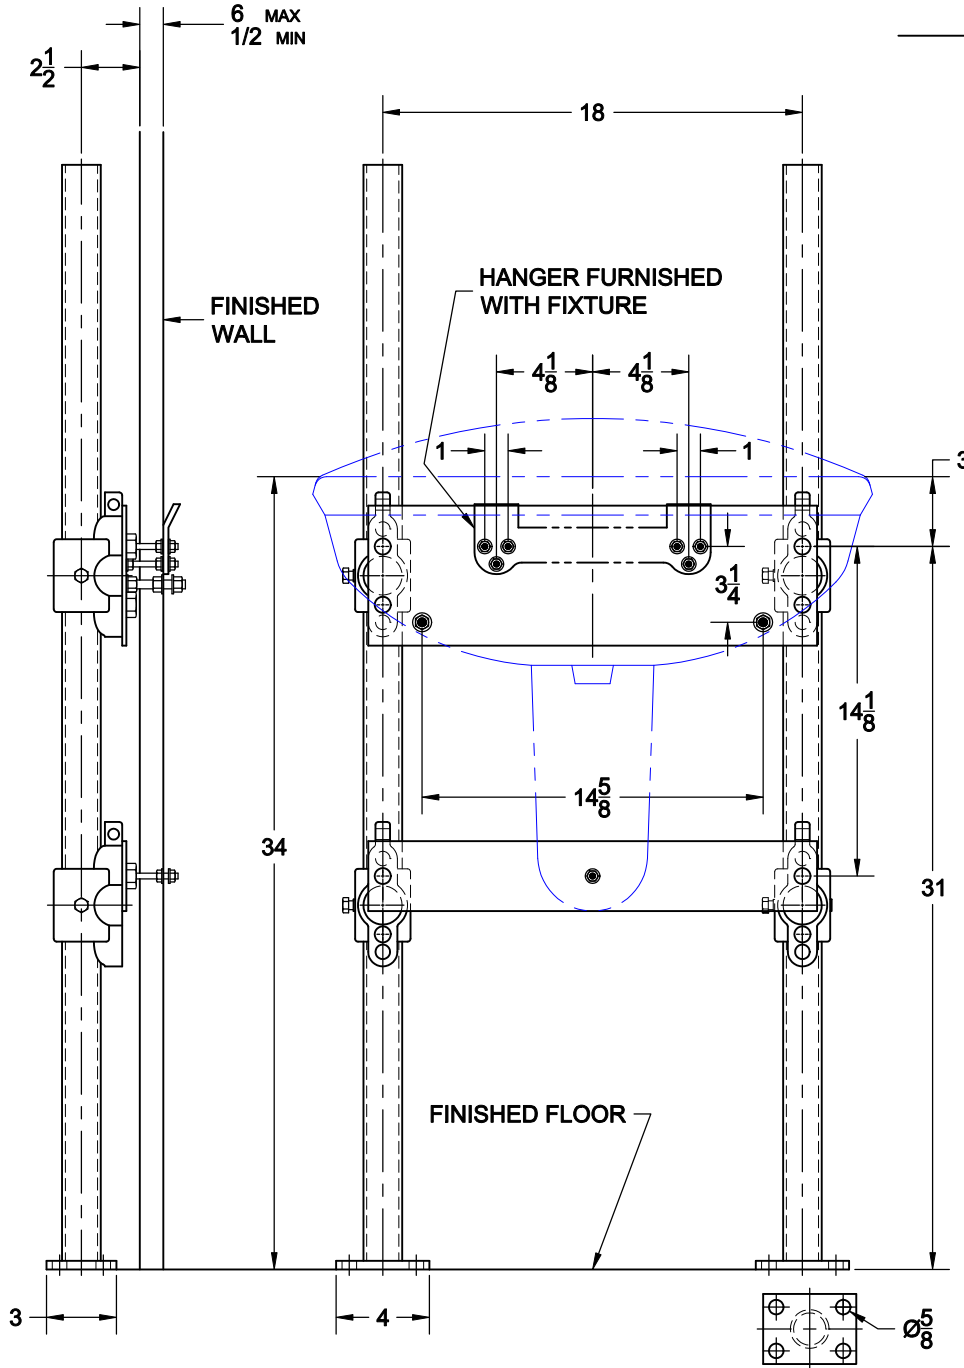

Lavatory Carrier

420-AM11

Hanger plate carrier with pipe uprights, welded base feet and lower plate with fixture support hardware.

FIXTURE

Manufacturer Kohler

Name Portrait No. K-2226

Style Lavatory K-2226-1

K-2228

OPTIONS

Cat. No.	Type	Wt. Lbs.
<input type="checkbox"/> 420-AM11	Single	50.0

Suffix	Description
<input type="checkbox"/> M36	Rectangular Steel Uprights
<input type="checkbox"/>	

AutoCad.dwg