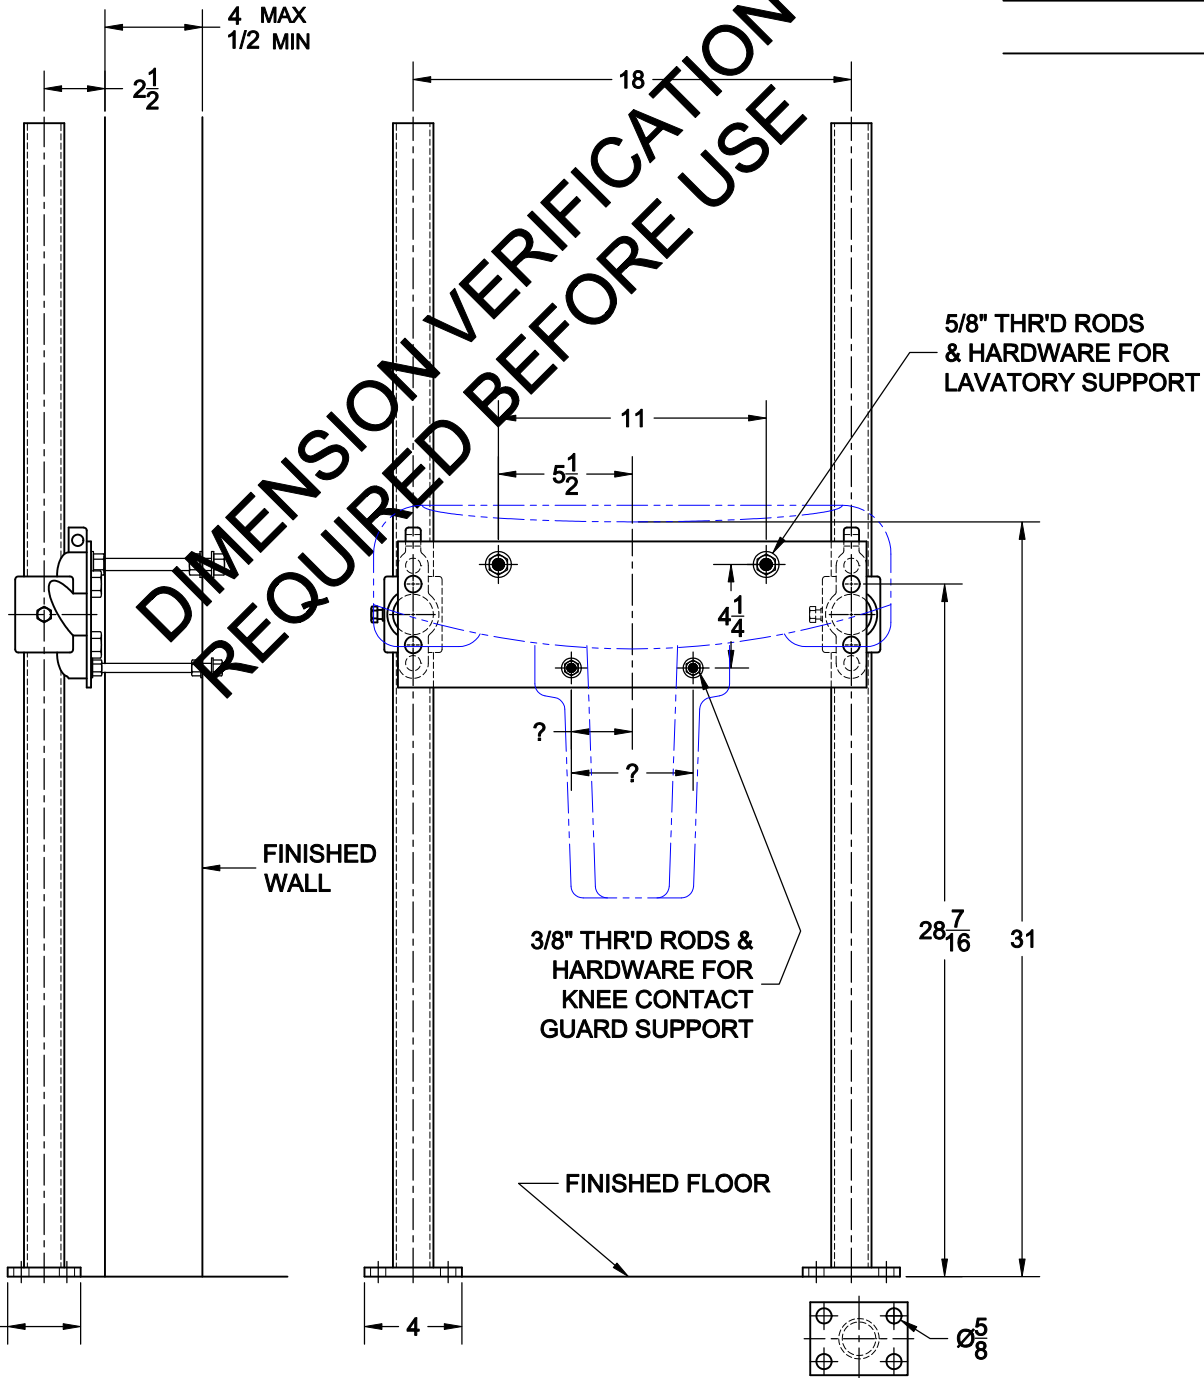

Lavatory Carrier

420

Hanger plate carrier with pipe uprights,
welded base feet and fixture support hardware.

FIXTURE

Manufacturer Kohler

Name Fleur No. K-2167-BA

Style Lavatory

DIMENSION VERIFICATION
REQUIRED BEFORE USE

OPTIONS

Cat. No.	Type	Wt. Lbs.
<input type="checkbox"/> 420	Single	40.0

Suffix	Description
<input type="checkbox"/> M36	Rectangular Steel Uprights
<input type="checkbox"/>	