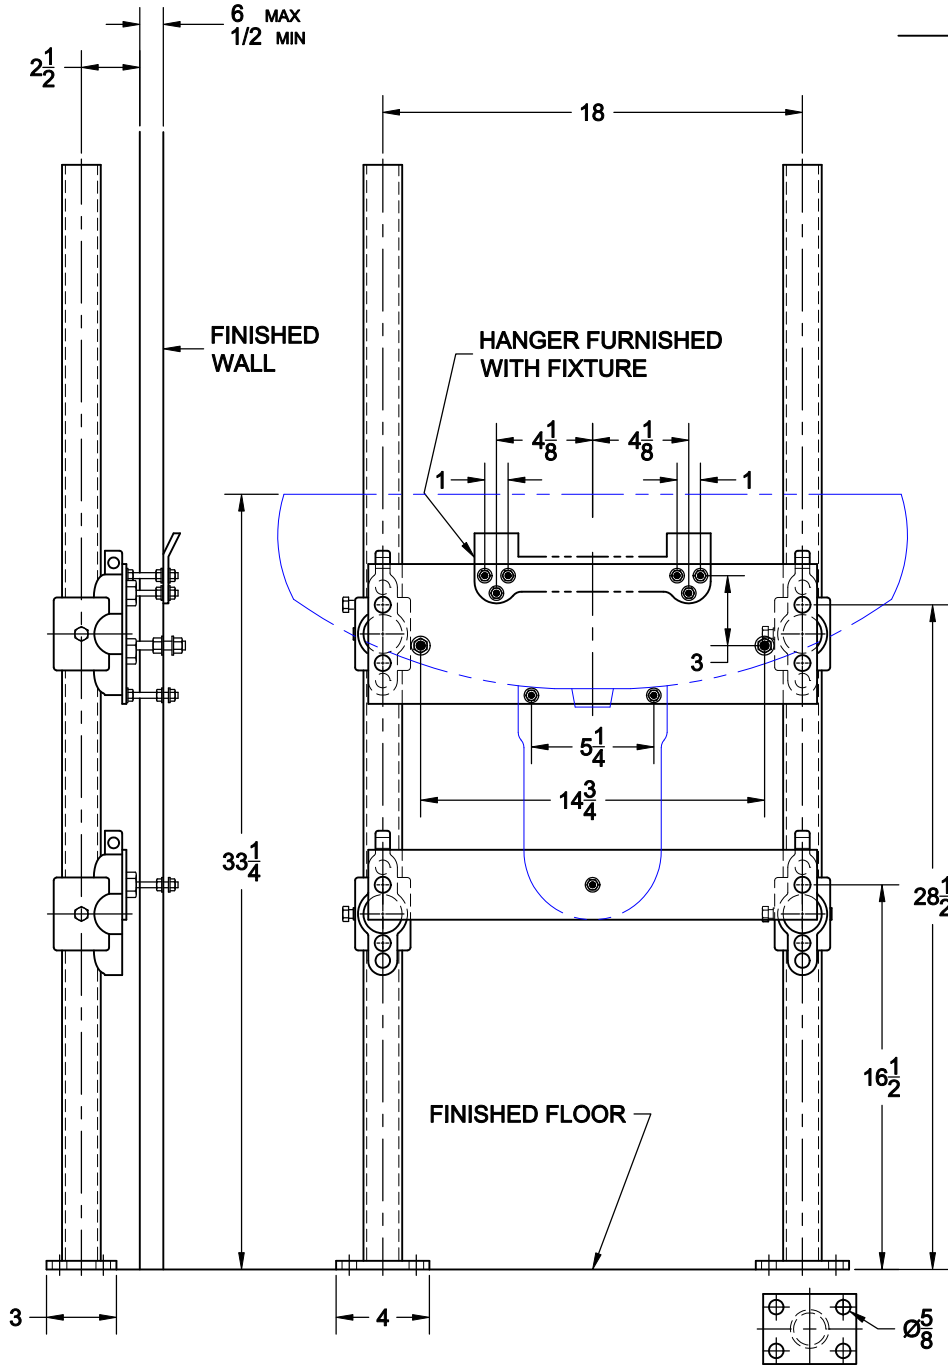

Lavatory Carrier

420

Hanger plate carrier with pipe uprights, welded base feet, lower plate and fixture support hardware.

FIXTURE

Manufacturer Kohler

Name Cabinet No. K-2153

Style Lavatory K-2153-1

K-2173

OPTIONS

Cat. No.	Type	Wt. Lbs.
<input type="checkbox"/> 420	Single	40.0

Suffix	Description
<input type="checkbox"/> M36	Rectangular Steel Uprights
<input type="checkbox"/>	

AutoCad.dwg