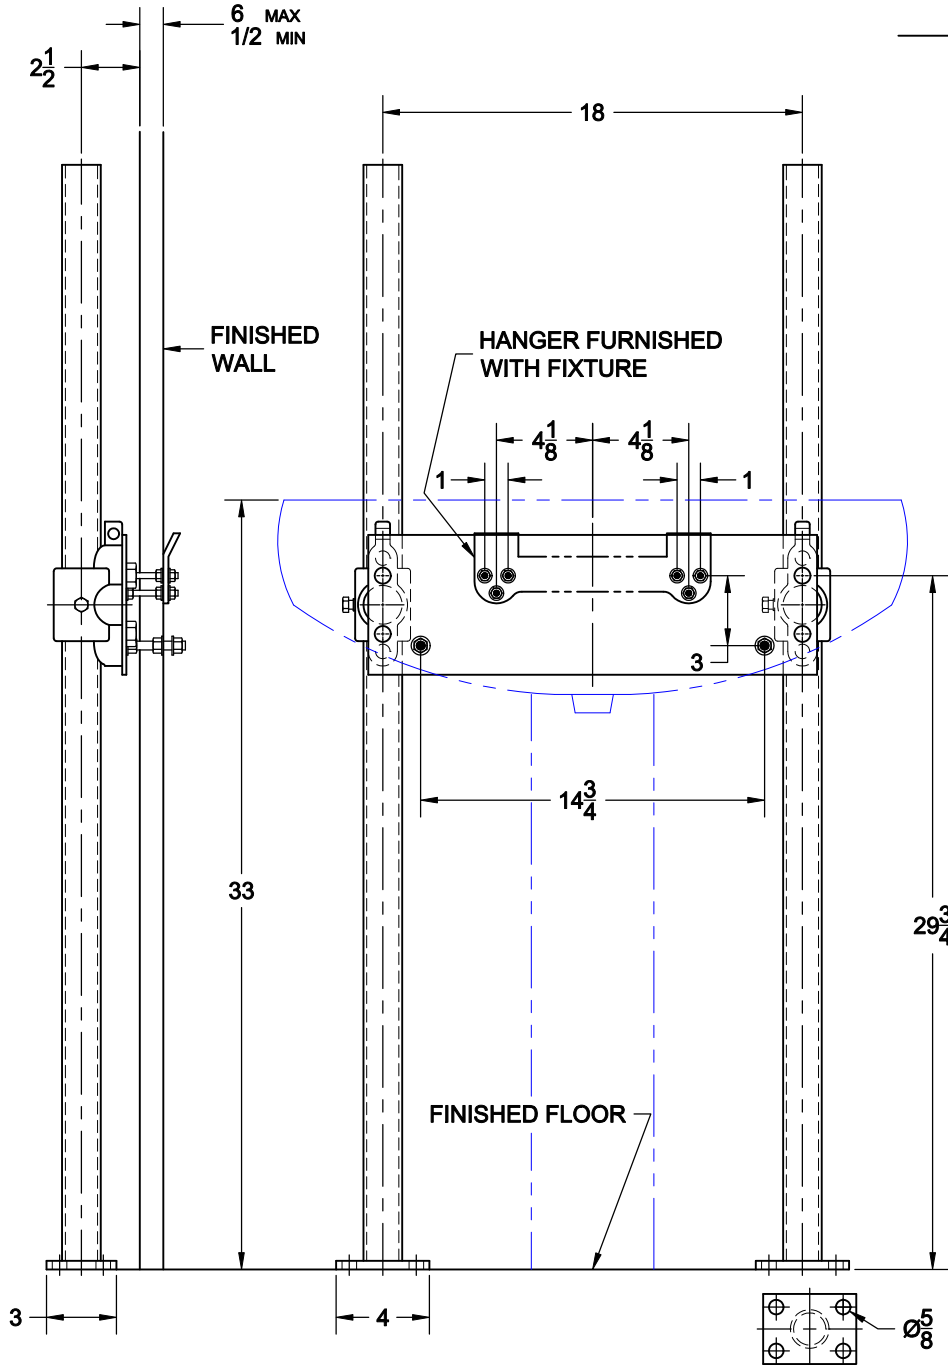

Lavatory Carrier

420

Hanger plate carrier with pipe uprights, welded base feet and fixture support hardware.

FIXTURE

Manufacturer Kohler

Name Cabinet No. K-2134

Style Lavatory K-2134-1

K-2149

OPTIONS

Cat. No.	Type	Wt. Lbs.
<input type="checkbox"/> 420	Single	40.0

Suffix	Description
<input type="checkbox"/> M36	Rectangular Steel Uprights
<input type="checkbox"/>	

AutoCad.dwg