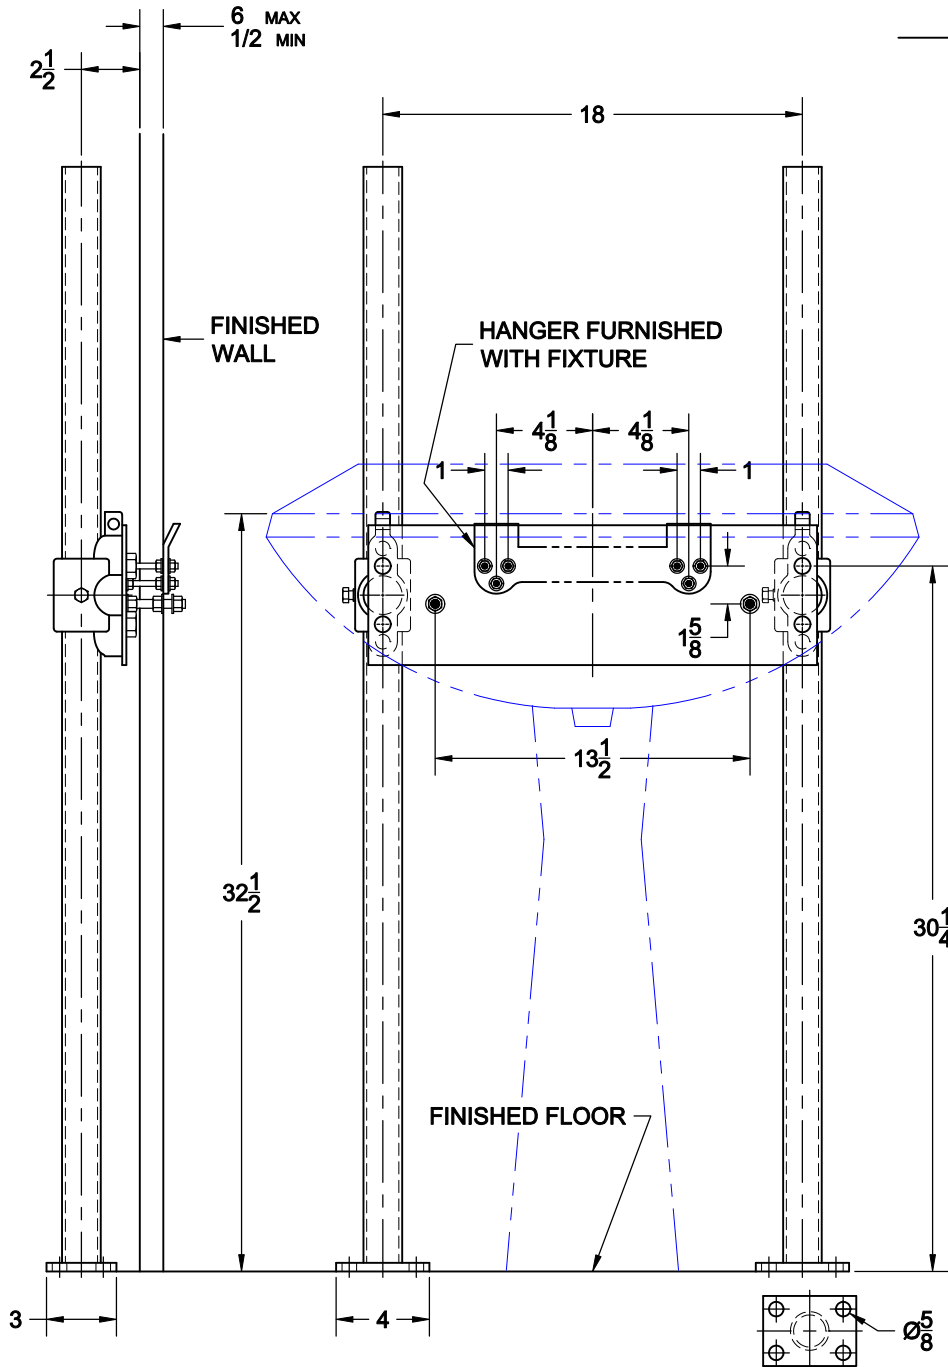

Lavatory Carrier

420

Hanger plate carrier with pipe uprights, welded base feet and fixture support hardware.

FIXTURE

Manufacturer Kohler

Name Chardonay No. K-2069

Style Lavatory K-2069-1

OPTIONS

Cat. No.	Type	Wt. Lbs.
<input type="checkbox"/> 420	Single	40.0

Suffix	Description
<input type="checkbox"/> M36	Rectangular Steel Uprights
<input type="checkbox"/>	

AutoCad.dwg