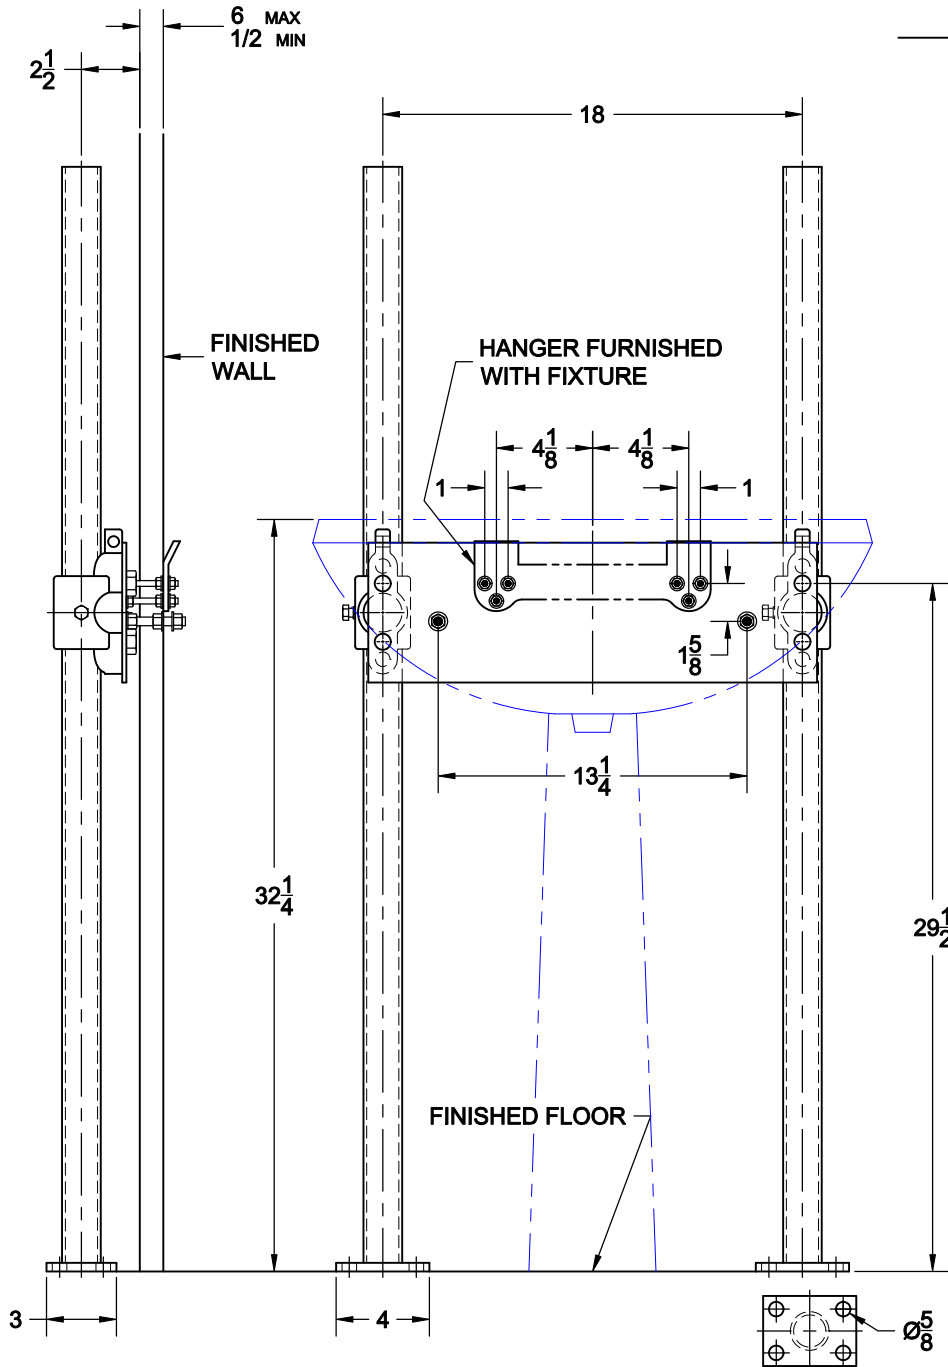

Lavatory Carrier

420

Hanger plate carrier with pipe uprights, welded base feet and fixture support hardware.

FIXTURE

Manufacturer Kohler

Name Chablis No. K-2071

Style Lavatory K-2081

K-2081-1

OPTIONS

Cat. No.	Type	Wt. Lbs.
<input type="checkbox"/> 420	Single	40.0

Suffix	Description
<input type="checkbox"/> M36	Rectangular Steel Uprights
<input type="checkbox"/>	

AutoCad.dwg