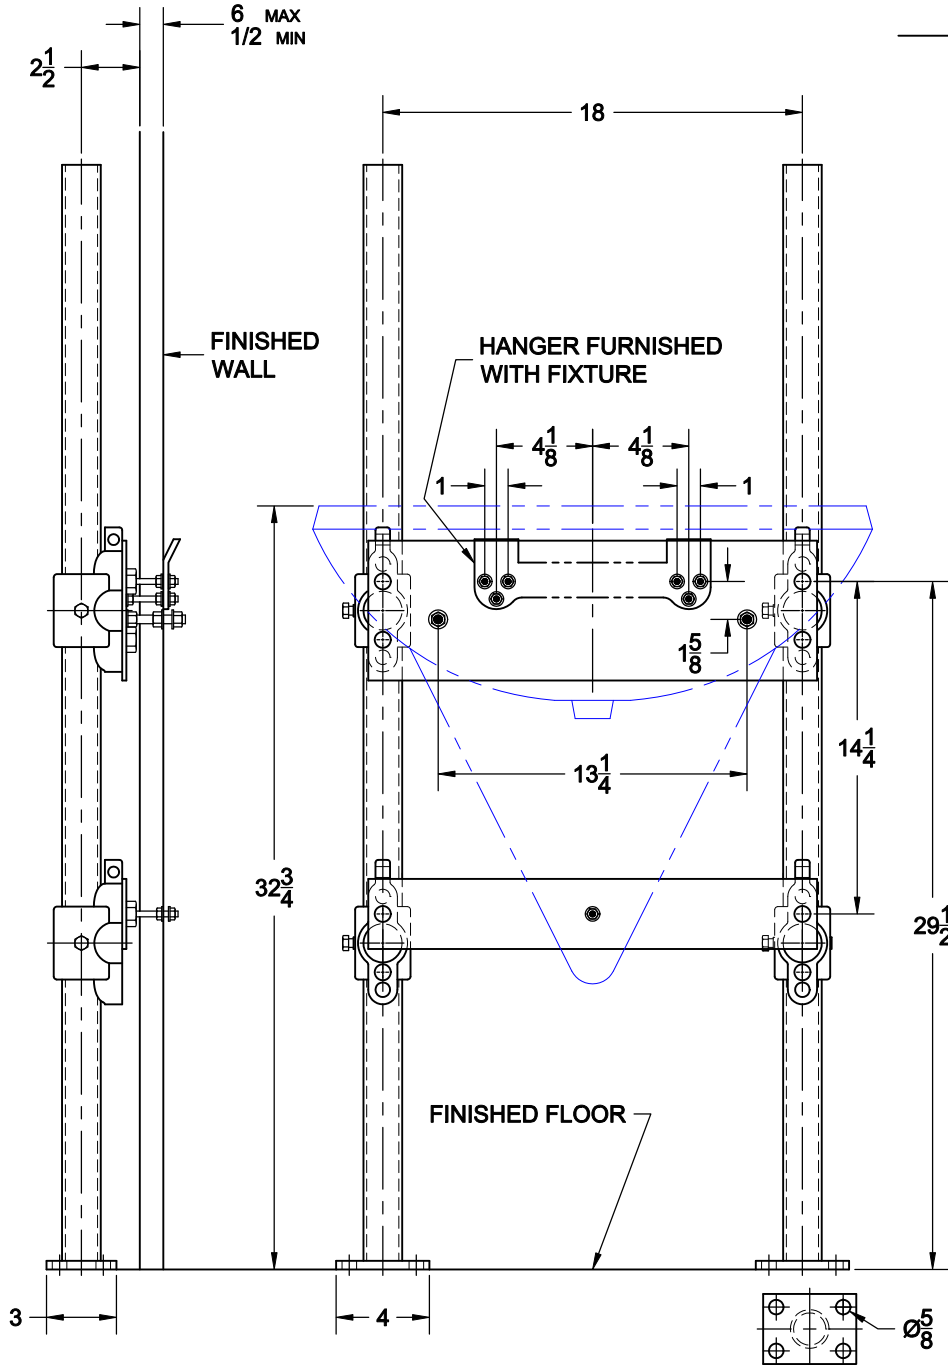

Lavatory Carrier

420-AM11

Hanger plate carrier with pipe uprights, welded base feet and lower plate with fixture support hardware.

FIXTURE

Manufacturer Kohler

Name Chablis No. K-2074

Style Lavatory K-2083

K-2083-1

OPTIONS

Cat. No.	Type	Wt. Lbs.
<input type="checkbox"/> 420-AM11	Single	50.0

Suffix	Description
<input type="checkbox"/> M36	Rectangular Steel Uprights
<input type="checkbox"/>	

AutoCad.dwg