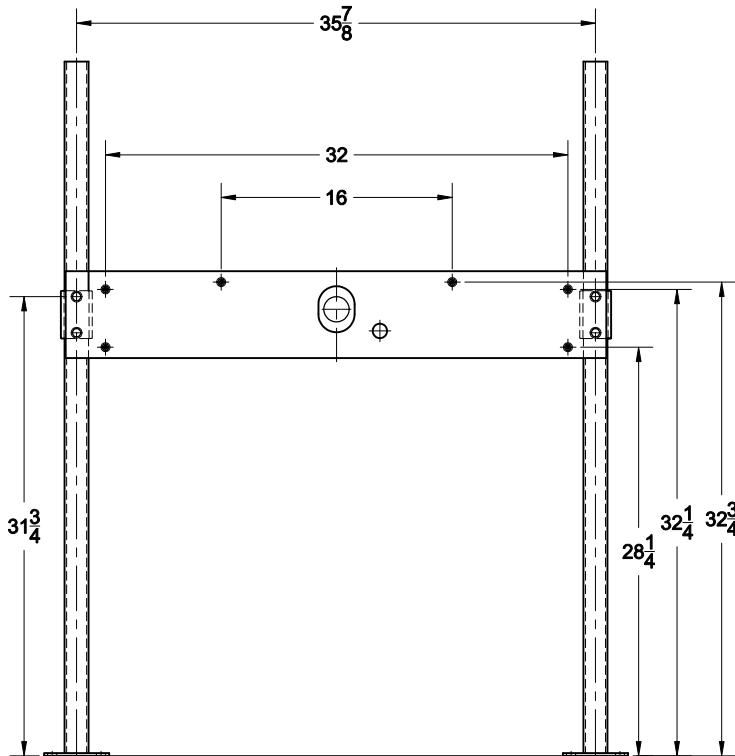

Scrub Sink Carrier

630

Floor mount carrier with pipe uprights, welded base feet, fixture support and hanger support hardware.

FIXTURE

Manufacturer Halsey Taylor

Name Marblyte No. 7120

Style Drinking Fountain 7120 FR

NOTE: ALL DIMENSIONS FOR THIS CARRIER MUST BE VERIFIED WITH THE FIXTURE MANUFACTURER - SLOAN DOES NOT PROVIDE HANGER LOCATIONS. WADE DIVISION / TYLER PIPE DOES NOT ACCEPT ANY RESPONSIBILITY FOR INACCURACIES IN THIS DRAWING.

OPTIONS

Cat. No.	Type	Wt. Lbs.
<input type="checkbox"/> 634	Single	106.0

Suffix	Description
<input type="checkbox"/> M36	SQUARE STEEL UPRIGHTS

AutoCad.dwg