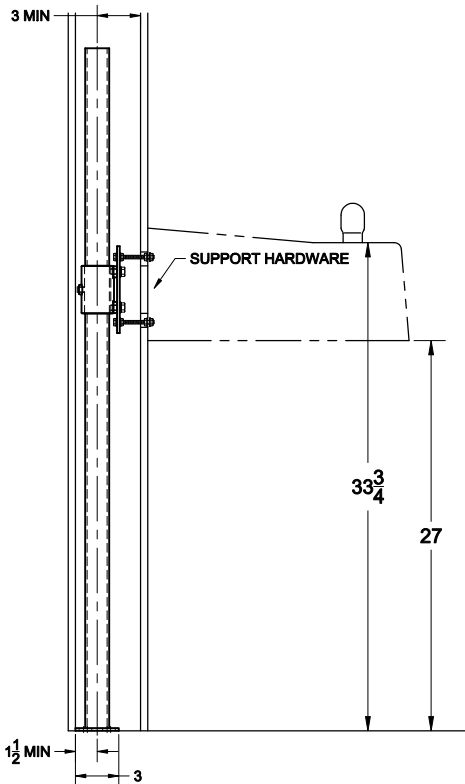

Scrub Sink Carrier

630

Floor mount carrier with pipe uprights, welded base feet, fixture support and hanger support hardware.

FIXTURE

Manufacturer Halsey Taylor

Name Marblyte No. 7120

Style Drinking Fountain 7120 FR

NOTE: ALL DIMENSIONS FOR THIS CARRIER MUST BE VERIFIED WITH THE FIXTURE MANUFACTURER - SLOAN DOES NOT PROVIDE HANGER LOCATIONS. WADE DIVISION / TYLER PIPE DOES NOT ACCEPT ANY RESPONSIBILITY FOR INACCURACIES IN THIS DRAWING.