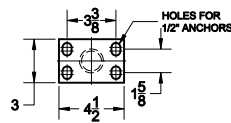

630

Floor mount carrier with pipe uprights, welded base feet, fixture support and hanger support hardware.