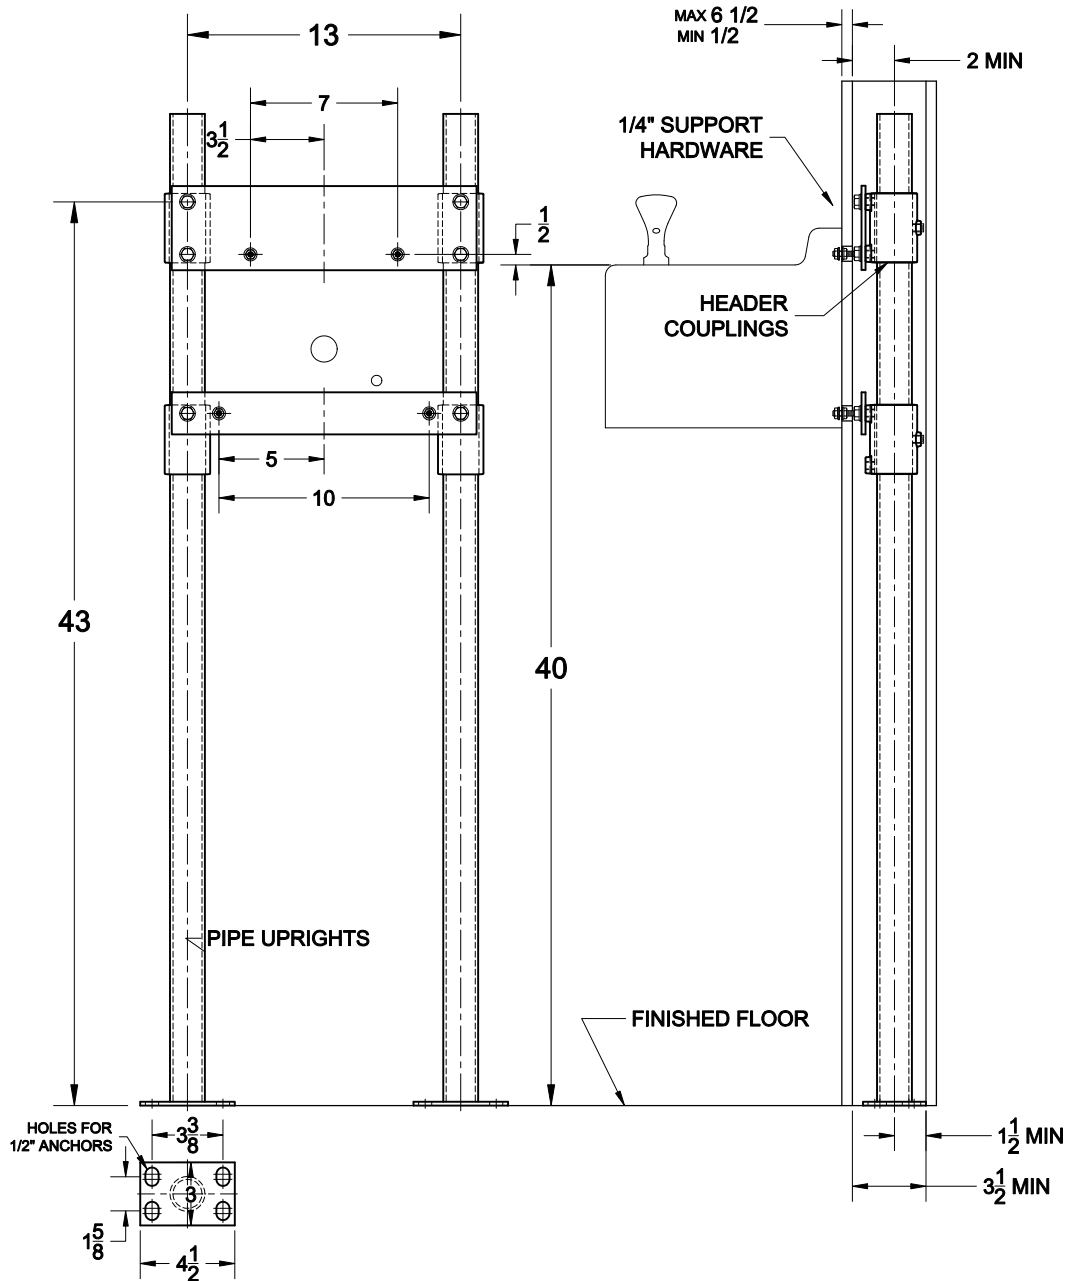

Water Cooler Carrier

420-AM11

Hanger plate water cooler carrier with pipe uprights, welded base feet and support hardware.

FIXTURE

Manufacturer Elkay

Name Water Cooler No. 5905

Style Face Mounted 5905AC

OPTIONS

Cat. No.	Type	Wt. Lbs.	Suffix	Description
<input type="checkbox"/> 420-AM11	Single	82.0	<input type="checkbox"/> M36	Rectangular Steel Uprights

AutoCad.dwg