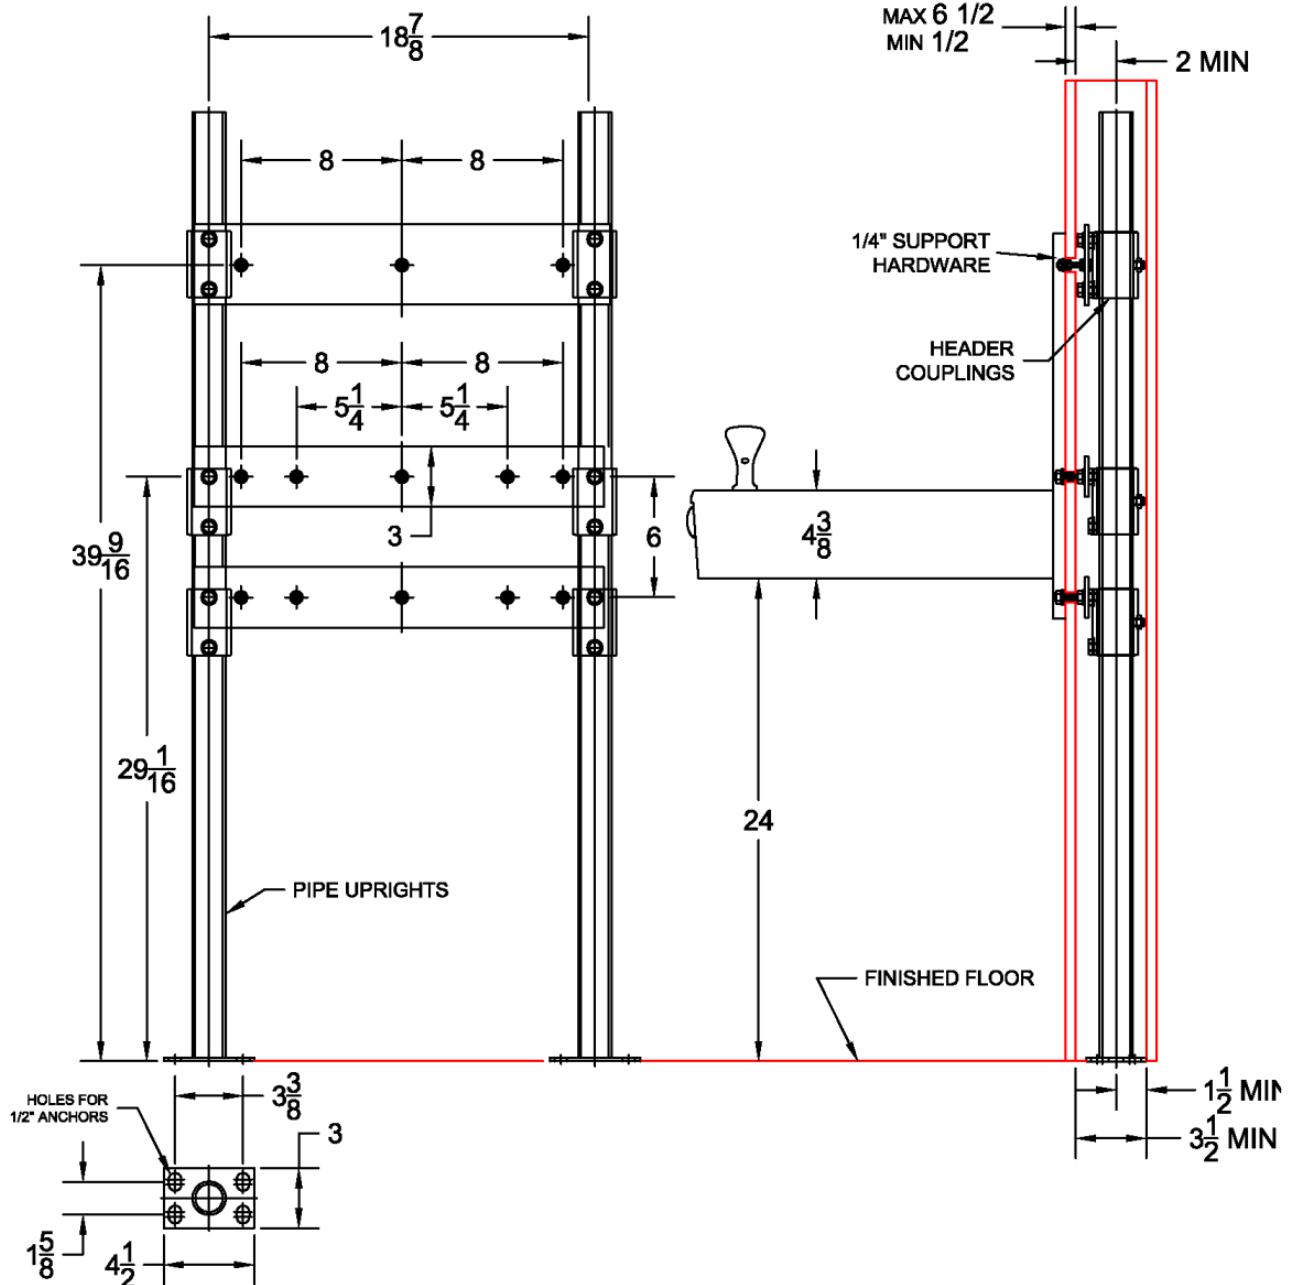

403-BFS Water Cooler Carrier (Support Plate Style)

Regularly Furnished: Single water cooler fixture support with painted cast iron header couplings, round tubular steel uprights, 7 gauge support plates, zinc plated support hardware and welded base feet.
 ASME Type I Water Cooler Carrier Load Rating = 200 Lb

Elkay
ECDFPW314C
ECDFPWVR314C

Model	Plate Package			Support Kit			Round Uprights		
	Qty	Part No.	UPC	Qty	Part No.	UPC	Qty	Part No.	UPC
403	1	WP481-U9A	481001	3	WP400-2R	544180	2	PU-1F	227410
	2	WP481-U9B	481002						