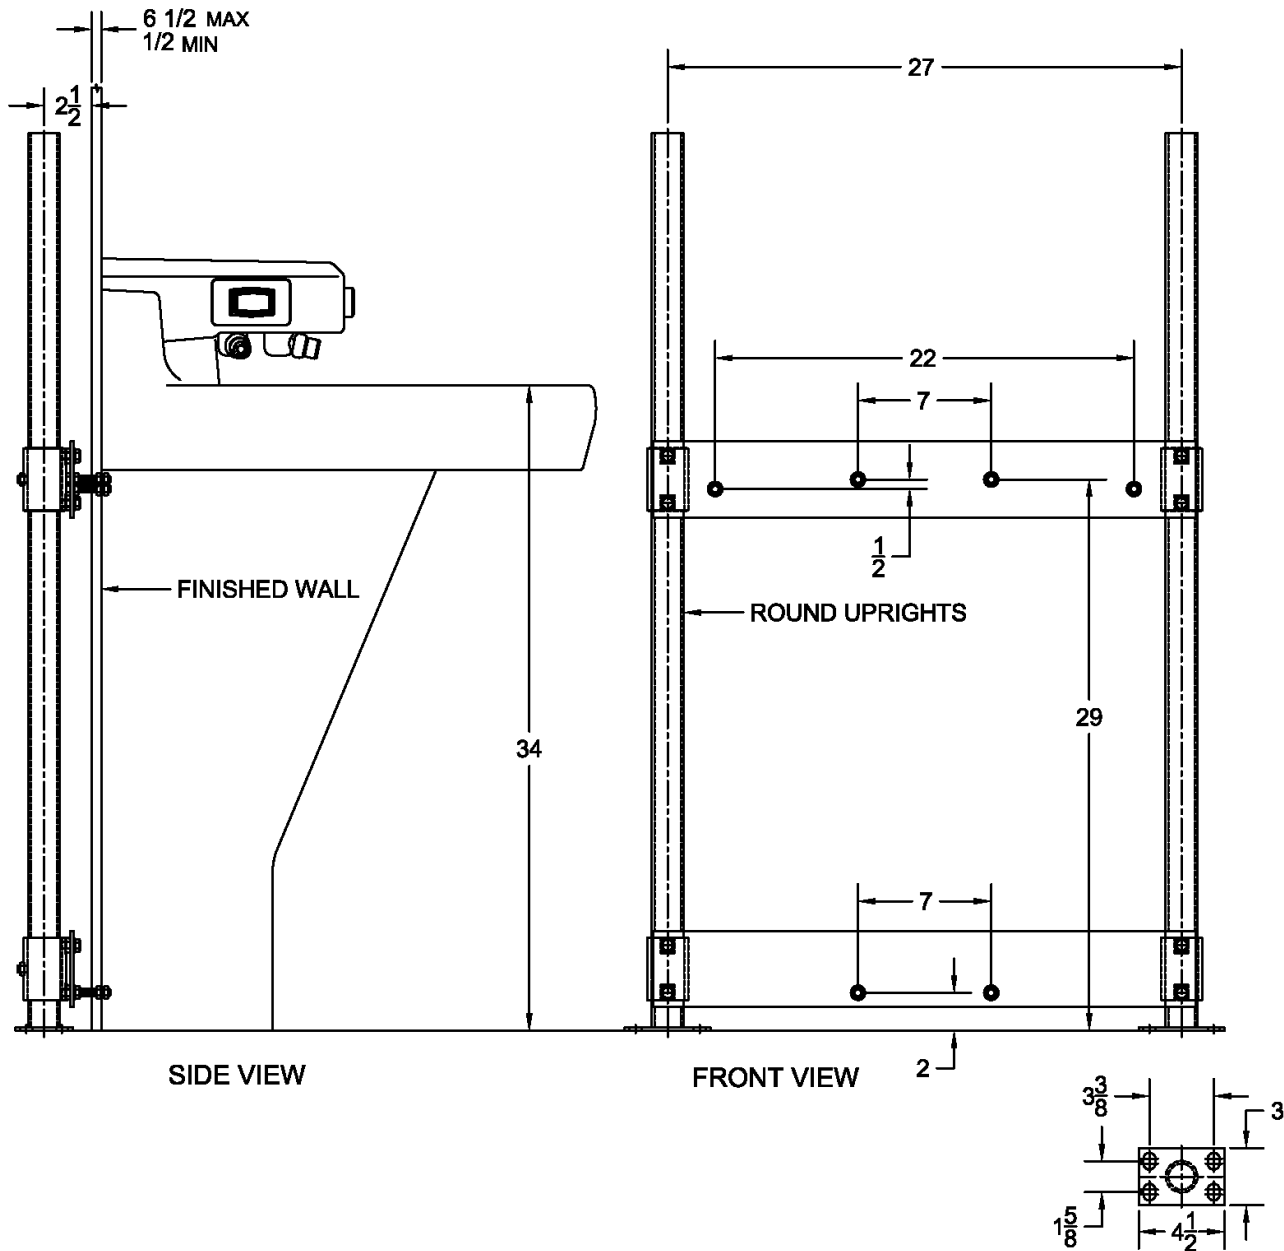

## 630 Lavatory Carrier (Support Plate Style)

Regularly Furnished: Single Lavatory fixture support with painted cast iron header couplings, round tubular steel uprights, 7 gauge support plates, zinc plated support hardware and welded base feet.  
ASME Type II Sink Carrier Load Rating = 100 Lb

**Acorn Terrazzo  
3604**

Model	Plate Package			Support Kit			Round Uprights		
	Qty	Part No.	UPC	Qty	Part No.	UPC	Qty	Part No.	UPC
630	1	WP627-H5A	627001	2	WP400-2R	544180	2	PU-1F	227410
	1	WP627-H5B	627002						