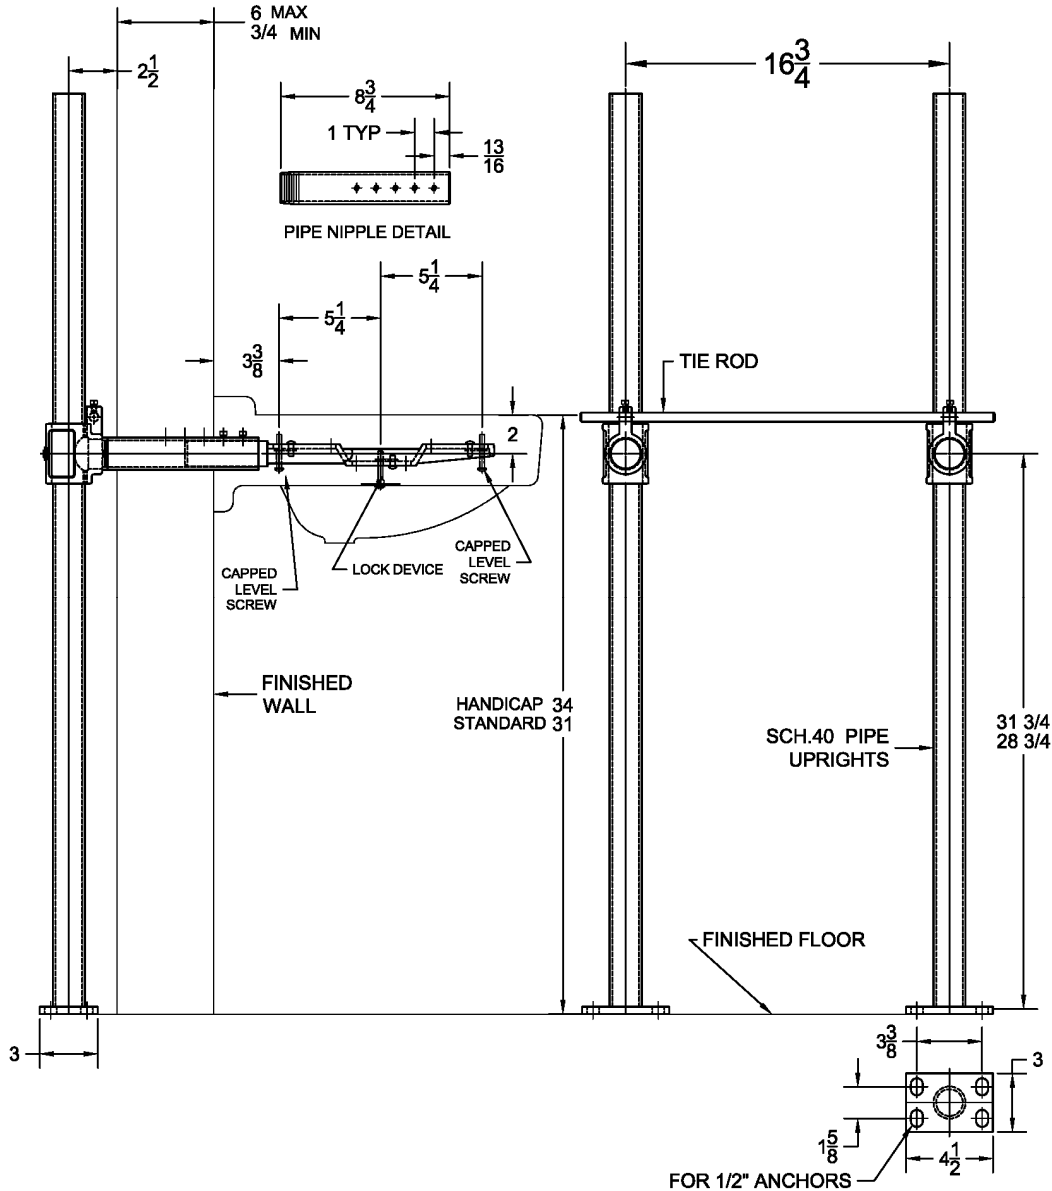

520-07 Lavatory Carrier (Concealed Arms)

Regularly Furnished: Single lavatory fixture support with painted cast iron header couplings, round tubular steel uprights, cast iron concealed arms, zinc plated support hardware and welded base feet.

ASME Type II Lavatory Carrier Load Rating = 250 Lb.

Sloan
Wall Mount Lavatory SS-3006 & SS-3106

Uprights	UPC	Model	Arm Package			Support Kit (8 3/4" Pipe Nipples)			Uprights		
			Qty	Part No.	UPC	Qty	Part No.	UPC	Qty	Part No.	UPC
Round	331599	520-07	1	WP520-07	234302	1	WP520-2R-PN875	544180	2	PU-2F	227434
Square	331610	520-07-M36	1	WP520-07	234302	1	WP520-2S-PN875	544449	2	PU-22-36	428829