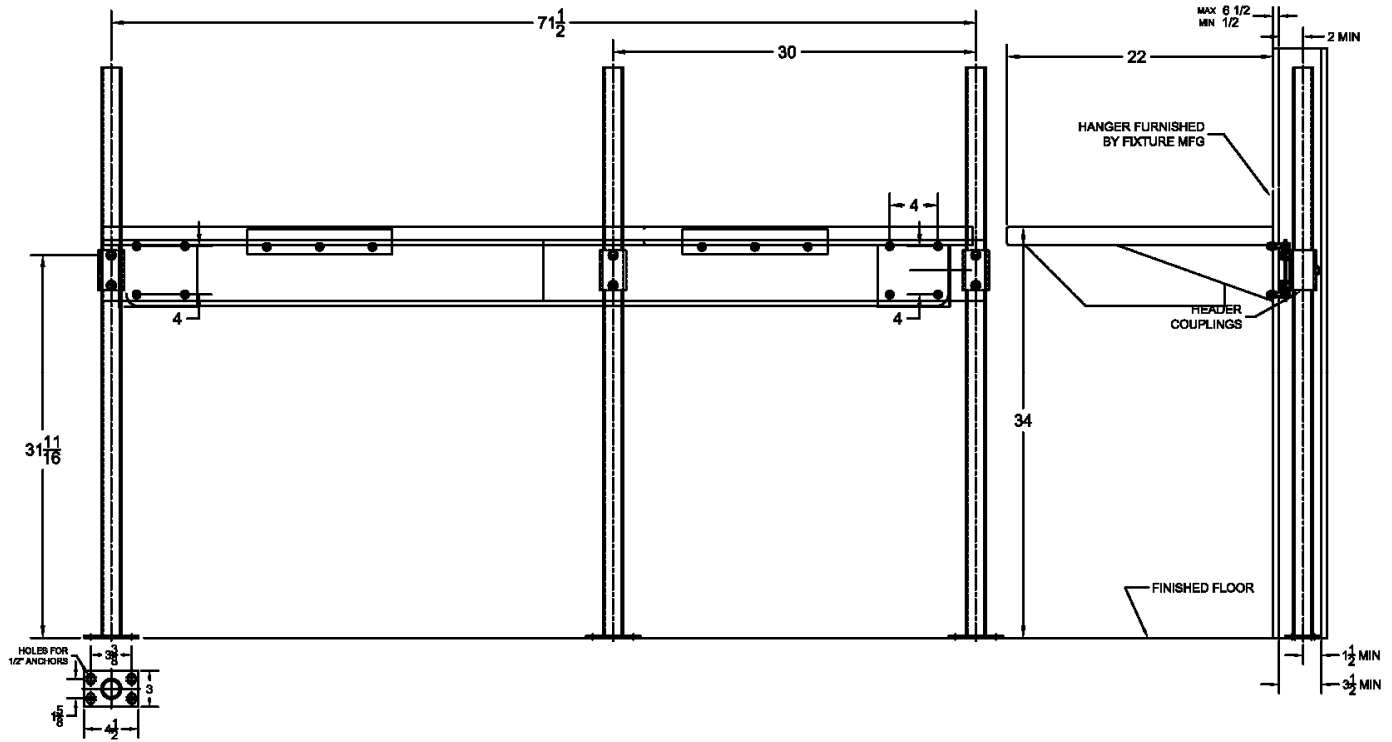

## 633 Lavatory Carrier (Support Plate Style)

Just JM-ADA-7222-S-CP

Regularly Furnished: Single Lavatory fixture support with painted cast iron header couplings, round tubular steel uprights, 7 gauge support plate, zinc plated support hardware and welded base feet.  
ASME Type II Sink Carrier Load Rating

UPC Number	Model	Plate Package			Support Kit			Round Uprights		
		Qty	Part No.	UPC	Qty	Part No.	UPC	Qty	Part No.	UPC
633641	630-M29	1	WP641-H6	641630	1	WP400-3R	544050	3	PU-1F	227410
635641	630-M29-M36	1	WP641-H6	641630	1	WP400-3S	544098	3	PU-22-47	406419