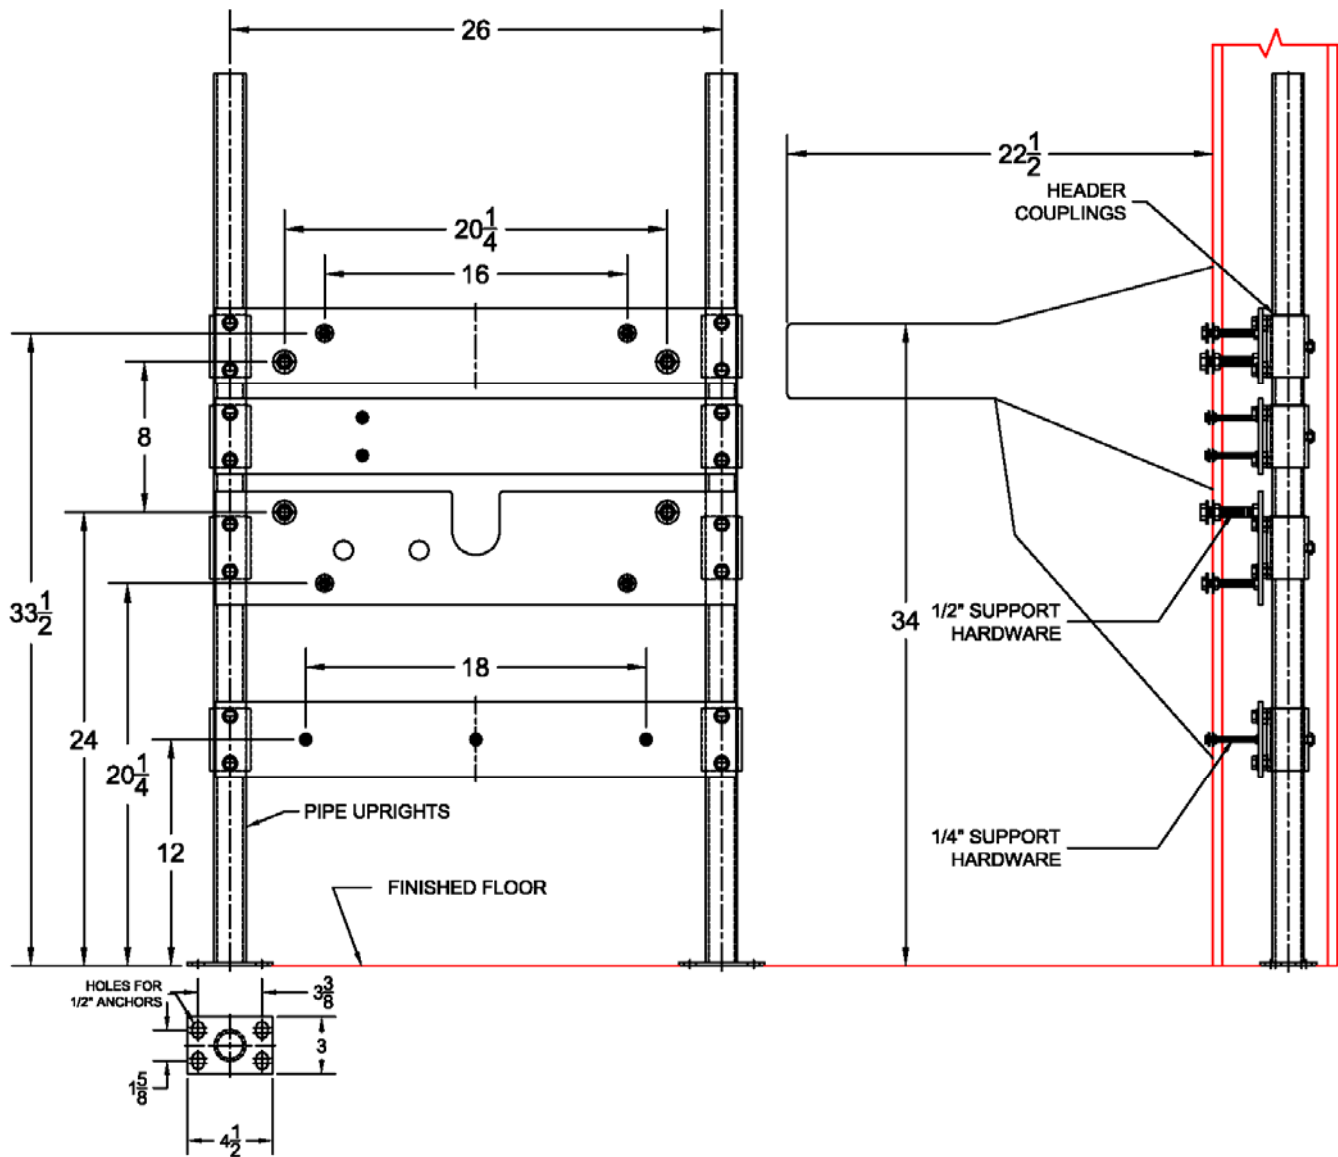

405 Lavatory Carrier (Support Plate Style)

Regularly Furnished: Single lavatory fixture support with painted cast iron header couplings, round tubular steel uprights, 7 gauge support plate, zinc plated support hardware and welded base feet.
 ASME Type III Lavatory Carrier Load Rating = 200 Lb.

Whitehall WH3740BAR

Model	UPC	Plate Package			Support Kit			Round Uprights		
		Qty	Part No.	UPC	Qty	Part No.	UPC	Qty	Part No.	UPC
405	411270	1	WP454-U11A	454002	4	WP400-2R	544180	2	PU-1F	227410
		1	WP454-U11B	454003						
		1	WP454-U11C	454005						
		1	WP454-U11D	454006						