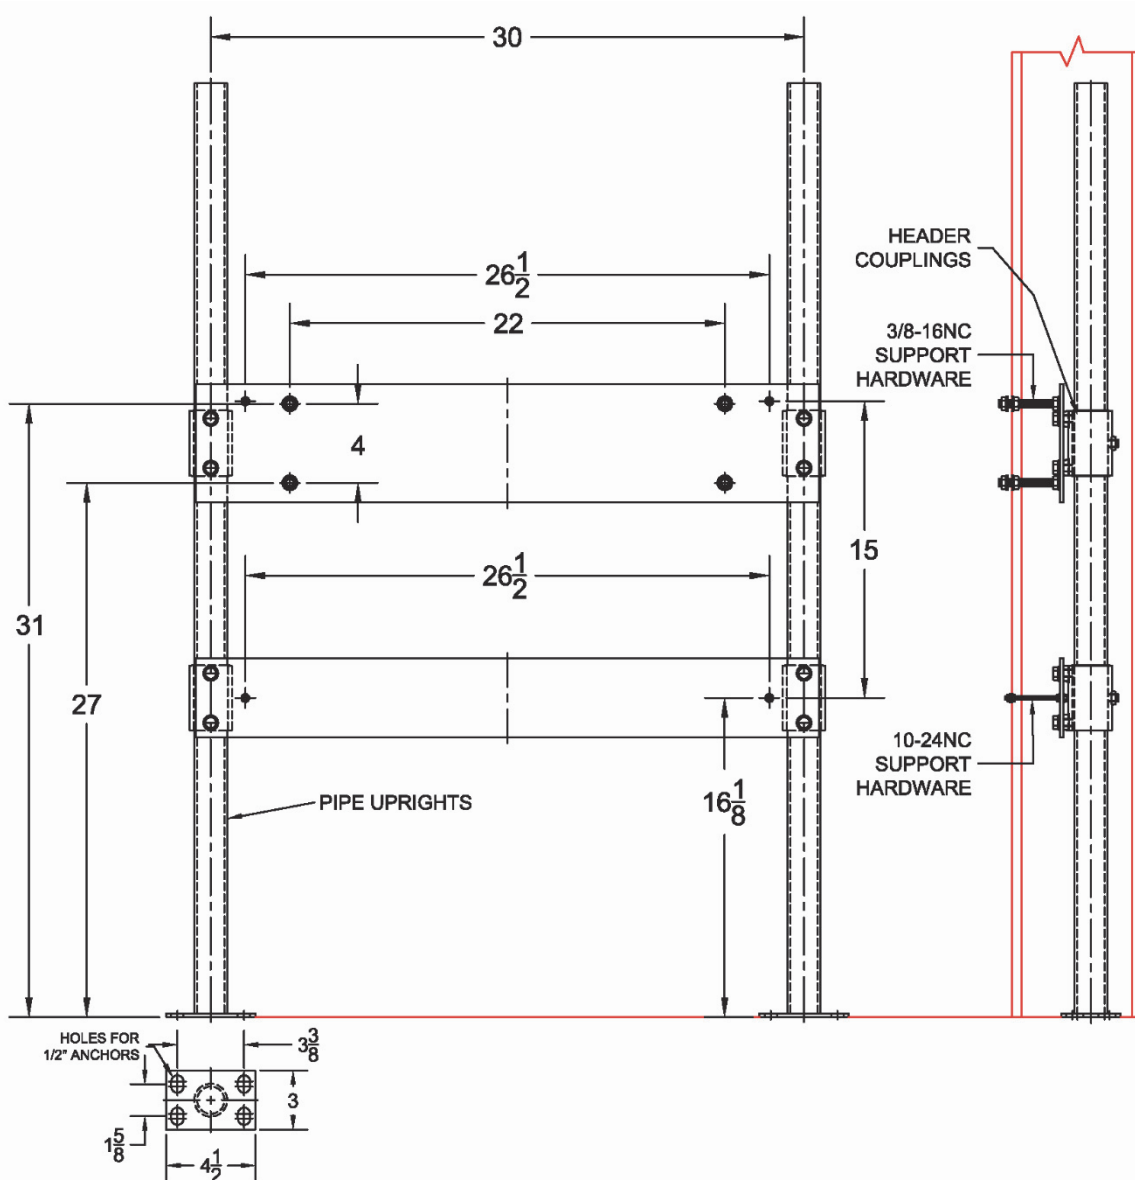

630-AM11 Lavatory Carrier (Support Plate Style)

Regularly Furnished: Single Lavatory fixture support with painted cast iron header couplings, round tubular steel uprights, 7 gauge support plates, zinc plated support hardware and welded base feet.
ASME Type II Sink Carrier Load Rating

UPC Number	Model	Plate Package			Support Kit			Round Uprights		
		Qty	Part No.	UPC	Qty	Part No.	UPC	Qty	Part No.	UPC
630621	630-AM11	1	WP621-H6A	621001	2	WP400-2R	544043	2	PU-1F	227410
		1	WP621-H6B	621002						