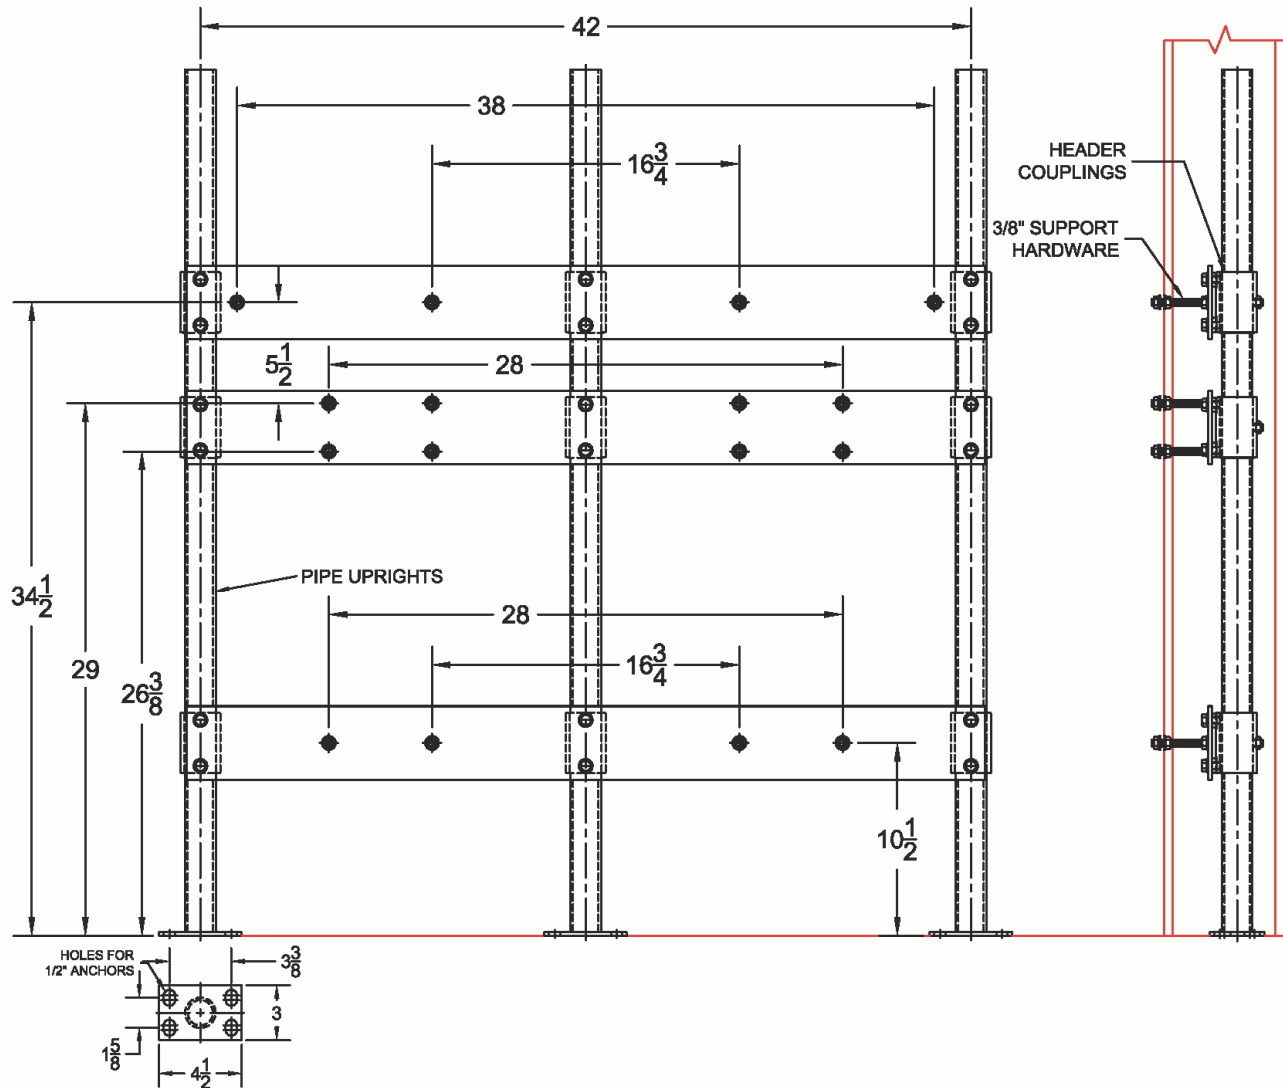

Acorn 3772

633-AM12 Lavatory Carrier (Support Plate Style)

Regularly Furnished: Single Lavatory fixture support with painted cast iron header couplings, round tubular steel uprights, 7 gauge support plates, zinc plated support hardware and welded base feet.
ASME Type II Sink Carrier Load Rating

UPC Number	Model	Plate Package			Support Kit			Round Uprights		
		Qty	Part No.	UPC	Qty	Part No.	UPC	Qty	Part No.	UPC
633620	633-AM12	1	WP620-H6A	620001	3	WP400-3R	544050	4	PU-1F	227410
		1	WP620-H6B	620002						
		1	WP620-H6C	620003						