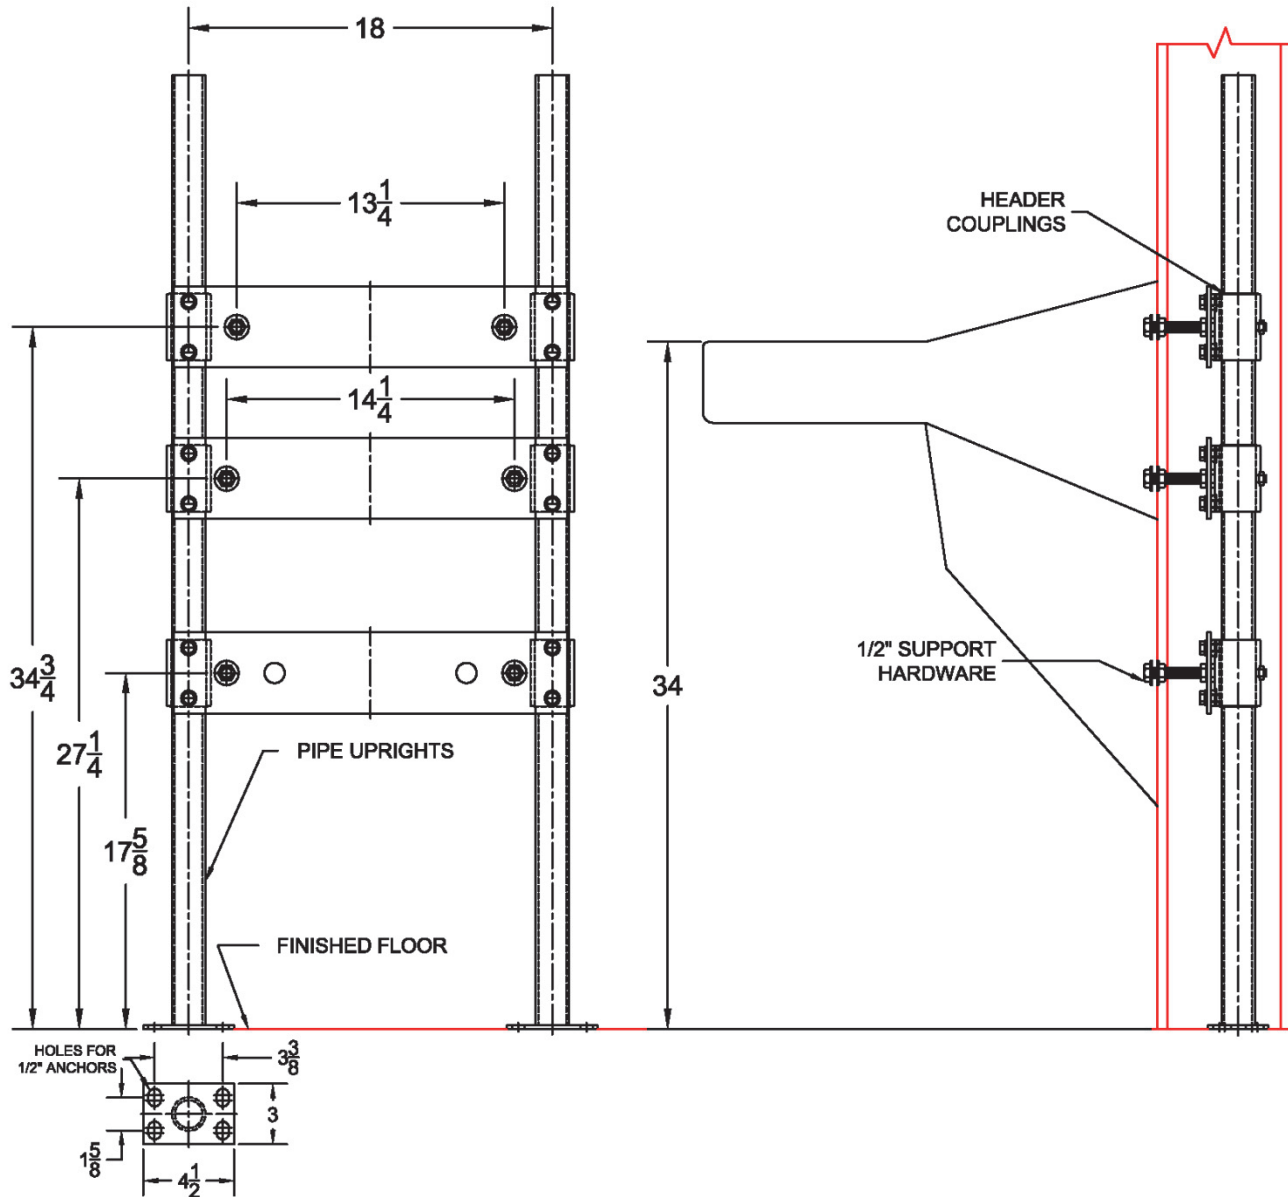

405 Lavatory Carrier (Support Plate Style)

Regularly Furnished: Single lavatory fixture support with painted cast iron header couplings, round tubular steel uprights, 7 gauge support plates, zinc plated support hardware and welded base feet.

ASME Type IV Sink Carrier Load Rating = 300 Lb

**WHITEHALL
WH3775**

UPC	Model	Plate Package			Support Kit			Round Uprights		
		Qty	Part No.	UPC	Qty	Part No.	UPC	Qty	Part No.	UPC
458405	405	1	WP458-U11A	405458	3	WP400-2R	544043	2	PU-1F	227410
		2	WP458-U11B	406458						
458406	405-M36	1	WP458-U11A	405458	3	WP400-2S	544081	2	PU-22-47	406419
		2	WP458-U11B	406458						