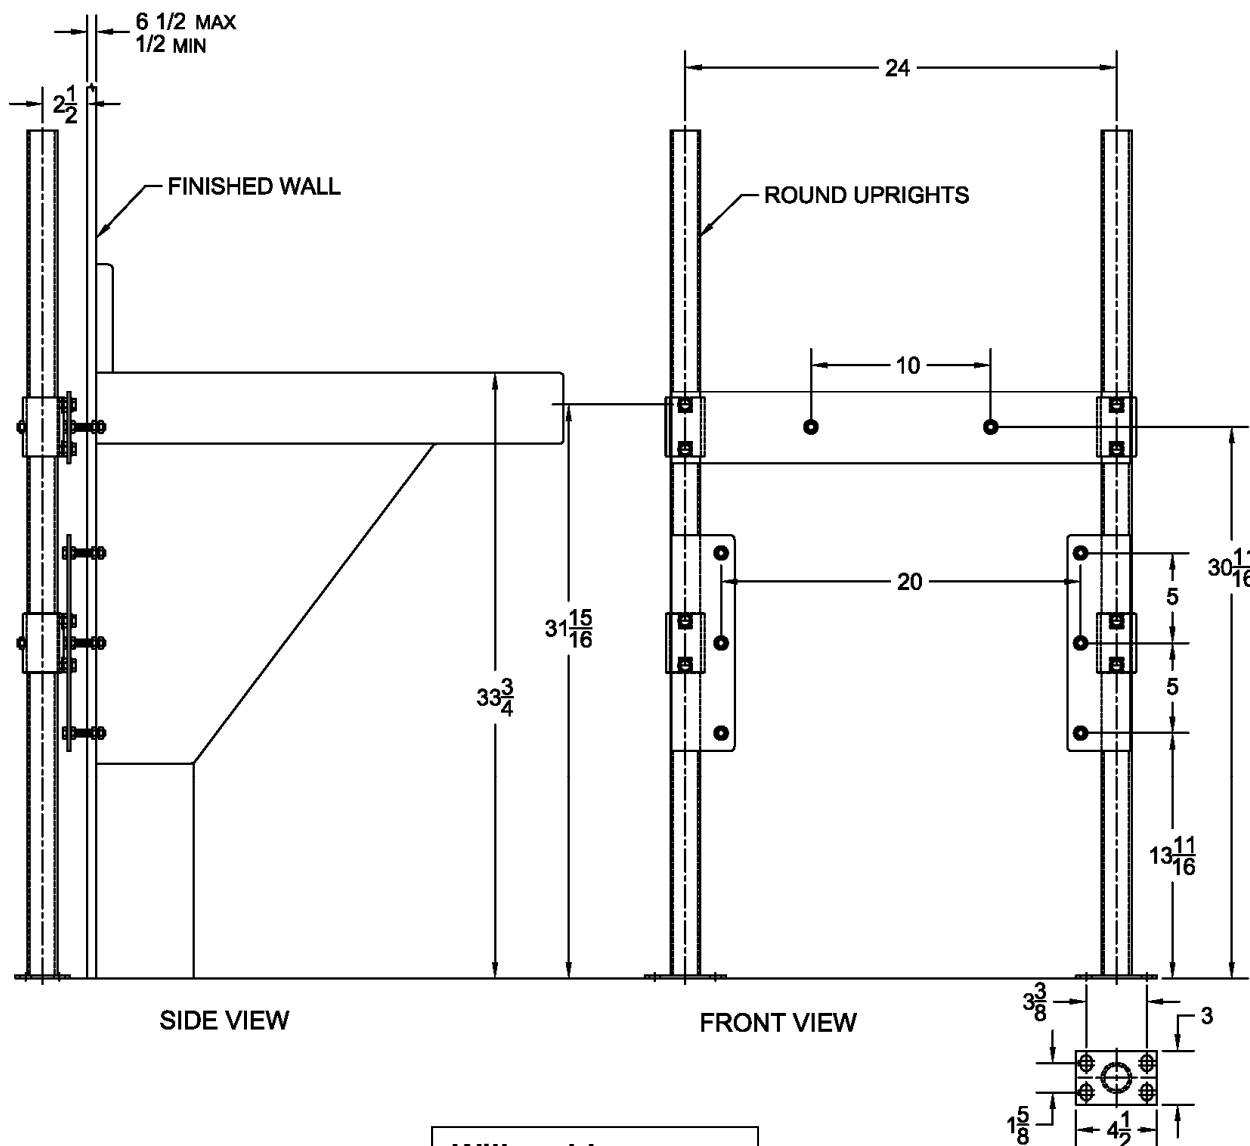

405 Water Cooler Carrier (Support Plate Style)

Regularly Furnished: Single water lavatory fixture support with painted cast iron header couplings, round tubular steel uprights, 7 gauge support plates, zinc plated support hardware and welded base feet.
 ASME Type III Lavatory Carrier Load Rating = 200 Lb

**Willoughby
 BHS-3123**

Model	Plate Package			Support Kit			Round Uprights		
	Qty	Part No.	UPC	Qty	Part No.	UPC	Qty	Part No.	UPC
405	1	WP459-U11A	453001	4	WP400-2R	544180	2	PU-1F	227410
	1	WP459-U11B	453003						