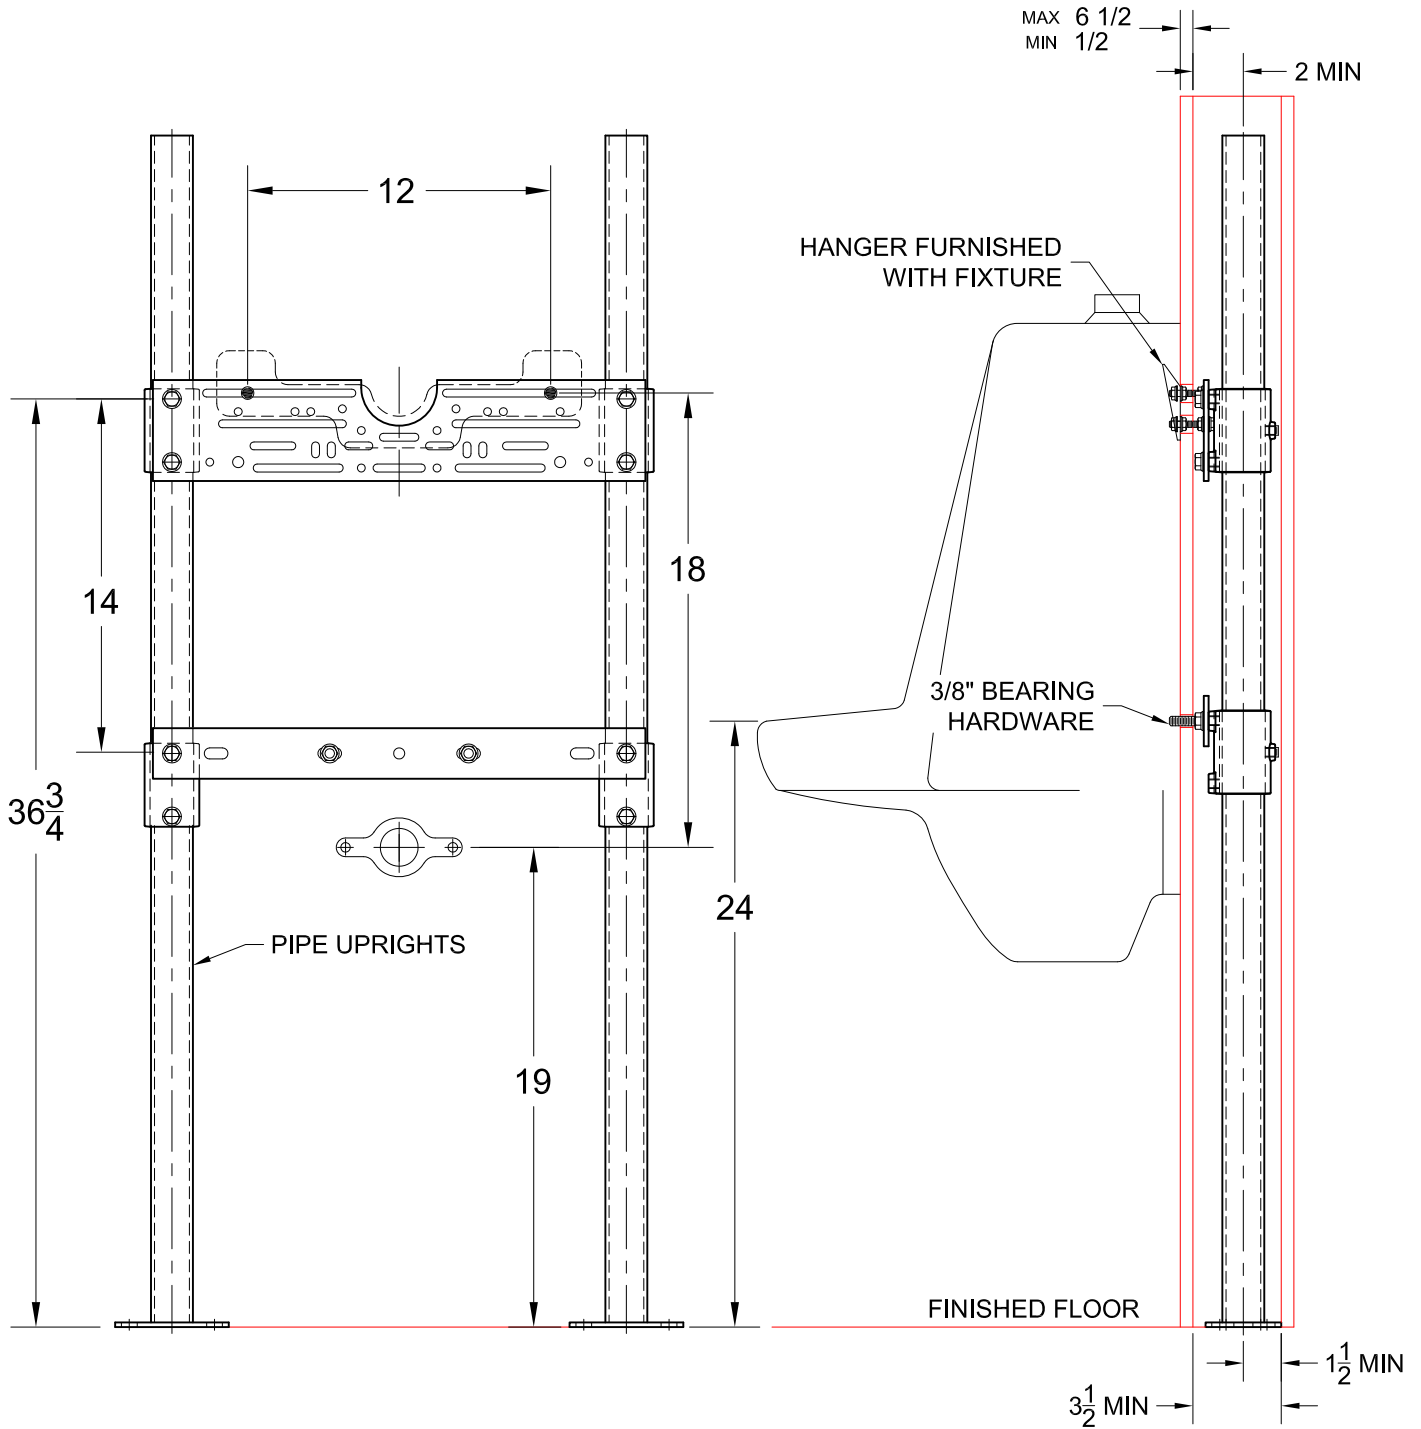

## 402 URINAL CARRIER

UNIVERSAL HANGER PLATE CARRIER WITH PIPE UPRIGHTS,  
WELDED BASE FEET, UPPER PLATE WITH HANGER SUPPORT  
HARDWARE & LOWER PLATE WITH BEARING SUPPORT STUDS.

SLOAN SU-1006  
SLOAN SU-1009

### OPTIONS

| Suffix | Description                |
|--------|----------------------------|
| M36    | RECTANGULAR STEEL UPRIGHTS |

AutoCad.dwg